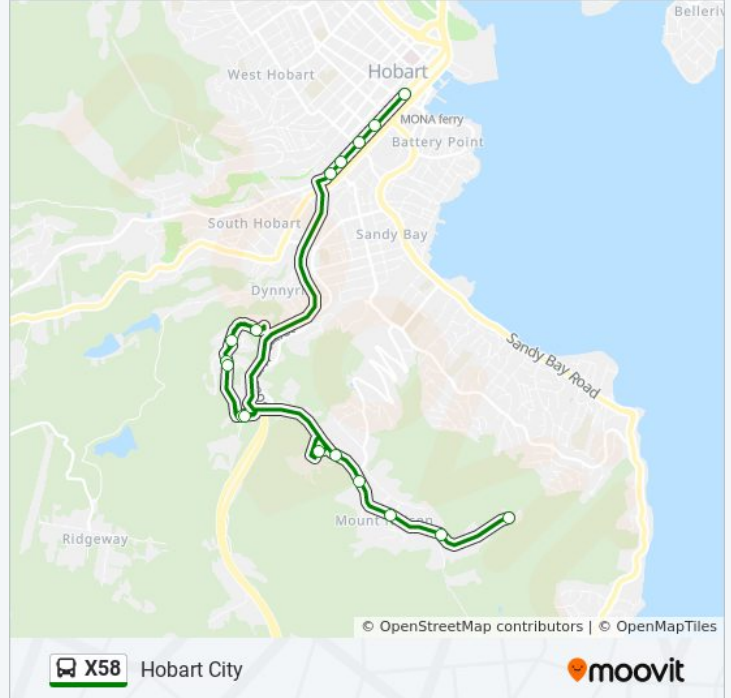

### Direction: Hobart City

17 stops

[VIEW LINE SCHEDULE](#)

Mt Nelson Signal Station  
Opp.No.591 Nelson Rd  
Stop 26, No.520 Nelson Rd  
Stop 25, No.462 Nelson Rd  
Opp.No.35 Olinda Gr  
Hobart College  
Woodcutters Rd/Old Proctors Rd  
No.46 Woodcutters Rd  
Opp.No.104 Woodcutters Rd  
No.69 Woodcutters Rd  
No.47 Woodcutters Rd  
Woodcutters Rd Near Hakea Dr  
Stop 7, No.319 Macquarie St  
Stop 6, No.293 Macquarie St  
Stop 5, No.207 Macquarie St  
Stop 4, No.181 Macquarie St  
Macquarie St Outside St Davids Cathedral

### X58 bus Info

**Direction:** Hobart City

**Stops:** 17

**Trip Duration:** 23 min

**Line Summary:**

### Direction: Mount Nelson

20 stops

[VIEW LINE SCHEDULE](#)

Hobart City Franklin Square

Stop 2, No.34 Davey St

Stop 5, Davey St Near Heathfield Ave

Stop 6, No.94 Davey Street (Anglesea Barracks)

Stop 7, No.142-146 Davey St (St Anns)

### X58 bus Info

**Direction:** Mount Nelson

**Stops:** 20

**Trip Duration:** 24 min

**Line Summary:**

Stop 29, No.653 Nelson Rd

Mt Nelson Signal Station

X58 bus time schedules and route maps are available in an offline PDF at [moovitapp.com](https://moovitapp.com). Use the [Moovit App](#) to see live bus times, train schedule or subway schedule, and step-by-step directions for all public transit in Hobart.