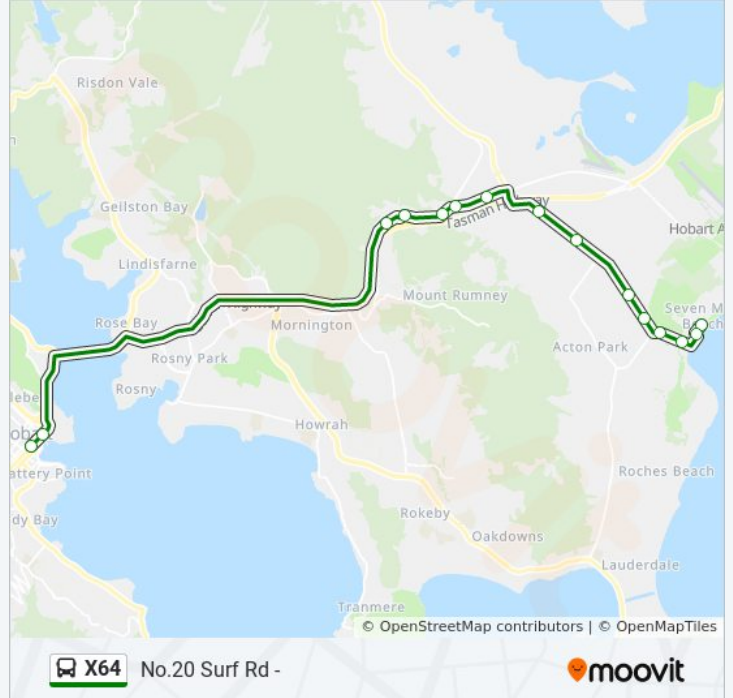

No.20 Surf Rd -

[View In Website Mode](#)

The X64 bus line (No.20 Surf Rd -) has 2 routes. For regular weekdays, their operation hours are:

(1) Hobart City: 7:15 AM(2) Seven Mile Beach: 5:10 PM

Use the Moovit App to find the closest X64 bus station near you and find out when is the next X64 bus arriving.

Direction: Hobart City

20 stops

[VIEW LINE SCHEDULE](#)

- No.20 Surf Rd
- No.2 Sunways Ave
- No.28 Sunways Ave
- No.29 Woodhurst Rd
- No.43 Lewis Ave
- No.25 Lewis Ave
- No.1 Lewis Ave
- No.16 Seven Mile Beach Rd
- No.62 Seven Mile Beach Rd
- Estate Drive Cnr Baileys Lane
- No.13 Estate Dr
- Acton Rd Near Lynrowan Dr
- No.1236 Acton Rd (Near Cilwen Rd)
- No.1063 Cambridge Rd
- Cambridge Village Opp. Cambridge Primary
- Cambridge Rd Cnr Camrise Dr
- No.849 Cambridge Rd
- No.817 Cambridge Rd
- Stop 1, Liverpool St Outside Menzies Centre
- (Set Down Only) Collins St Opp. Elizabeth St Mall

Stops: 20

Trip Duration: 30 min

Line Summary:

Direction: Seven Mile Beach

15 stops

[VIEW LINE SCHEDULE](#)

- Hobart City Franklin Square
- Stop 1, Macquarie St Past Campbell St
- Opp.No.825 Cambridge Rd (Lazy Acres)
- Cambridge Rd (Near Ayres Crt)
- Cambridge Rd/Camrise Dr Out
- Cambridge Village Outside Cambridge Primary
- No.1063 Cambridge Rd
- No.1191 Acton Rd (Near Cilwen Rd)
- Acton Rd Near Shelomith Dr
- Estate Dr Cnr International Cl
- No.4 Estate Dr
- No.75 Seven Mile Beach Rd
- No.17 Seven Mile Beach Rd
- No.2a Lewis Ave
- No.20 Surf Rd