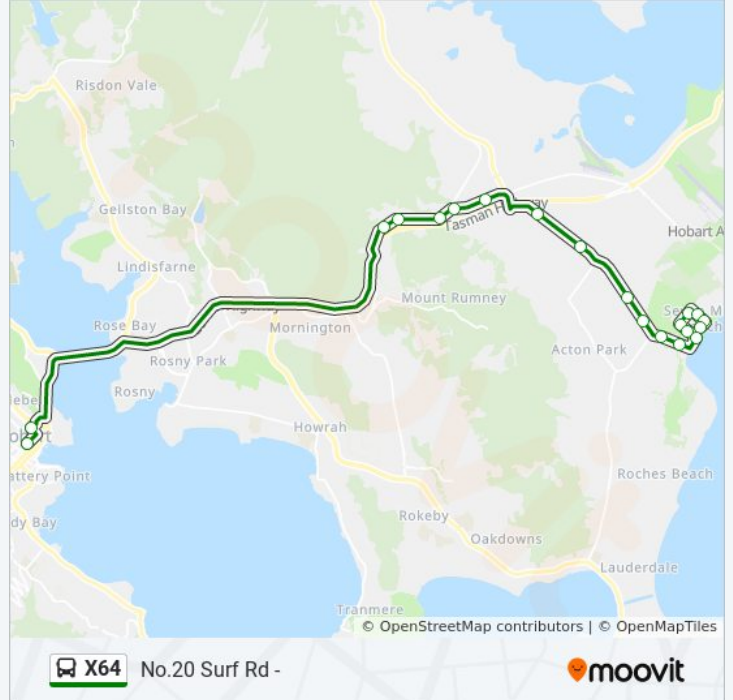

X64 bus time schedules and route maps are available in an offline PDF at moovitapp.com. Use the [Moovit App](#) to see live bus times, train schedule or subway schedule, and step-by-step directions for all public transit in Hobart.

[About Moovit](#) • [MaaS Solutions](#) • [Supported Countries](#) • [Mooviter Community](#)

© 2023 Moovit - All Rights Reserved

Check Live Arrival Times