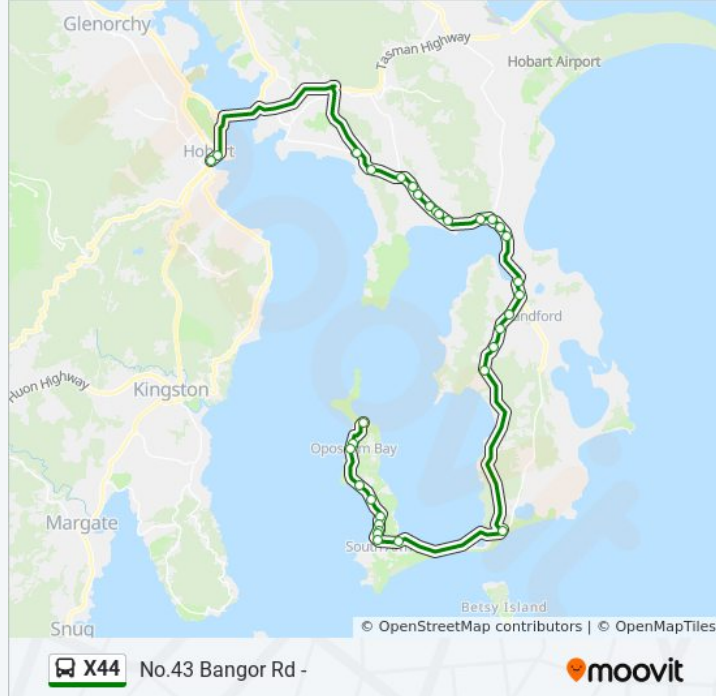

### Direction: Hobart City

40 stops

[VIEW LINE SCHEDULE](#)

- No.43 Bangor Rd
- Driftwood Dr / Bodega Crt
- No.59 Spitfarm Road
- No.27 Spitfarm Road
- No.3733 South Arm Rd
- No.3515 South Arm Rd
- South Arm Rd / Bezzants Rd
- No.3277 Sth Arm Rd
- Opp.No.3204 South Arm Rd
- No.3173 Sth Arm Rd
- South Arm Rd Near Harmony Ln
- No.3139 South Arm Rd (Shops)
- No.2985 South Arm Rd (Opp.Rsl Club)
- Gellibrand Dr / South Arm Rd
- Gellibrand Dr Near South Arm Rd
- Rifle Range Rd Cnr Gellibrand Dr
- Rifle Range Rd Cnr Dixon Point Rd
- No.205 Rifle Range Rd
- Opp.No.116 Rifle Range Rd
- No.11 Rifle Range Rd
- South Arm Rd Near Dorans Rd
- Stop 80, Opp. No.512 South Arm Rd

Stop 80, No.526 South Arm Rd

South Arm Rd Past Forest Hill Rd

South Arm Rd / Rifle Range Rd

No.142 Rifle Range Rd

Opp.No.221 Rifle Range Rd

Rifle Range Rd Opp. Dixon Point Rd

Rifle Range Rd Cnr Gellibrand Dr

South Arm Rd / Gellibrand Dr

No.2972 South Arm Rd (Rsl Club)

No.3120 South Arm Rd (Shops)

South Arm Rd Near Sadler Pl

No.3178 Sth Arm Rd

No.3210 South Arm Rd

No.3244 Sth Arm Rd

South Arm Rd / Bezzants Rd

No.3462 South Arm Rd

No.2 Spitfarm Rd

No.38 Spitfarm Road

No.43 Bangor Rd

X44 bus time schedules and route maps are available in an offline PDF at [moovitapp.com](https://moovitapp.com). Use the [Moovit App](#) to see live bus times, train schedule or subway schedule, and step-by-step directions for all public transit in Hobart.