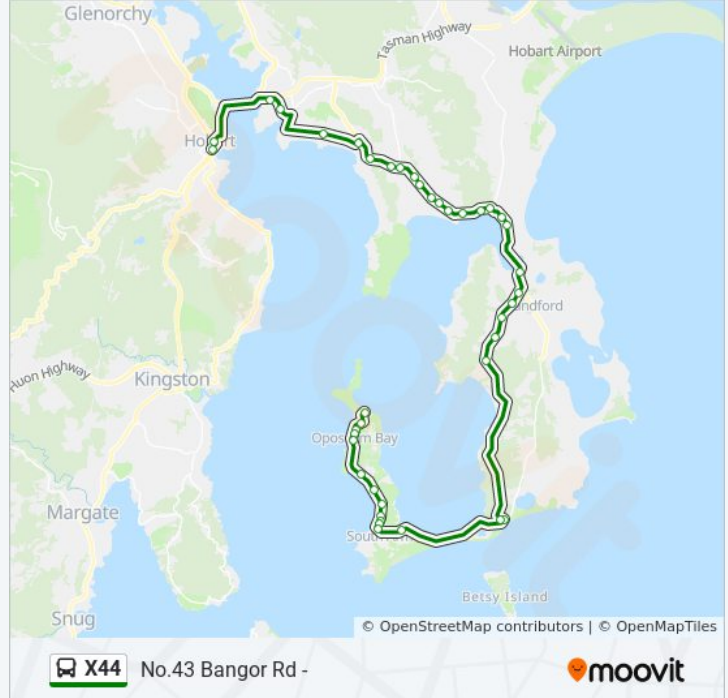

### X44 bus Info

**Direction:** Hobart City

**Stops:** 40

**Trip Duration:** 67 min

**Line Summary:**

Stop 79, South Arm Rd Opp. Ringwood Rd

Stop 78, No.401 South Arm Rd

Stop 77, No.347 South Arm Rd

Stop 20, Rokeby Rd (Garden Centre)

Stop 19, Rokeby Rd Near Oceana Dr

Shoreline Plaza Inwards Stop

Stop 13, No.125 Clarence St

Stop 4, Rosny Hill Rd Outside Rosny College

Stop 3, Tasman Highway Near Sports Centre

Stop 1, Liverpool St Outside Menzies Centre

(Set Down Only) Collins St Opp. Elizabeth St Mall

**Direction: Opossum Bay**

33 stops

[VIEW LINE SCHEDULE](#)

Hobart City Interchange

Stop 1, Macquarie St Past Campbell St