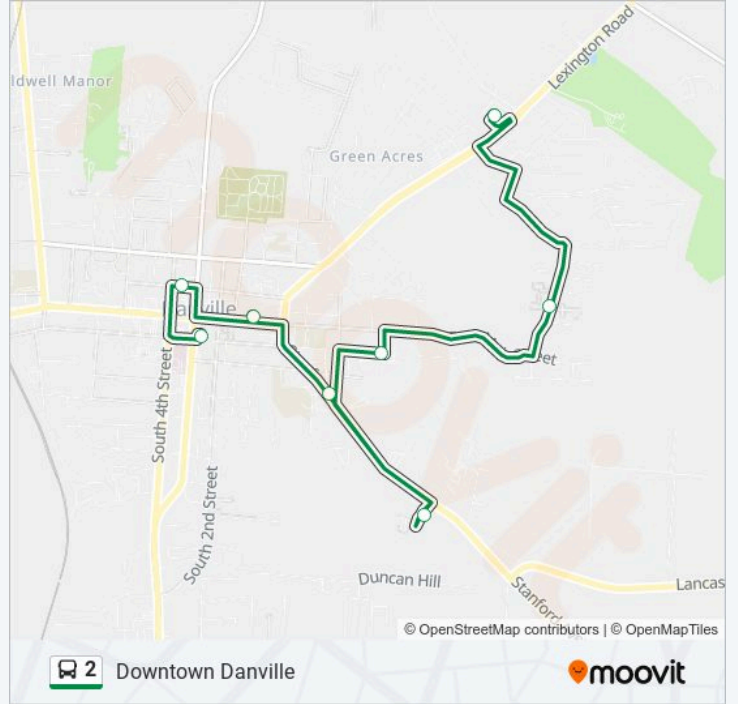

## Downtown Danville

Get The App

The 2 bus line (Downtown Danville) has 2 routes. For regular weekdays, their operation hours are:  
(1) Downtown Danville: 6:31 AM - 5:28 PM (2) Save A Lot: 7:00 AM - 6:00 PM  
Use the Moovit App to find the closest 2 bus station near you and find out when is the next 2 bus arriving.

**Direction: Downtown Danville**  
8 stops  
[VIEW LINE SCHEDULE](#)

- Save A Lot
- Hill-N-Dale St & Burckley Dr
- E. Walnut St & Bruce Ct
- Mcclure Dr & Stanford Dr (Village Apts)
- Stanford Ave & Alta Ave
- Dollar General
- Boyle County Public Library
- Danville Downtown Transfer Stop

**2 bus Time Schedule**  
Downtown Danville Route Timetable:

Sunday	Not Operational
Monday	6:31 AM - 5:28 PM
Tuesday	6:31 AM - 5:28 PM
Wednesday	6:31 AM - 5:28 PM
Thursday	6:31 AM - 5:28 PM
Friday	6:31 AM - 5:28 PM
Saturday	9:31 AM - 3:28 PM

**2 bus Info**  
**Direction:** Downtown Danville  
**Stops:** 8  
**Trip Duration:** 22 min  
**Line Summary:**

**Direction: Save A Lot**

8 stops

[VIEW LINE SCHEDULE](#)

- Danville Downtown Transfer Stop
- Boyle County Public Library
- Post Office
- Stanford Ave & Alta Ave
- Mcclure Dr & Stanford Dr (Village Apts)
- E. Walnut St & Bruce Ct
- Hill-N-Dale St & Burckley Dr
- Save A Lot