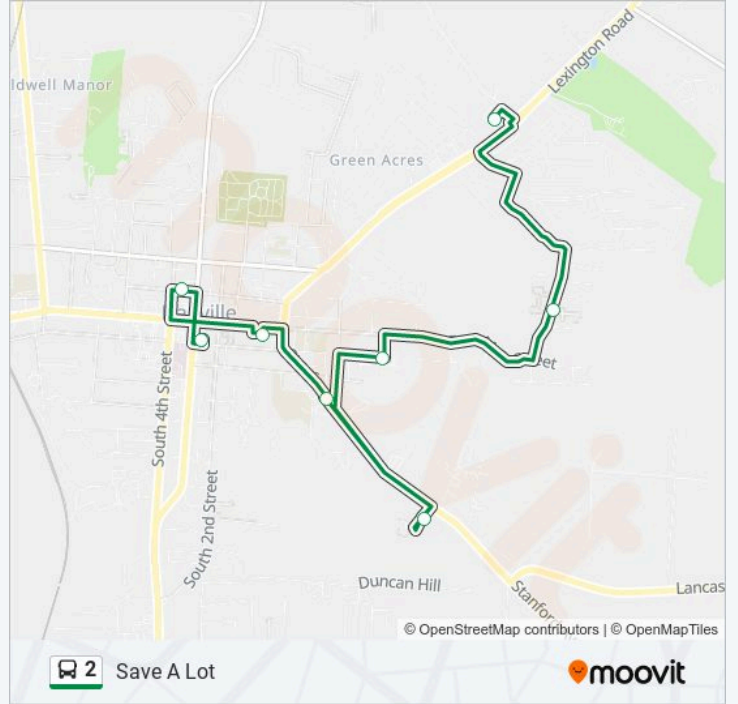

2 bus time schedules and route maps are available in an offline PDF at moovitapp.com. Use the Moovit App to see live bus times, train schedule or subway schedule, and step-by-step directions for all public transit in Lexington.

© 2024 Moovit - All Rights Reserved