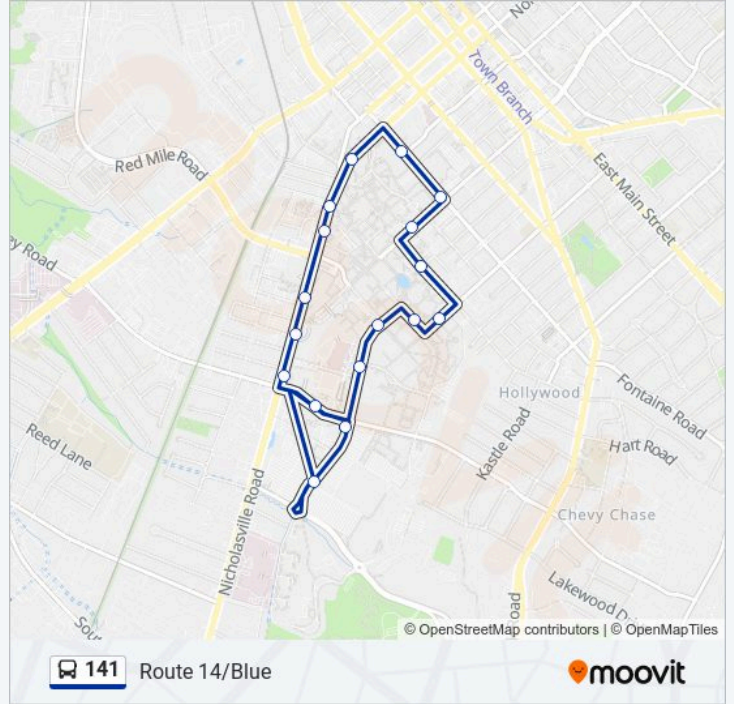

 141

Route 14/Blue

Get The App

The 141 bus line Route 14/Blue has one route. For regular weekdays, their operation hours are:

(1) Route 14/Blue: 12:00 AM - 11:44 PM

Use the Moovit App to find the closest 141 bus station near you and find out when is the next 141 bus arriving.

Direction: Route 14/Blue

18 stops

[VIEW LINE SCHEDULE](#)

West Blue Lot
Garrigus Building
Ag North
Chandler Hospital
University Health
College Of Law
Memorial Hall
Main Building
Student Center
Singletary Center
College Of Fine Arts
Columbia Avenue
Woodland Avenue
W. T. Young Library
Huguelet Drive
Hospital Drive
Tobacco Research
West Blue Lot

141 bus Time Schedule

Route 14/Blue Route Timetable:

Sunday	Not Operational
Monday	6:40 AM - 11:44 PM
Tuesday	12:00 AM - 11:44 PM
Wednesday	12:00 AM - 11:44 PM
Thursday	12:00 AM - 11:44 PM
Friday	12:00 AM - 11:44 PM
Saturday	12:00 AM

141 bus Info

Direction: Route 14/Blue

Stops: 18

Trip Duration: 24 min

Line Summary:

141 bus time schedules and route maps are available in an offline PDF at moovitapp.com. Use the Moovit App to see live bus times, train schedule or subway schedule, and step-by-step directions for all public transit in Lexington.