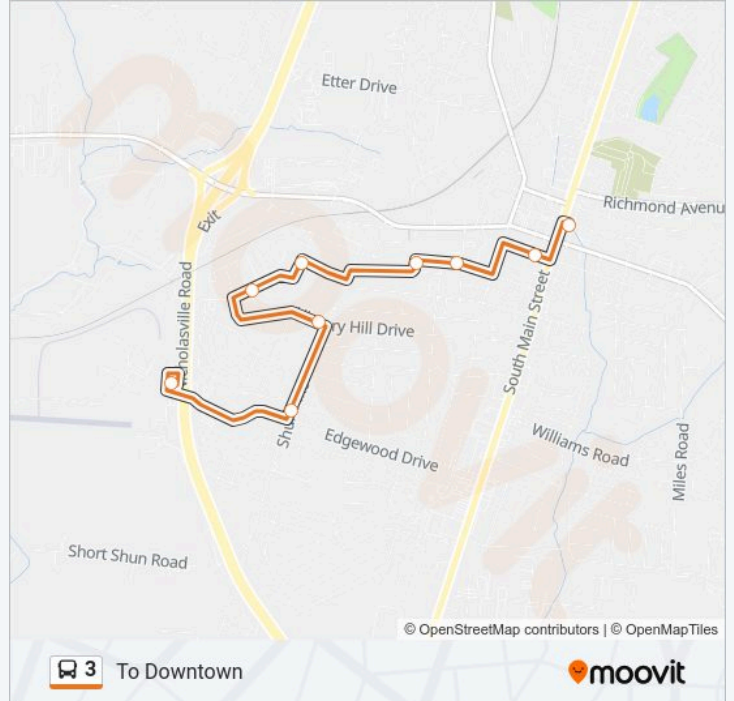

Direction: To Downtown

9 stops

[VIEW LINE SCHEDULE](#)

- Save-A-Lot
- Shun Rd & Edgewood
- Hickory Hill & Shun Rd
- Wichita Dr & Hickory Hill Rd
- Witchita & Auburn
- Cypress St & Broadway
- Broadway & 5th St
- Chestnut & 1st
- Downtown Transfer Stop

3 bus Time Schedule

To Downtown Route Timetable:

Monday	7:07 AM - 5:07 PM
Tuesday	7:07 AM - 5:07 PM
Wednesday	7:07 AM - 5:07 PM
Thursday	7:07 AM - 5:07 PM
Friday	7:07 AM - 5:07 PM
Saturday	10:07 AM - 4:07 PM
Sunday	Not Operational

3 bus Info

Direction: To Downtown

Stops: 9

Trip Duration: 13 min

Line Summary:

Direction: To Save-A-Lot

14 stops

[VIEW LINE SCHEDULE](#)

- Downtown Transfer Stop
- York & Chestnut
- Chestnut & 1st
- Broadway & 5th St
- Cypress St & Broadway
- Wichita & Auburn
- Wichita Dr & Hickory Hill Rd
- Hickory Hill & Shun Rd
- Shun Rd & Edgewood
- Save-A-Lot
- Edgewood Dr & Bellechase Ln
- Southview Dr & Rebel
- Edgewood Dr & Bellechase Ln
- Save-A-Lot