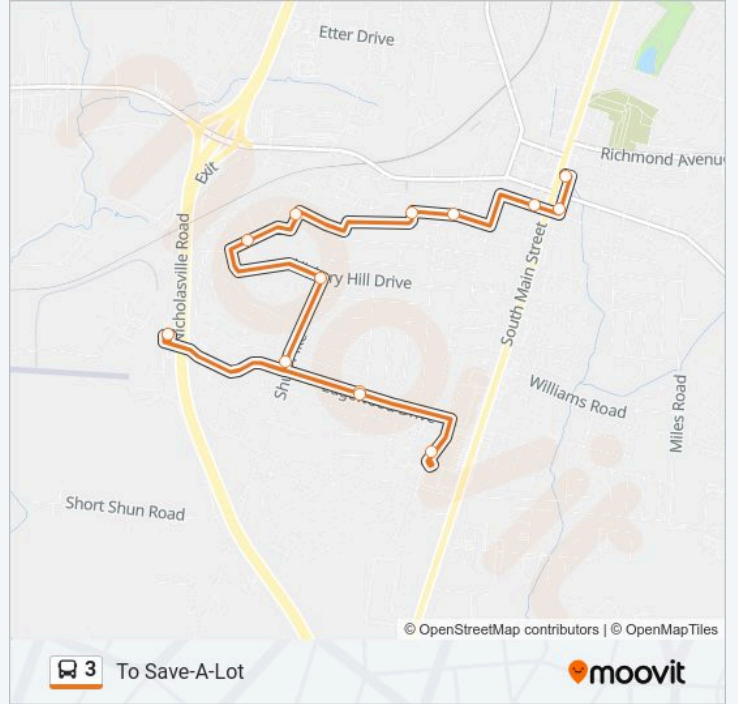

3 bus time schedules and route maps are available in an offline PDF at moovitapp.com. Use the Moovit App to see live bus times, train schedule or subway schedule, and step-by-step directions for all public transit in Lexington.

© 2024 Moovit - All Rights Reserved