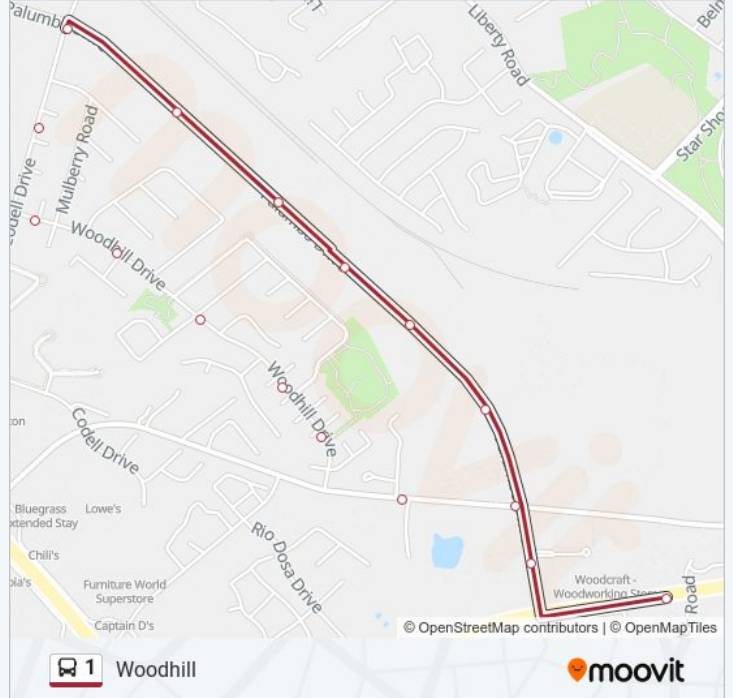

- Transit Center
- Rose @ Lyndhurst Outbound
- Rose @ Maxwell Outbound
- Euclid @ Rose/Linden Walk Outbound
- Euclid @ Woodland Outbound
- Euclid @ Oldham Outbound
- Euclid @ Ashland (Kroger) Outbound
- Fontaine @ 1014 Outbound
- Fontaine @ 1204 Outbound
- Fontaine @ 1370 Outbound
- Fontaine @ Chinoe Outbound
- Fontaine @ Clinton Outbound
- Fontaine @ 2000 Outbound
- Fontaine @ Lakeshore Outbound
- Fontaine @ Dinsmore Outbound
- St Ann @ Richmond (Walgreen'S)
- Life Lane @ Coburn (Scc) Outbound
- Life Lane @ Southland Christian Outbound
- Woodhill @ Thorntons Outbound
- Codell @ 370 Outbound
- Codell @ Palumbo Outbound
- Palumbo @ 2430 Outbound

1 bus Info
Direction: Wdhill To Drbyck
Stops: 28
Trip Duration: 22 min
Line Summary:

Palumbo @ Ruskin Outbound

Palumbo @ 2544 Outbound

Palumbo @ 2580 Outbound

Palumbo @ Link Belt Outbound

Palumbo @ Blake James Outbound

Man O' War @ Darby Creek

Direction: Woodhill To Tc

30 stops

[VIEW LINE SCHEDULE](#)

Man O' War @ Darby Creek

Darby Creek @ Palumbo

Lindenhurst @ 304

Bainbridge @ Bainbridge Court

Stops: 30

Trip Duration: 31 min

Line Summary:

Fontaine @ 1909 Inbound

Fontaine @ Chinoe Inbound

Fontaine @ Woodspoint Inbound

Fontaine @ Mcdowell Inbound

Fontaine @ High Inbound