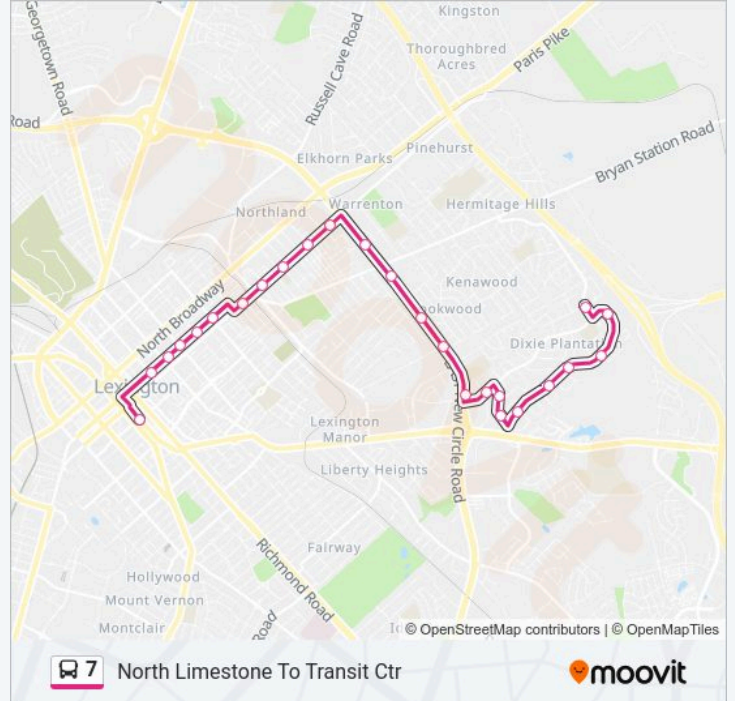

North Limestone @ 741 Inbound

North Upper @ 6th

North Upper @ 5th

North Upper @ 4th

North Upper @ Transylvania

North Upper @ 2nd

Transit Center

7 bus time schedules and route maps are available in an offline PDF at moovitapp.com. Use the Moovit App to see live bus times, train schedule or subway schedule, and step-by-step directions for all public transit in Lexington.

© 2025 Moovit - All Rights Reserved