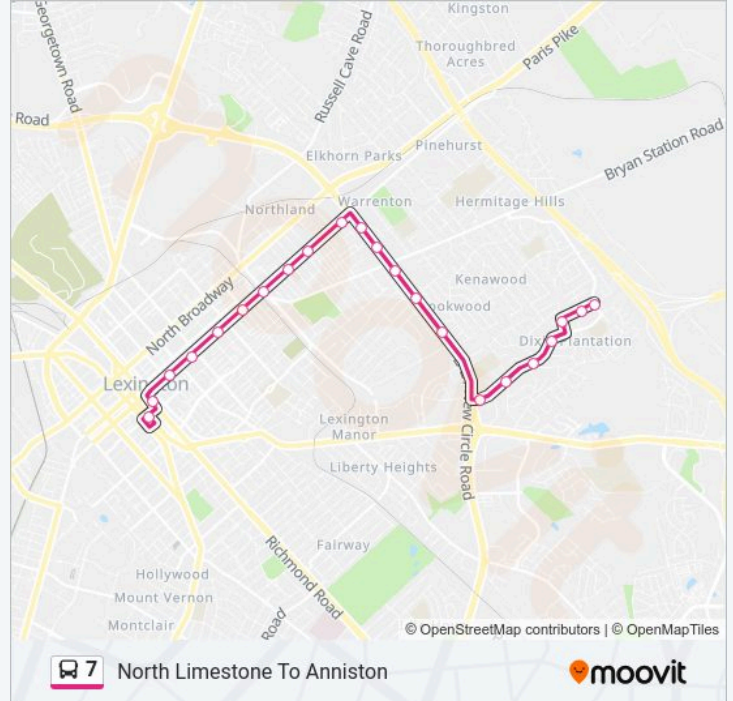

**Direction: North Limestone To Anniston**

22 stops

[VIEW LINE SCHEDULE](#)

- Transit Center
- East Main @ 137 (Fayette Cigar Store)
- North Limestone @ 216 (Sayre School)
- Limestone @ Fourth (Ltms)
- North Limestone @ Rand
- North Limestone @ 7th Outbound
- North Limestone @ Loudon Outbound
- North Limestone @ 928 Outbound
- North Limestone @ 1206 Outbound
- North Limestone @ New Circle Outbound
- New Circle @ 142 (O'Reilly'S)
- New Circle @ 228 (Salv Army) Outbound
- New Circle @ 328 Outbound
- New Circle @ 424 Outbound
- New Circle @ 560 Outbound
- Eastland Pkwy @ New Circle Outbound
- Eastland Parkway @ Jennifer Outbound
- Eastland Parkway @ Gayle Outbound
- Eastland Parkway @ Durham Outbound
- Raleigh @ Augusta
- Augusta @ 1854

**7 bus Info**

**Direction:** North Limestone To Anniston

**Stops:** 22

**Trip Duration:** 21 min

**Line Summary:**

### Direction: North Limestone To Transit Ctr

25 stops

[VIEW LINE SCHEDULE](#)

Anniston @ Augusta

Eastland Parkway @ Memphis

Eastland Parkway @ Charleston

Eastland Parkway @ Fort Sumter Inbound

Eastland Parkway @ Dalna

### 7 bus Info

**Direction:** North Limestone To Transit Ctr

**Stops:** 25

**Trip Duration:** 26 min

**Line Summary:**

North Limestone @ 741 Inbound

North Upper @ 6th

North Upper @ 5th