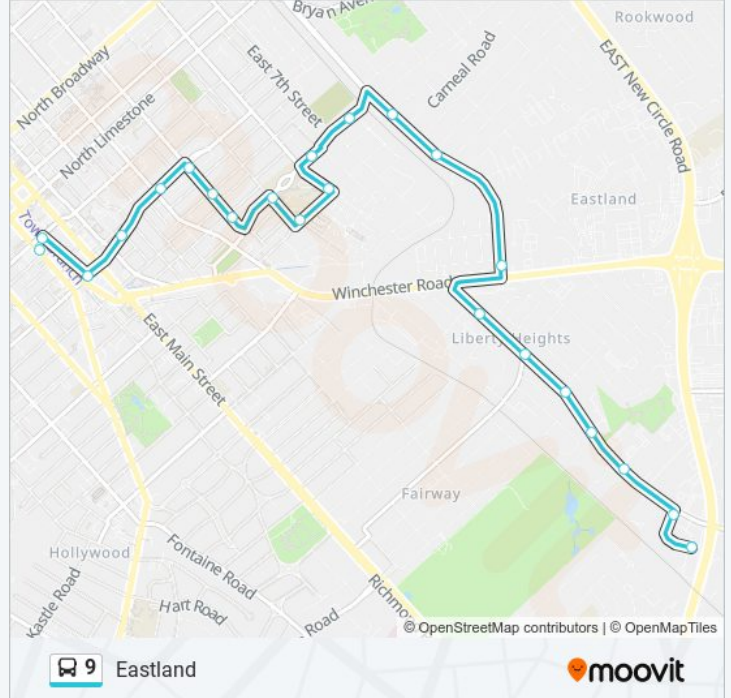

9 bus Info

Direction: Eastland To Tc

Stops: 23

Trip Duration: 23 min

Line Summary:

Transit Center

Direction: EstInd-Creative

23 stops

[VIEW LINE SCHEDULE](#)

Transit Center

Elm Tree @ Main Outbound

Elm Tree @ Corral Outbound

Elm Tree @ 3rd Outbound

Elm Tree @ 4th Outbound

4th @ Race Outbound

Shropshire @ 5th Outbound

Nelson @ Triple Crown

Bluegrass Park @ Shropshire Outbound

Shropshire @ Breckenridge Outbound

Shropshire @ Shelby Outbound

Loudon @ Magoffin Outbound

Loudon @ 662 Outbound

Loudon @ 700 Outbound

Loudon @ Royal

9 bus Info

Direction: EstInd-Creative

Stops: 23

Trip Duration: 24 min

Line Summary:

Eastland @ Eastland Sc

Eastland Shopping Center

New Circle @ 1030 Outbound