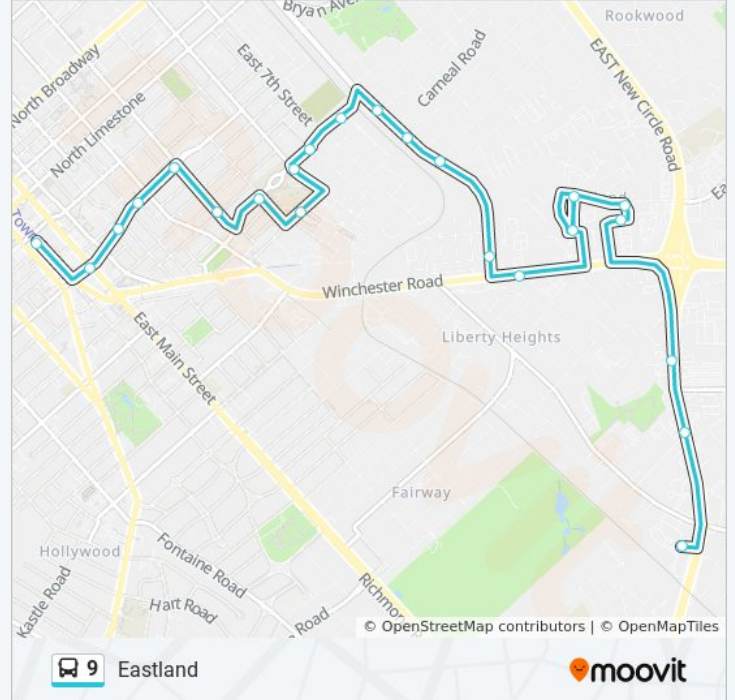

Eastland @ Eastland Sc

Eastland Shopping Center

New Circle @ 1030 Outbound

New Circle @ Family (Mcdonald'S)

Creative @ Post Office

9 bus time schedules and route maps are available in an offline PDF at moovitapp.com. Use the [Moovit App](#) to see live bus times, train schedule or subway schedule, and step-by-step directions for all public transit in Lexington.

[About Moovit](#) • [MaaS Solutions](#) • [Supported Countries](#) • [Mooviter Community](#)

© 2024 Moovit - All Rights Reserved

Check Live Arrival Times