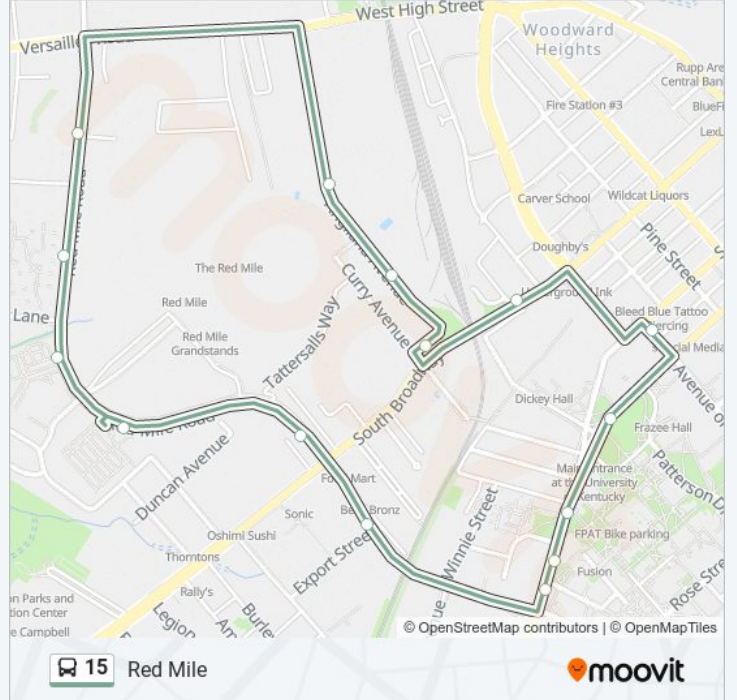

## Direction: Red Mile/Uk Camp

15 stops

[VIEW LINE SCHEDULE](#)

Main Building

Winslow Street

South Broadway @ Hayman Avenue

Angliana @ Curry Ccw

Angliana @ 475 (Alltech)

Angliana @ 525 Ccw

Red Mile @ Nancy Hanks Inbound

Red Mile @ 845 Inbound/Ccw

Red Mile @ Red Mile Court

Red Mile @ 1051 Inbound

Red Mile @ South Broadway

Virginia @ Export

College Of Law

## 15 bus Time Schedule

Red Mile/Uk Camp Route Timetable:

Sunday	10:55 AM - 6:46 PM
Monday	6:56 AM - 6:10 PM
Tuesday	6:56 AM - 6:10 PM
Wednesday	6:56 AM - 6:10 PM
Thursday	6:56 AM - 6:10 PM
Friday	6:56 AM - 6:10 PM
Saturday	10:07 AM - 5:58 PM

## 15 bus Info

**Direction:** Red Mile/Uk Camp

**Stops:** 15

**Trip Duration:** 24 min

**Line Summary:**

15 bus time schedules and route maps are available in an offline PDF at [moovitapp.com](https://moovitapp.com). Use the [Moovit App](#) to see live bus times, train schedule or subway schedule, and step-by-step directions for all public transit in Lexington.