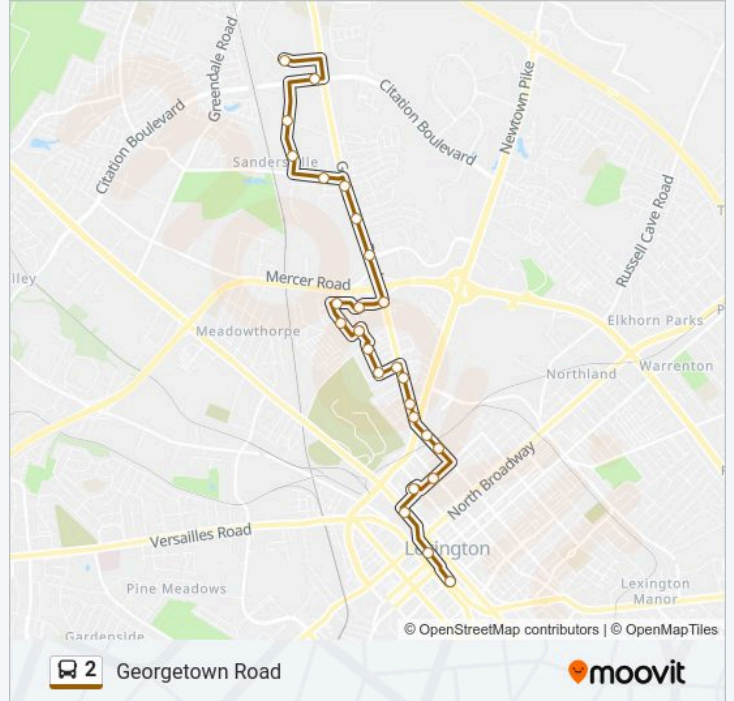

2 bus Info

Direction: Georgetown Rd To Innovation

Stops: 27

Trip Duration: 23 min

Line Summary:

Georgetown @ Parallel Outbound

Georgetown @ Capstone Outbound

Spurr @ Georgetown

2 bus Time Schedule

Georgetown Rd To Transit Center Route Timetable:

Monday	5:43 AM - 8:37 PM
Tuesday	5:43 AM - 8:37 PM
Wednesday	5:43 AM - 8:37 PM
Thursday	5:43 AM - 8:37 PM
Friday	5:43 AM - 8:37 PM
Saturday	5:48 AM - 8:37 PM
Sunday	5:47 AM - 8:52 PM

2 bus Info

Direction: Georgetown Rd To Transit Center

Stops: 26

Trip Duration: 26 min

Line Summary:

Georgetown @ Oak Inbound

4th @ Bctc Inbound

4th @ Blackburn Inbound

3rd @ Jefferson

Connie Griffith

Main @ Tucker

Vine @ Mill

Transit Center

2 bus time schedules and route maps are available in an offline PDF at moovitapp.com. Use the Moovit App to see live bus times, train schedule or subway schedule, and step-by-step directions for all public transit in Lexington.