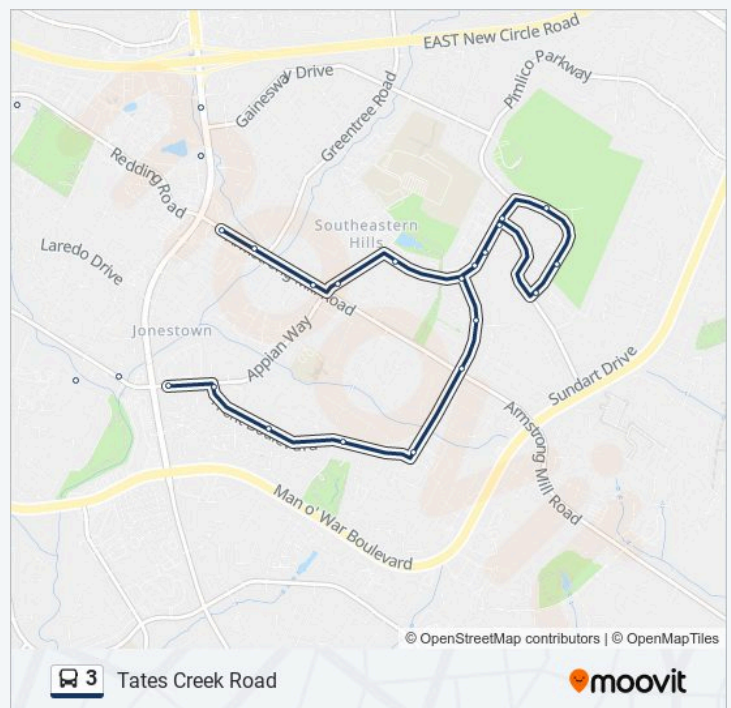

Tates Creek @ Alumni Outbound

Tates Creek @ Old Dobbin Outbound

Tates Creek @ Rebecca Outbound

Tates Creek @ Albany Outbound

Tates Creek @ Raven Outbound

Tates Creek @ Lansdowne Shoppes

Tates Creek @ Kirklevington

Tates Creek @ 3543 (Saddlebrook Apts)

Armstrong Mill @ Tates Creek Outbound

Armstrong Mill @ 1100 Outbound

Armstrong Mill @ 1186 Outbound

Appian Way @ Olympia Circle Outbound

Centre Parkway @ Appian Way

Centre @ River Park

Centre @ Canonero

3 bus Time Schedule

Tates Creek Ob Route Timetable:

| | |
|-----------|--------------------|
| Sunday | 5:39 AM - 8:30 PM |
| Monday | 6:20 AM - 11:30 PM |
| Tuesday | 6:20 AM - 11:30 PM |
| Wednesday | 6:20 AM - 11:30 PM |
| Thursday | 6:20 AM - 11:30 PM |
| Friday | 6:20 AM - 11:30 PM |
| Saturday | 6:20 AM - 11:30 PM |

3 bus Info

Direction: Tates Creek Ob

Stops: 58

Trip Duration: 44 min

Line Summary:

Centre Parkway @ Bold Bidder Outbound

Pimlico @ Bold Bidder

Pimlico @ 3576