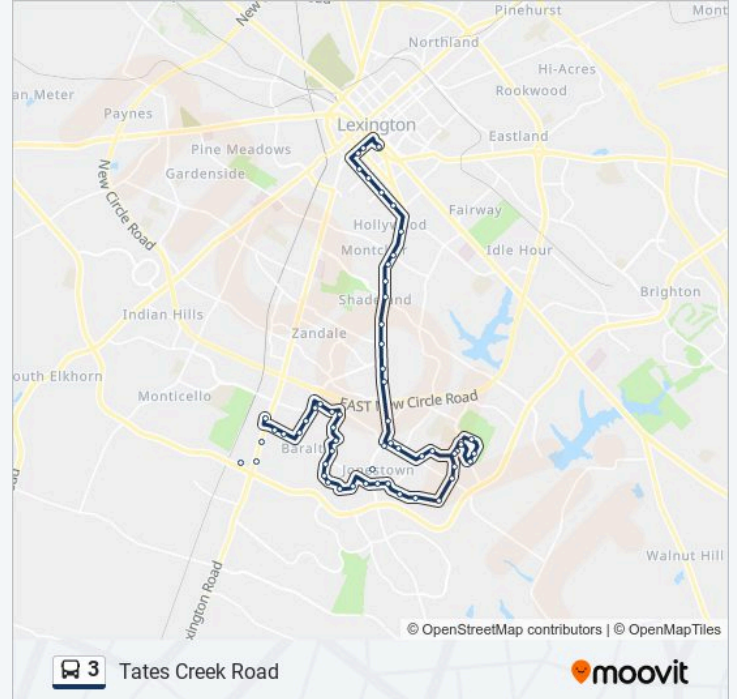

Tates Creek @ Dove Run

Tates Creek @ 3300/Mayfair Manor

Tates Creek @ Albany Inbound

Tates Creek @ 3100/Immanuel Church

Tates Creek @ Alumni Inbound

Tates Creek @ Turkey Foot

Tates Creek @ Lakewood Inbound

Tates Creek @ Cooper Inbound

Tates Creek @ 1003 Inbound

Euclid @ Lafayette (Piggy Bank Stop) Inb

Euclid @ Woodland Inbound

Euclid @ Rose Inbound

Avenue Of Champions @ Lexington Ib

South Limestone @ Samaritan Hospital

South Limestone @ Warren

Transit Center

Direction: Tates Creek Ob

58 stops

[VIEW LINE SCHEDULE](#)

Transit Center

Rose @ Lyndhurst Outbound

Rose @ Maxwell Outbound

Euclid @ Rose/Linden Walk Outbound