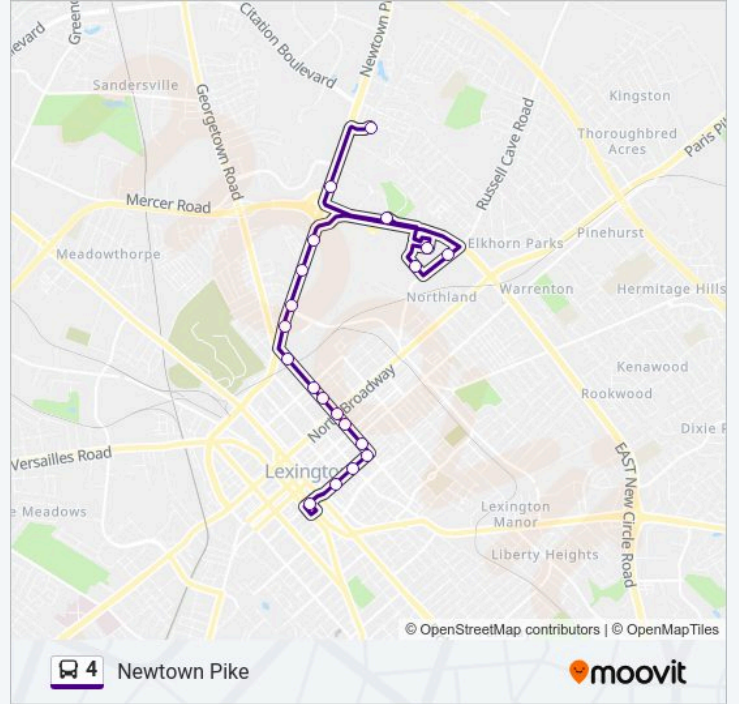

4 bus Info

Direction: Newtown Pike To Stanton Way

Stops: 24

Trip Duration: 31 min

Line Summary:

Newtown @ Newtown Court Outbound

Newtown @ Olivia (Happy Dragon Rest)

Newtown @ Pintail (Marriott)

Newtown @ Coleman

Hackney @ Stanton

Stanton Way @ Shell Service Station

Direction: Newtown Pike To Newtown Springs

20 stops

[VIEW LINE SCHEDULE](#)

Transit Center

North Martin Luther King @ Corral Outbou

4 bus Info

Direction: Newtown Pike To Newtown Springs

Stops: 20

Trip Duration: 28 min

Line Summary:

Newtown @ Newtown Court Outbound

Newtown Springs @ Newtown Ctr Way

4 bus time schedules and route maps are available in an offline PDF at moovitapp.com. Use the Moovit App to see live bus times, train schedule or subway schedule, and step-by-step directions for all public transit in Lexington.

© 2025 Moovit - All Rights Reserved