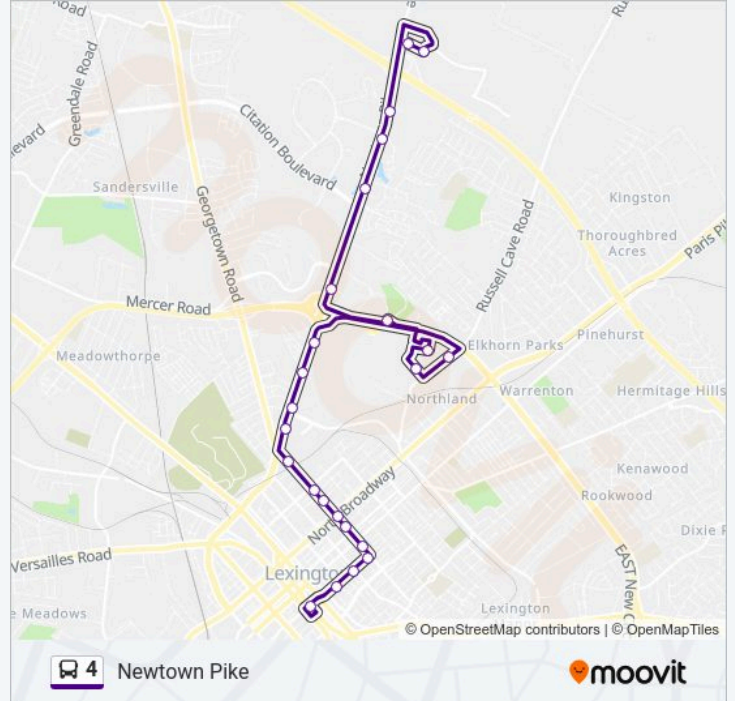

4 bus Info

Direction: Newtown Pike To Transit Center

Stops: 21

Trip Duration: 24 min

Line Summary:

Direction: Newtown Pike To Stanton Way

24 stops

[VIEW LINE SCHEDULE](#)

- Transit Center
- North Martin Luther King @ Corral Outbou
- Martin Luther King @ 3rd
- Martin Luther King @ 4th (Living Arts An
- 4th @ Johnson
- 4th @ Campbell
- 4th @ North Broadway Outbound
- 4th @ Bourbon Ave
- 4th @ Jefferson
- 4th @ Bctc Newtown
- Newtown @ Bctc
- Newtown @ Loudon (Health Dept)
- Newtown @ Freight Blvd
- Lexmark Outbound
- Russell Cave @ Walmart
- Park Place @ 455
- Walmart @ Northpark
- New Circle @ 745 (Old Ibm)

4 bus Info

Direction: Newtown Pike To Stanton Way

Stops: 24

Trip Duration: 31 min

Line Summary:

Newtown @ Newtown Court Outbound

Newtown @ Olivia (Happy Dragon Rest)

Newtown @ Pintail (Marriott)

Newtown @ Coleman

Hackney @ Stanton

Stanton Way @ Shell Service Station

Direction: Newtown Pike To Newtown Springs

20 stops

[VIEW LINE SCHEDULE](#)

Transit Center

North Martin Luther King @ Corral Outbou