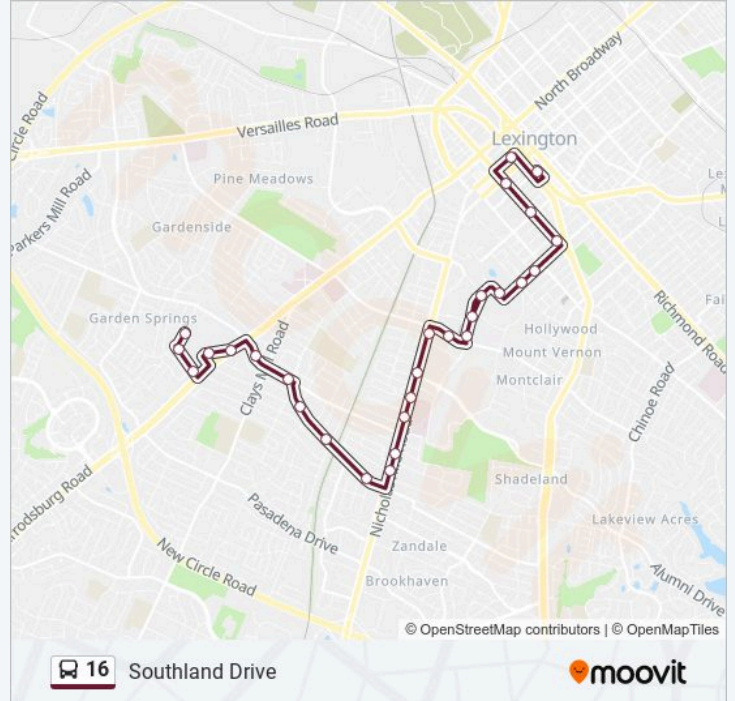

Woodland @ Columbia Outbound

W. T. Young Library

Huguelet Drive

Hospital Drive

University @ Cooper Outbound

Garrigus Building

Nicholasville @ Forest Park

Nicholasville @ 1529

16 bus Info

Direction: SouthInd-Emerson

Stops: 28

Trip Duration: 28 min

Line Summary:

Southland @ 201 Outbound

Southland @ 353 Inbound

Southland @ 457 Outbound

Rosemont Garden @ 507

Lane Allen @ 619

Harrodsburg @ Turfland Mall Ob

Uk Healthcare/Turfland Clinic

Larkspur @ 2265

Larkspur @ Garden Springs

Garden Springs @ Emerson Center

16 bus time schedules and route maps are available in an offline PDF at moovitapp.com. Use the Moovit App to see live bus times, train schedule or subway schedule, and step-by-step directions for all public transit in Lexington.

© 2024 Moovit - All Rights Reserved