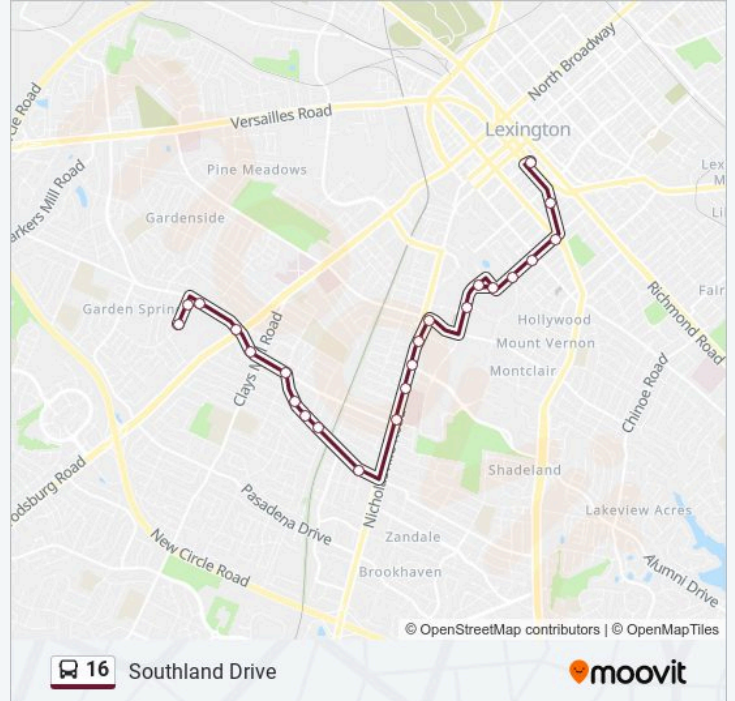

16 bus Info

Direction: Southland To Tc

Stops: 23

Trip Duration: 26 min

Line Summary:

High @ Grand Inbound

Transit Center

Direction: SouthInd-Emerson

28 stops

[VIEW LINE SCHEDULE](#)

Transit Center

South Upper @ 323

Maxwell @ South Limestone

Maxwell @ Rose

Maxwell @ 460 (Woodland)

Woodland @ Euclid Outbound

Woodland @ Columbia Outbound

W. T. Young Library

Huguelet Drive

Hospital Drive

University @ Cooper Outbound

Garrigus Building

Nicholasville @ Forest Park

Nicholasville @ 1529