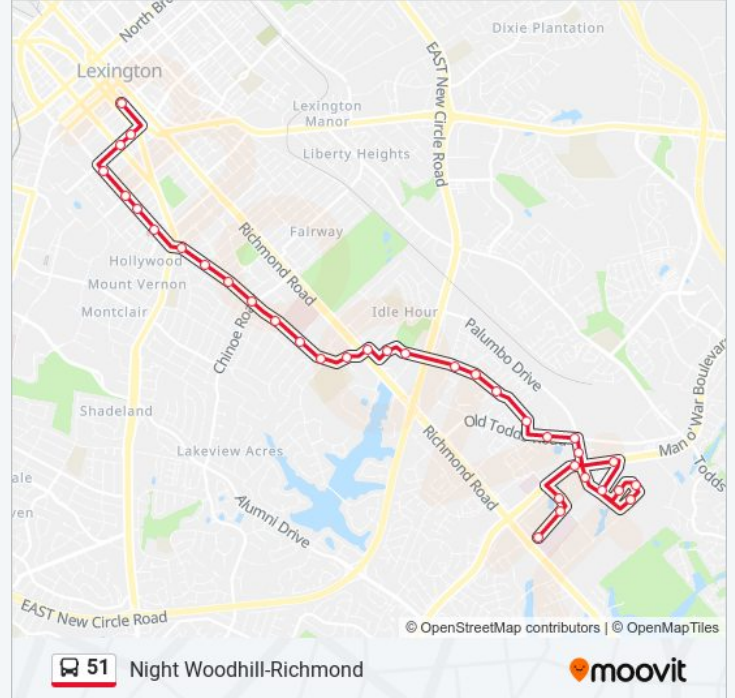

Transit Center

Rose @ Lyndhurst Outbound

Rose @ Maxwell Outbound

Euclid @ Rose/Linden Walk Outbound

Euclid @ Woodland Outbound

Euclid @ Oldham Outbound

Euclid @ Ashland (Kroger) Outbound

Fontaine @ 1014 Outbound

Woodhill @ Fairleaf Outbound

Toods @ Pinewood Outbound

Todds @ Palumbo Outbound

Palumbo @ Blake James Outbound

Man O' War @ Darby Creek

Darby Creek @ Palumbo

Lindenhurst @ 304

Bainbridge @ Bainbridge Court

Bainbridge @ 309

Palumbo @ 2875 Inbound

Man O' War @ Pole #63

Blazer @ 3250

Eagle Creek @ 171

Eagle Creek @ St Joseph Hospital East

51 bus time schedules and route maps are available in an offline PDF at moovitapp.com. Use the Moovit App to see live bus times, train schedule or subway schedule, and step-by-step directions for all public transit in Lexington.

© 2024 Moovit - All Rights Reserved