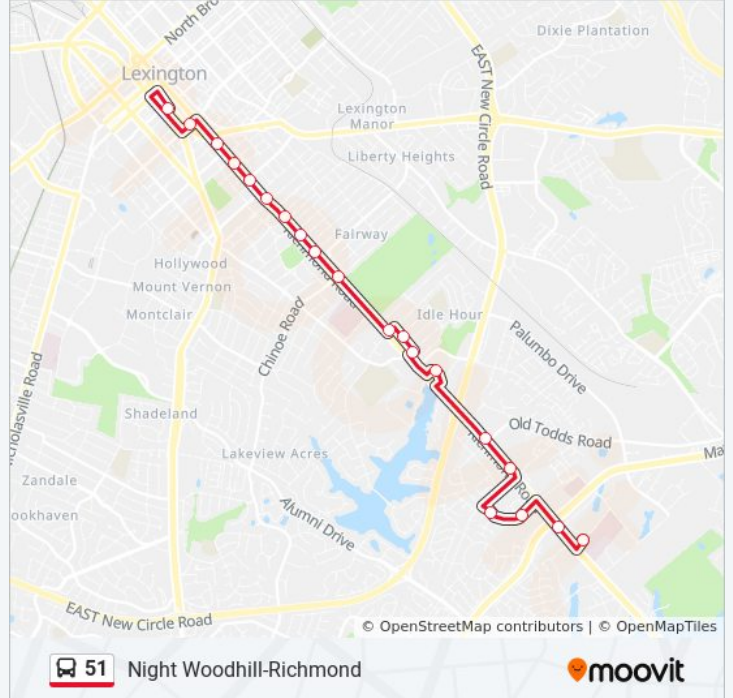

Use the Moovit App to find the closest 51 bus station near you and find out when is the next 51 bus arriving.

Direction: Richmond Rd Ib

20 stops

[VIEW LINE SCHEDULE](#)

- Eagle Creek @ St Joseph Hospital East
- Richmond @ Prosperous
- Locust Hill @ Mist Lake Center Wb
- Patchen @ 425 (Good Shepherd Church)
- Richmond @ 2895 Inbound
- Richmond @ Todds Inbound
- Richmond @ Southland Christian Church
- St Ann @ Richmond (Walgreen'S)
- Coburn @ St William Night Only
- Saint Margaret @ Richmond Inbound
- Richmond @ 1805 Inbound
- Richmond @ 1601 Inbound
- Richmond @ 1311 Inbound
- Richmond @ 1107 Inbound
- Richmond @ Hanover Inbound
- Richmond @ 701 Inbound
- Main @ Bell Court
- Main @ 463 Inbound
- Rose @ 137 Inbound
- Transit Center

51 bus Time Schedule

Richmond Rd Ib Route Timetable:

Sunday	Not Operational
Monday	10:00 PM - 11:00 PM
Tuesday	12:00 AM - 11:00 PM
Wednesday	12:00 AM - 11:00 PM
Thursday	12:00 AM - 11:00 PM
Friday	12:00 AM - 11:00 PM
Saturday	12:00 AM - 11:59 PM

51 bus Info

Direction: Richmond Rd Ib

Stops: 20

Trip Duration: 20 min

Line Summary:

Direction: Wdhill To Stjoe

35 stops

[VIEW LINE SCHEDULE](#)

Transit Center

Rose @ Lyndhurst Outbound

Rose @ Maxwell Outbound

Euclid @ Rose/Linden Walk Outbound

Euclid @ Woodland Outbound

Euclid @ Oldham Outbound

Euclid @ Ashland (Kroger) Outbound

Fontaine @ 1014 Outbound