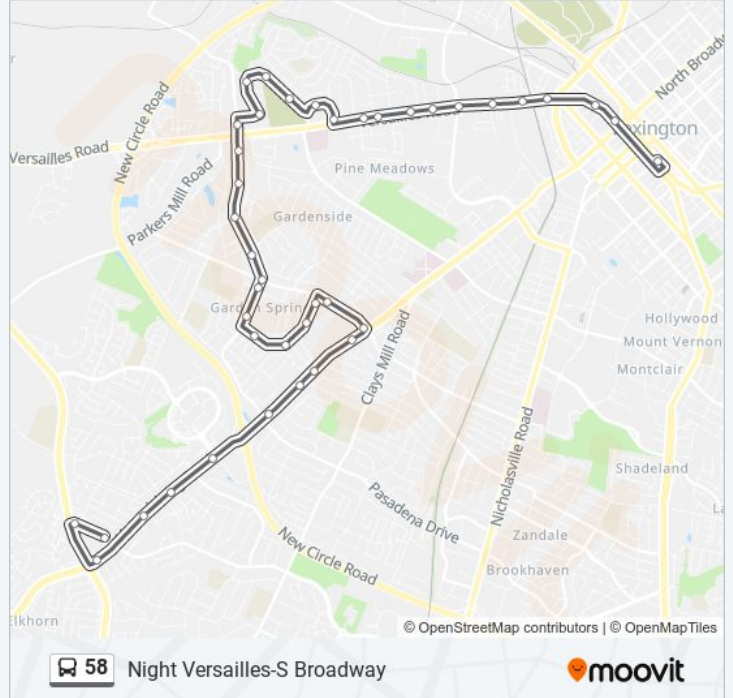

### Direction: S Broadway To Tc

21 stops

[VIEW LINE SCHEDULE](#)

- Wellington Way @ Palomar Center Dr
- Harrodsburg @ Kerr Brothers Inbound
- Harrodsburg @ Fort Harrods Inbound
- Harrodsburg @ Corporate Inbound
- Harrodsburg @ 2444 Inbound
- Harrodsburg @ Burbank Inbound
- Harrodsburg @ Longview Inbound
- Harrodsburg @ Turfland Mall Inbound
- Harrodsburg @ 1940 Inbound
- Harrodsburg @ Clays Mill Inbound
- Harrodsburg @ Saint Joseph Hosp Inbound
- South Broadway @ 1250 (Logan'S)
- South Broadway @ Simpson Inbound
- South Broadway @ Virginia Ib
- South Broadway @ Foreman Inbound
- South Broadway @ 604 Inbound
- South Broadway @ Pine Inbound
- South Broadway @ 366 Inbound
- South Broadway @ Vine
- Vine @ Mill
- Transit Center

### 58 bus Info

**Direction:** S Broadway To Tc

**Stops:** 21

**Trip Duration:** 18 min

**Line Summary:**

**Direction: Versailles/Well**

41 stops

[VIEW LINE SCHEDULE](#)

**58 bus Info**

**Direction:** Versailles/Well

**Stops:** 41

**Trip Duration:** 30 min

**Line Summary:**

Alexandria @ 1565 Outbound  
 Alexandria @ 1667 (Garden Side Bapt)  
 Alexandria @ Darien Outbound  
 Alexandria @ 1909 Outbound  
 Alexandria @ Lane Allen Outbound  
 Alexandria @ 2009/Camelia Dr.  
 Alexandria @ 2069/Oleander  
 Garden Springs @ Jasmine  
 Garden Springs @ Tamarack  
 Garden Springs @ Emerson Center  
 Garden Springs @ Lane Allen  
 Lane Allen @ Garden Springs Plaza  
 Lane Allen @ Harrodsburg Outbound  
 Harrodsburg @ Turfland Mall Ob  
 Harrodsburg @ Larkspur Outbound  
 Harrodsburg @ Sullivan University  
 Harrodsburg @ Alexandria  
 Harrodsburg @ Beaumont Centre  
 Harrodsburg @ Fort Harrods Outbound  
 Harrodsburg Road @ 3421 Outbound  
 Harrodsburg @ Man-O-War  
 Lyon @ Man & Quot;O War (Shell) Night Ser  
 Wellington Way @ Palomar Center Dr