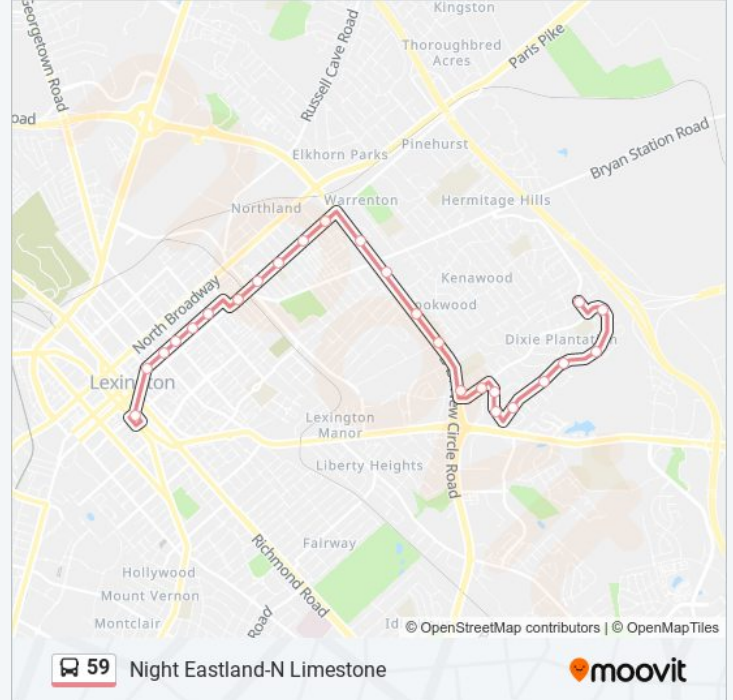

North Limestone @ 741 Inbound

North Upper @ 6th

North Upper @ 5th

North Upper @ 4th

North Upper @ Transylvania

North Upper @ 2nd

Transit Center

59 bus time schedules and route maps are available in an offline PDF at moovitapp.com. Use the [Moovit App](#) to see live bus times, train schedule or subway schedule, and step-by-step directions for all public transit in Lexington.

[About Moovit](#) • [MaaS Solutions](#) • [Supported Countries](#) • [Mooviter Community](#)

© 2024 Moovit - All Rights Reserved

Check Live Arrival Times