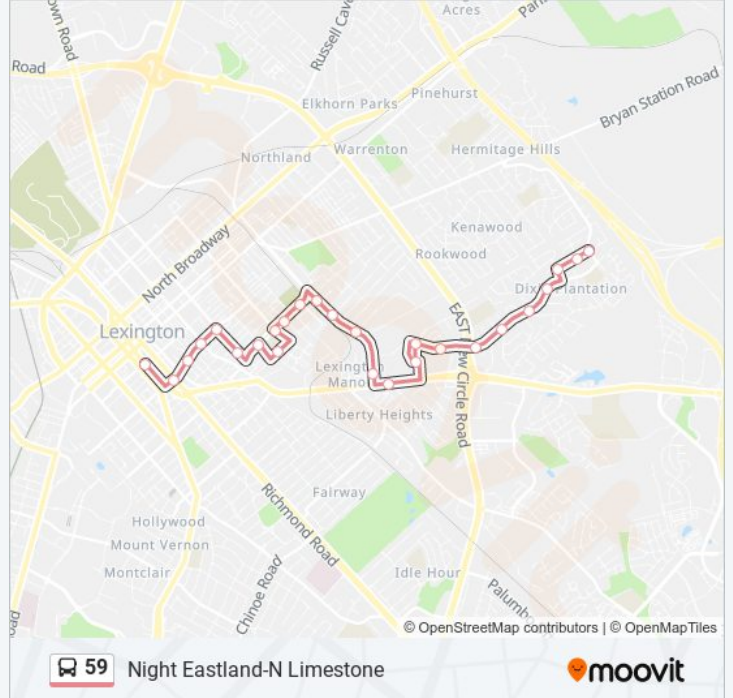

Direction: Estlnd-Anniston

26 stops

[VIEW LINE SCHEDULE](#)

- Transit Center
- Elm Tree @ Main Outbound
- Elm Tree @ Corral Outbound
- Elm Tree @ 3rd Outbound
- Elm Tree @ 4th Outbound
- 4th @ Race Outbound
- Shropshire @ 5th Outbound
- Nelson @ Triple Crown
- Bluegrass Park @ Shropshire Outbound
- Shropshire @ Breckenridge Outbound
- Shropshire @ Shelby Outbound
- Loudon @ Magoffin Outbound
- Loudon @ 662 Outbound
- Loudon @ 700 Outbound
- Loudon @ Royal
- Winchester @ Strader
- Goodwin @ Catholic Action Center
- Eastland @ Industry Outbound
- Eastland @ Eastland Sc
- Eastland Pkwy @ New Circle Outbound
- Eastland Parkway @ Jennifer Outbound
- Eastland Parkway @ Gayle Outbound

59 bus Info

Direction: Estlnd-Anniston

Stops: 26

Trip Duration: 23 min

Line Summary:

Eastland Parkway @ Durham Outbound

Raleigh @ Augusta

Augusta @ 1854

Anniston @ Augusta

Direction: N Lime To Tc

25 stops

[VIEW LINE SCHEDULE](#)

Anniston @ Augusta

Eastland Parkway @ Memphis

Eastland Parkway @ Charleston

Eastland Parkway @ Fort Sumter Inbound