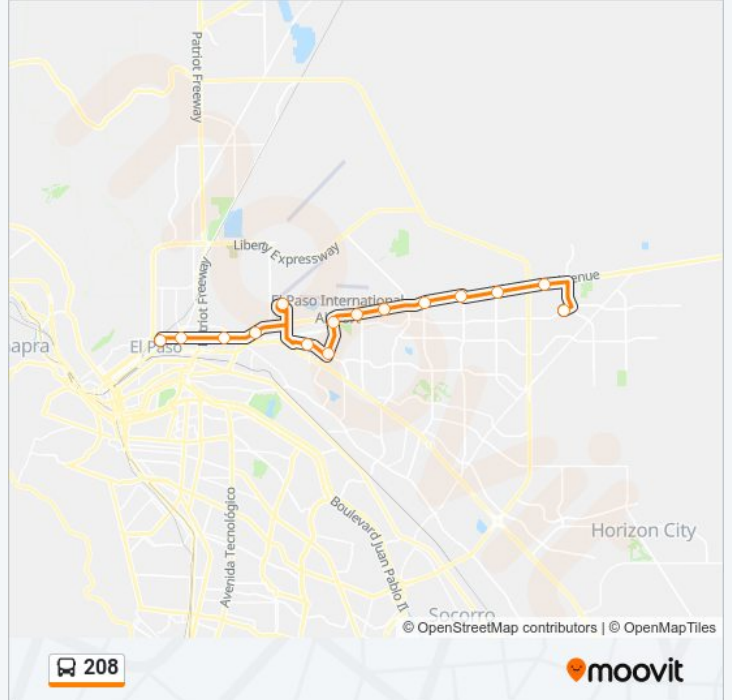

208 bus Info

Direction:

Stops: 15

Trip Duration: 55 min

Line Summary:

Direction:

15 stops

[VIEW LINE SCHEDULE](#)

- Five Points Terminal Bay D
- Montana\Copia
- Montana\St.John
- Montana/Geronimo Rts
- El Paso Airport Rts Station
- Eastside Terminal Rts 1
- Hawkins/Viscount Rts
- Hawkins\Mettler
- Montana/Mcrae Rts
- Montana\Lorne
- Lee Trevino/Montana Rts Park&Ride
- George Dieter/Montana Rts Park&Ride
- Montana/Saul Kleinfeld Rts
- Montana/Tierra Este Rts
- Upper Eastside Transfer Center Bay A

208 bus Time Schedule

Route Timetable:

Sunday	8:00 AM - 6:00 PM
Monday	5:00 AM - 7:00 PM
Tuesday	5:00 AM - 7:00 PM
Wednesday	5:00 AM - 7:00 PM
Thursday	5:00 AM - 7:00 PM
Friday	5:00 AM - 7:00 PM
Saturday	8:00 AM - 6:00 PM

208 bus Info

Direction:

Stops: 15

Trip Duration: 60 min

Line Summary:

208 bus time schedules and route maps are available in an offline PDF at moovitapp.com. Use the [Moovit App](#) to see live bus times, train schedule or subway schedule, and step-by-step directions for all public transit in El Paso.