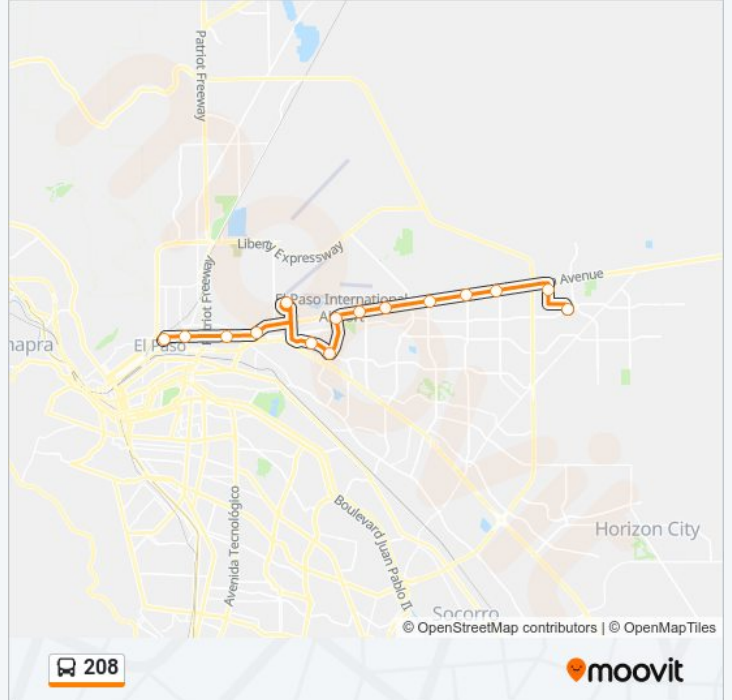

 208

Get The App

The 208 bus line () has 2 routes. For regular weekdays, their operation hours are:

(1) : 5:05 AM - 7:45 PM(2) : 5:00 AM - 7:00 PM

Use the Moovit App to find the closest 208 bus station near you and find out when is the next 208 bus arriving.

Direction:

15 stops

[VIEW LINE SCHEDULE](#)

Upper Eastside Transfer Center Bay A
Tierra Este/Montana Rts
Montana/Saul Kleinfeld Rts
Montana/George Dieter Rts Park&Ride
Montana/Lee Trevino Rts Park&Ride
10151 Montana/Lorne
Montana\Rutherglen
Hawkins\Mettler
Viscount\Hawkins
Eastside Terminal Rts 2
El Paso Airport Rts Station
Montana\Geronimo
Montana\Huckleberry
Montana\Copia
Five Points Terminal Bay D

208 bus Time Schedule

Route Timetable:

Sunday	8:00 AM - 6:00 PM
Monday	5:05 AM - 7:45 PM
Tuesday	5:05 AM - 7:45 PM
Wednesday	5:05 AM - 7:45 PM
Thursday	5:05 AM - 7:45 PM
Friday	5:05 AM - 7:45 PM
Saturday	8:00 AM - 6:00 PM

208 bus Info

Direction:

Stops: 15

Trip Duration: 55 min

Line Summary:

Direction:

15 stops

[VIEW LINE SCHEDULE](#)