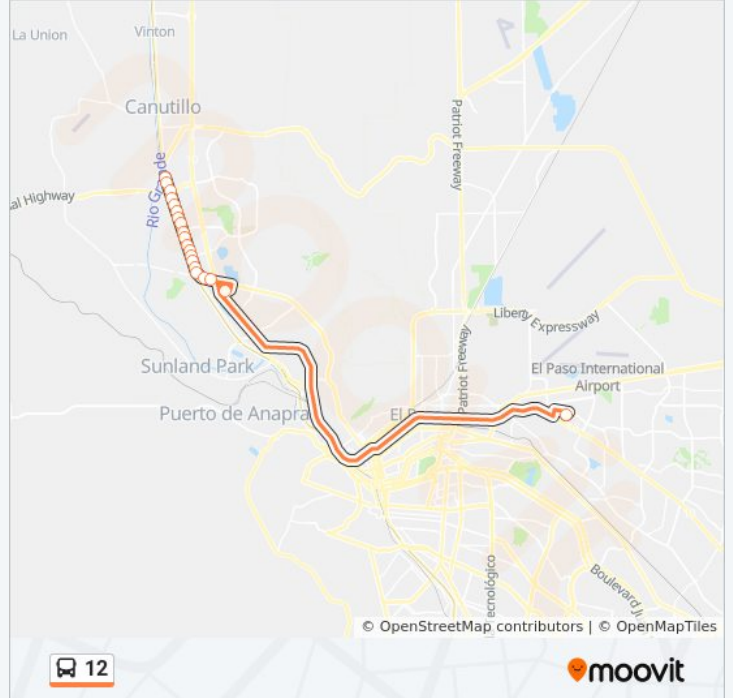

Use the Moovit App to find the closest 12 bus station near you and find out when is the next 12 bus arriving.

Direction: Doniphan/Borderland Circulator Outbound

19 stops

[VIEW LINE SCHEDULE](#)

Westside Transfer Center Bay A

12 bus Info

Direction: Doniphan/Borderland Circulator Outbound

Stops: 19

Trip Duration: 18 min

Line Summary:

Direction:

20 stops

[VIEW LINE SCHEDULE](#)

Line Summary:

Doniphan\Viramontes

Doniphan\Borderland

Direction:

29 stops

[VIEW LINE SCHEDULE](#)

Doniphan\Borderland

Borderland\Modesta