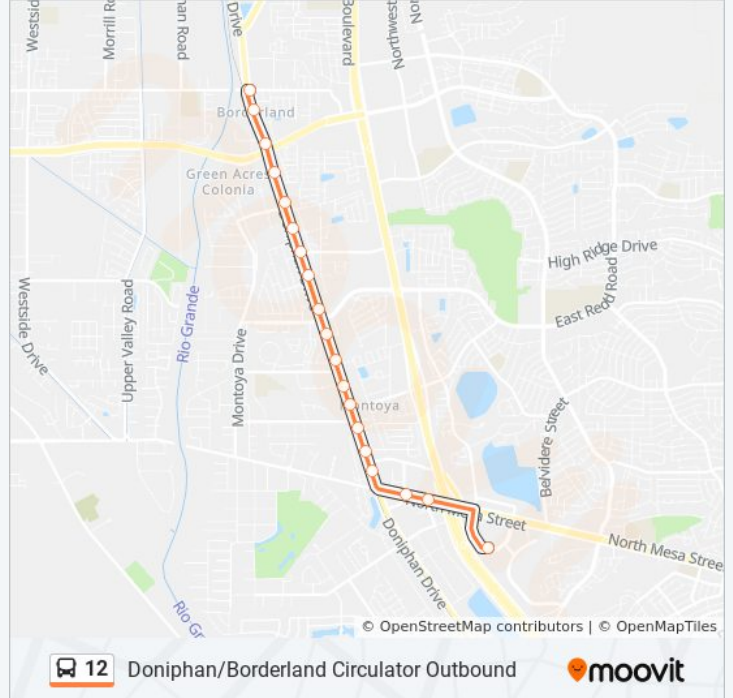

Use the Moovit App to find the closest 12 bus station near you and find out when is the next 12 bus arriving.

Direction: Doniphan/Borderland Circulator Outbound

19 stops

[VIEW LINE SCHEDULE](#)

Westside Transfer Center Bay A

12 bus Info

Direction: Doniphan/Borderland Circulator Outbound

Stops: 19

Trip Duration: 18 min

Line Summary:

Direction:

20 stops

[VIEW LINE SCHEDULE](#)

Line Summary:

Doniphan\Viramontes

Doniphan\Borderland

Direction:

29 stops

[VIEW LINE SCHEDULE](#)

Doniphan\Borderland

Borderland\Modesta