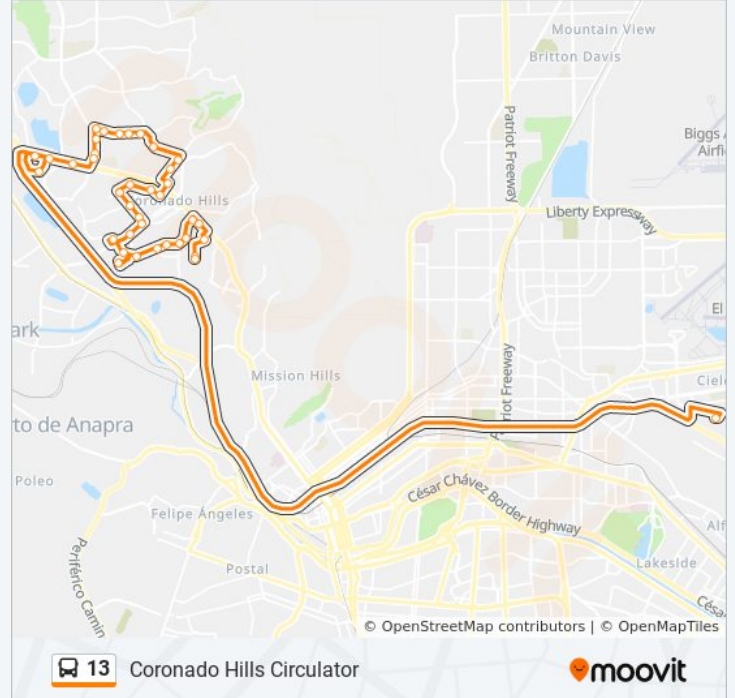

Mesa\Double Tree

Confetti\Carousel

Carousel\Wallenberg

Carousel\Rubin

13 bus time schedules and route maps are available in an offline PDF at [moovitapp.com](https://moovitapp.com). Use the [Moovit App](#) to see live bus times, train schedule or subway schedule, and step-by-step directions for all public transit in El Paso.