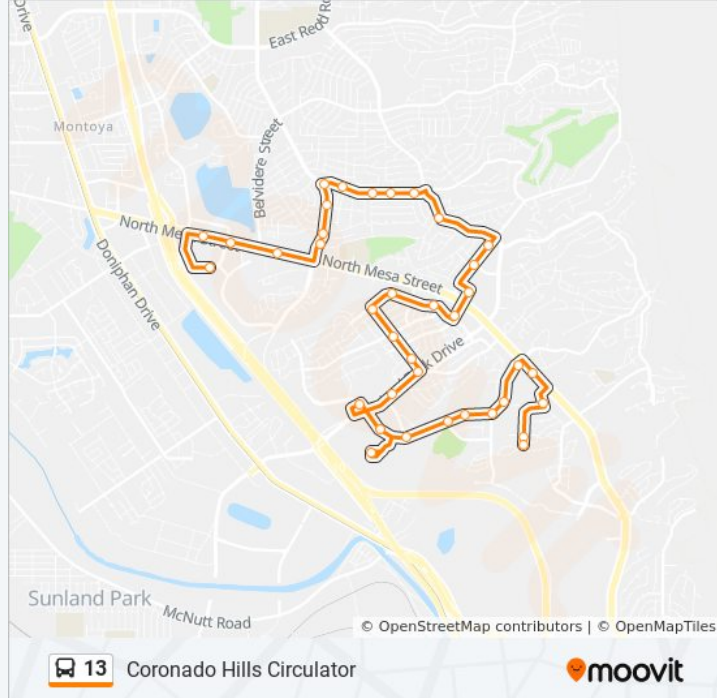

Mesa Hills\Cabaret

Mesa Hills\Mesa

Mesa\Double Tree

Confetti\Carousel

Carousel\Wallenberg

Carousel\Rubin

**Direction: 13 Coronado Hills Circulator \ Wtc Inbound**

43 stops

[VIEW LINE SCHEDULE](#)

Carousel\Rubin

5241 Carousel

5209 Carousel\Festival

224 Festival\Mardi Gras

Festival Dr/N Mesa St

5426 Mesa/Festival

5668 Mesa\Gecu

**13 bus Info**

**Direction:** 13 Coronado Hills Circulator \ Wtc Inbound

**Stops:** 43

**Trip Duration:** 56 min

**Line Summary:**

671 Mesa Hills\Cromo

Sunland Park Mall

Mesa Hills\Toys R Us