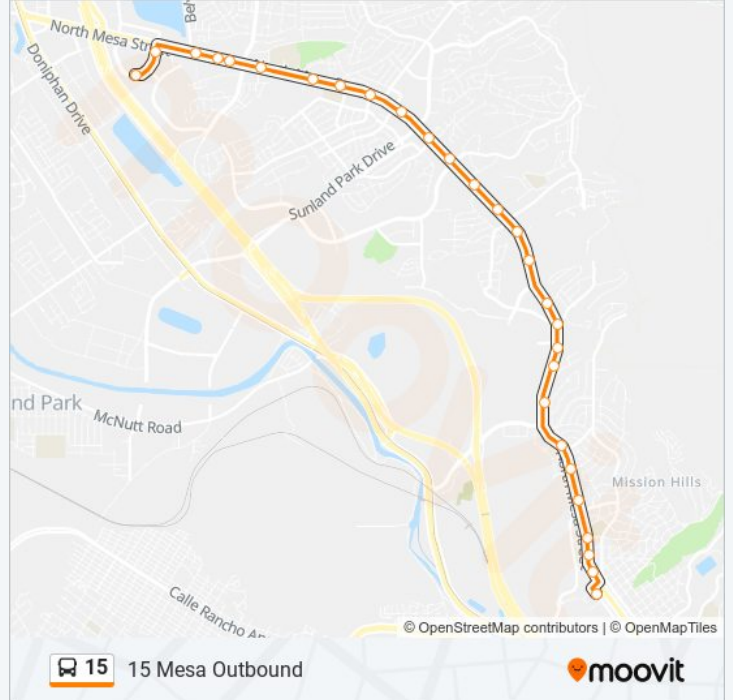

## 15 Mesa Outbound

Get The App

The 15 bus line (15 Mesa Outbound) has 3 routes. For regular weekdays, their operation hours are:  
 (1) 15 Mesa Outbound: 5:55 AM - 7:55 PM (2) : 5:22 AM - 8:32 PM (3) : 4:55 AM - 1:40 PM  
 Use the Moovit App to find the closest 15 bus station near you and find out when is the next 15 bus arriving.

### 15 bus Info

**Direction:** 15 Mesa Outbound

**Stops:** 28

**Trip Duration:** 34 min

**Line Summary:**

6910 Mesa\Pitt

7040 Mesa\Resler

7100 N.Mesa

Mesa\Belvidere

7411 Remcon\Mesa

Westside Transfer Center Bay C

**Direction:**

37 stops

[VIEW LINE SCHEDULE](#)

Westside Transfer Center Bay C

7575 Mesa\1st Remcon Cir.

**15 bus Info**

**Direction:**

**Stops:** 29

**Trip Duration:** 55 min

**Line Summary:**

4730 Mesa

4798 Mesa\Castellano

Mesa/Argonaut