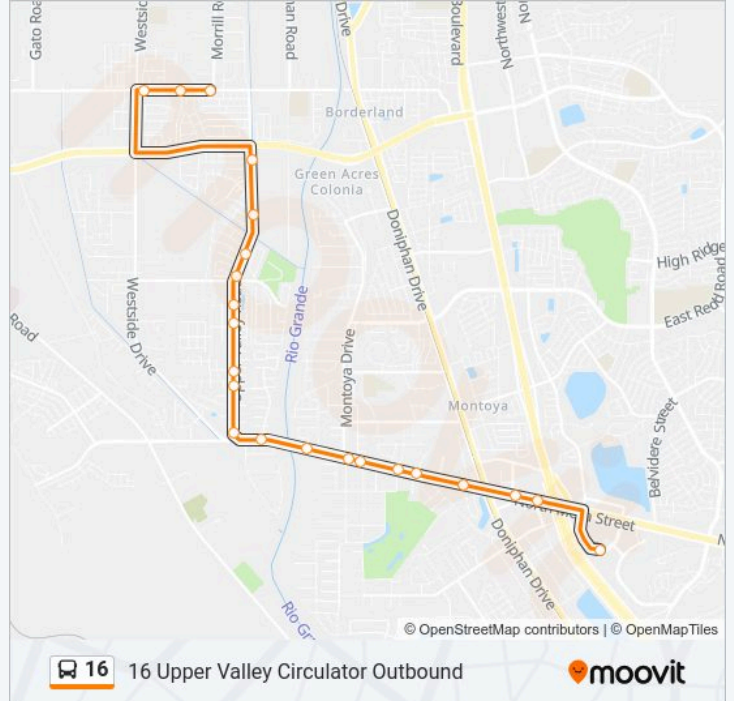

# 16 Upper Valley Circulator Outbound

Get The App

The 16 bus line (16 Upper Valley Circulator Outbound) has 2 routes. For regular weekdays, their operation hours are:  
 (1) 16 Upper Valley Circulator Outbound: 7:40 AM(2) : 8:13 AM  
 Use the Moovit App to find the closest 16 bus station near you and find out when is the next 16 bus arriving.

## Direction: 16 Upper Valley Circulator Outbound

22 stops

[VIEW LINE SCHEDULE](#)

- Westside Transfer Center Bay C
- Mesa \Osborne
- Mesa\Crossroads
- Country Club\Ocotillo
- Country Club\Caminodela Vista
- Country Club\Memory
- Country Club\Thornton
- Country Club\Montoya
- Country Club\Willow Creek
- Country Club\Hunters Glen
- Upper Valley\Country Club
- Upper Valley\Timber Oaks
- Upper Valley\Evert
- Upper Valley\Romer Ray
- Upper Valley\Rhaelynnne
- Upper Valley\Gomez
- Upper Valley\Oscar Perez
- Upper Valley/Scott Lane
- Upper Valley\Laramie River
- W Borderland Rd/Westside Dr
- 922 Borderland Rd

## 16 bus Info

**Direction:** 16 Upper Valley Circulator Outbound

**Stops:** 22

**Trip Duration:** 33 min

**Line Summary:**

Borderland Rd/Bea Martinez Pl

**Direction:**

14 stops

[VIEW LINE SCHEDULE](#)

Borderland Rd/Bea Martinez Pl

Upper Valley Rd/Cancellare Ave

Upper Valley Rd/Linda Johnson Ave

Doniphan\Rio Valley Estates

Montoya Dive/Jardin Bello

Montoya/Rio Estancia

Montoya/Mamie