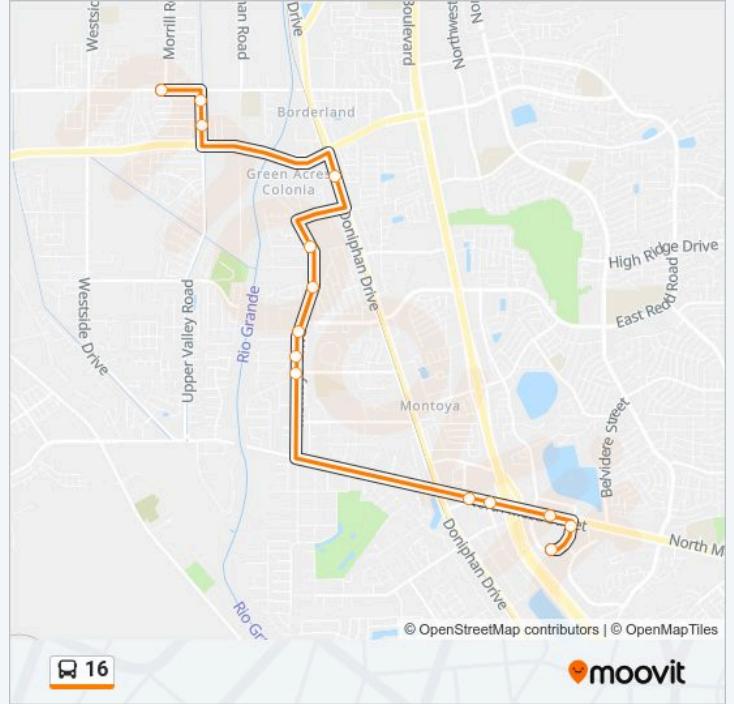

16 bus time schedules and route maps are available in an offline PDF at moovitapp.com. Use the Moovit App to see live bus times, train schedule or subway schedule, and step-by-step directions for all public transit in El Paso.

© 2024 Moovit - All Rights Reserved