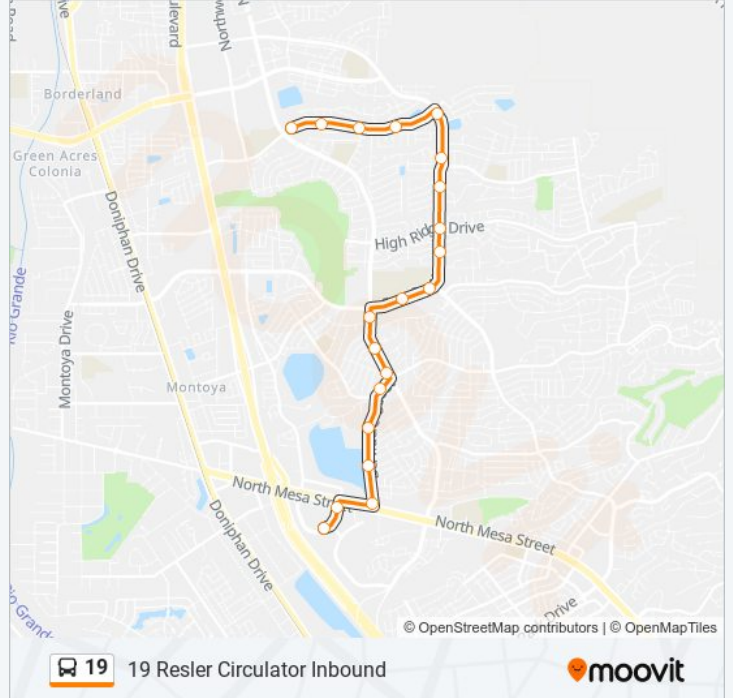

## 19 Resler Circulator Inbound

Get The App

The 19 bus line (19 Resler Circulator Inbound) has 2 routes. For regular weekdays, their operation hours are:  
 (1) 19 Resler Circulator Inbound: 5:40 AM - 8:50 PM (2) : 5:00 AM - 8:10 PM  
 Use the Moovit App to find the closest 19 bus station near you and find out when is the next 19 bus arriving.

### Direction: 19 Resler Circulator Inbound

20 stops

[VIEW LINE SCHEDULE](#)

- Helen Of Troy/Resler
- Helen Of Troy\Prickley Pearl
- Helen Of Troy\Nardo Goodman
- Helen Of Troy\Rosenbaum
- Redd/Helen Of Troy
- Redd\Pearl Riddge
- Redd\Diamond Ridge
- Redd\High Ridge
- Redd\Canyon Run
- Redd\Westwind
- Redd\Elon
- 865 Resler\Bishop Flores
- Resler\Hempstead
- Resler Dr\ Belvidere St\ Shire Way
- Belvidere\Darby Way
- 513 Belvidere\Orizaba
- Belvidere\Armistad
- Belvidere\Mesa
- 7411 Remcon\Mesa
- Westside Transfer Center Bay F

### 19 bus Info

**Direction:** 19 Resler Circulator Inbound

**Stops:** 20

**Trip Duration:** 20 min

**Line Summary:**

**Direction:**

36 stops

[VIEW LINE SCHEDULE](#)

**19 bus Info**

**Direction:**

**Stops:** 36

**Trip Duration:** 40 min

**Line Summary:**

Redd\Arredondo

Resler\Imperial Ridge

Resler\High Ridge