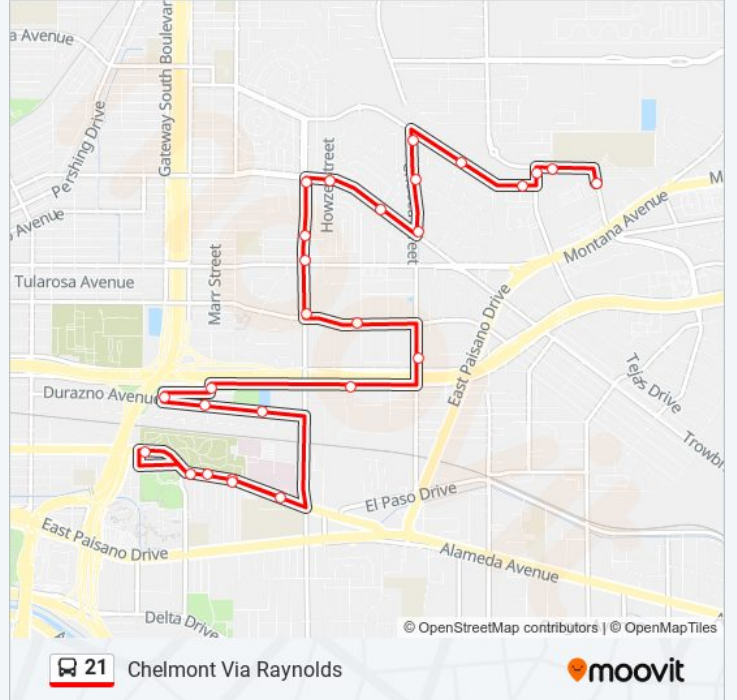

Direction: 21 Chelmont Via Raynolds Inbound

21 stops

[VIEW LINE SCHEDULE](#)

- Geronimo\Brookhollow
- Bassett Place
- 5919 Brook Hollow\Magruder
- Timberwolf\Magruder
- 5513 Timberwolf
- 1813 Chelsea\Timberwolf
- 1509 Chelsea\Garry Owen
- Chelsea\Olson
- Chelsea\Montana
- 907 Chelsea\El Portal
- Chelsea\Yandell
- 501 Chelsea\Gateway West
- 209 Chelsea\Dailey
- Paisano Dr/El Paso St
- Lisbon/Food City
- Delta\De Vargas
- 4931 Delta/Concepcion
- 454 Val Verde\Delta
- Val Verde\Comanche
- Val Verde\Paisano
- 4815alameda\Umc

21 bus Info

Direction: 21 Chelmont Via Raynolds Inbound

Stops: 21

Trip Duration: 38 min

Line Summary:

Direction: 21 Chelmont Via Raynolds Outbound

27 stops

[VIEW LINE SCHEDULE](#)

21 bus Info

Direction: 21 Chelmont Via Raynolds Outbound

Stops: 27

Trip Duration: 27 min

Line Summary:

Trowbridge\St. John

1204 Chelsea\Trowbridge

1504 Chelsea\Garry Owen

Chelsea\Timberwolf

Timberwolf\Edwards

5820 Timberwolf\Magruder

Magruder\Hughey

Hughey\Magruder

Geronimo\Brookhollow

21 bus time schedules and route maps are available in an offline PDF at moovitapp.com. Use the [Moovit App](#) to see live bus times, train schedule or subway schedule, and step-by-step directions for all public transit in El Paso.