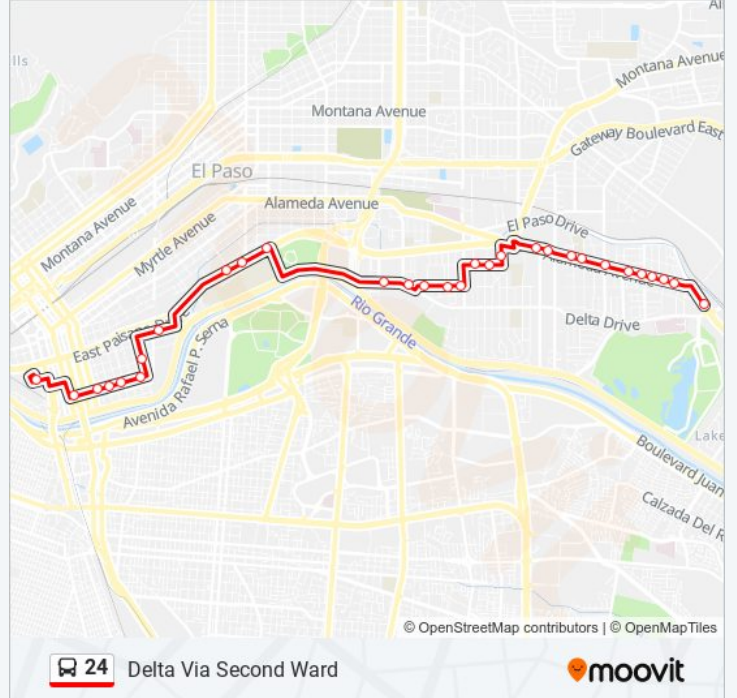

24 bus Info

Direction: 24 Delta Via Second Ward Inbound

Stops: 30

Trip Duration: 38 min

Line Summary:

Delta\Cotton
 Park\Father Rahm
 Park\Seventh
 1001 Seventh\St.Vrain
 801 Seventh\Ochoa
 Seventh\Florence
 311 Seventh\Stanton
 Downtown Transit Ctr Bay J

Direction: 24 Delta Via Second Ward Outbound

39 stops
[VIEW LINE SCHEDULE](#)

Downtown Transit Ctr Bay J
 Seventh\Stanton
 Seventh\Campbell
 Seventh\Ochoa
 Seventh\St. Vrain
 Seventh\Tays
 810 Park\7th
 710 Park\Father Rahm
 Park\Third
 1412 Delta\Cotton
 2000 Paisano\Eucalyptus
 Paisano\Piedras
 Bowie High School
 Delta\Martinez
 Delta Dr/Boone St
 Delta\Shelter
 Comanche/Tobin
 Comanche\French