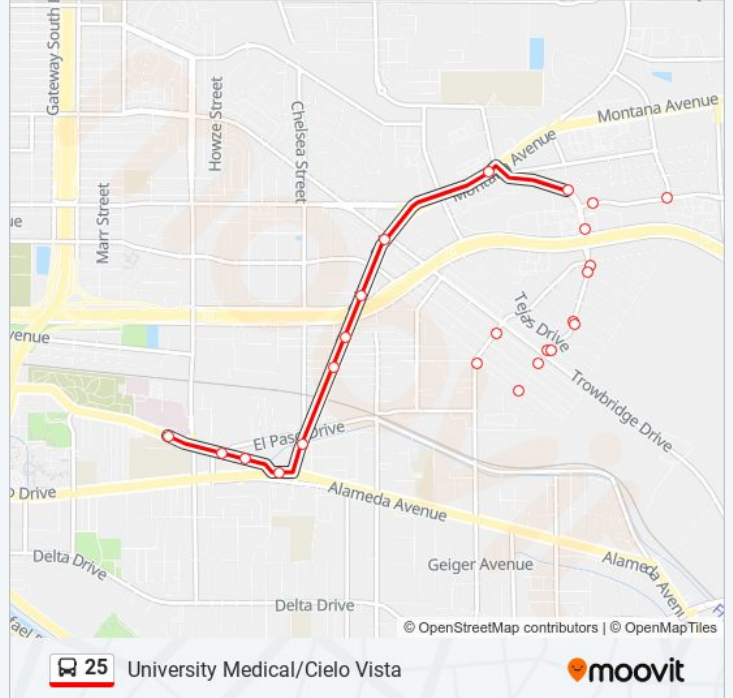

### Direction: 25 University Medical\Cielo Vista Inbound

28 stops

[VIEW LINE SCHEDULE](#)

- Eastside Terminal Bay B
- Viscount\Catalpa
- Viscount\Bellrose
- Airway\Great Southwestern Ct.
- Edgemere\Sioux
- 6211 Edgemere\Bassett Med.
- Geronimo\Arapaho
- Geronimo\Taos
- Geronimo\Trowbridge
- Geronimo\Cleveland
- 6107 Geronimo\Tampa
- Tampa\Clark
- Clark\Cleveland
- 902 Geronimo\Trowbridge
- Geronimo\Tesuque
- Geronimo\Clark
- 1100 Geronimo\Gateway West
- Bassett Place
- Montana\Geronimo
- Paisano\Trowbridge

### 25 bus Info

**Direction:** 25 University Medical\Cielo Vista Inbound

**Stops:** 28

**Trip Duration:** 33 min

**Line Summary:**

Paisano\Gateway West

5529 Paisano\Rosa

Paisano\Dailey

Paisano Dr\El Paso St

5301 Alameda \Paisano

5005 Alameda

Alameda\El Paso Dr

4815alameda\Umc

**Direction: 25 University Medical\Cielo Vista  
Outbound**

43 stops

[VIEW LINE SCHEDULE](#)

**25 bus Info**

**Direction:** 25 University Medical\Cielo Vista  
Outbound

**Stops:** 43

**Trip Duration:** 54 min

**Line Summary:**

Geronimo\Arapaho

Geronimo\Taos

Geronimo\Trowbridge