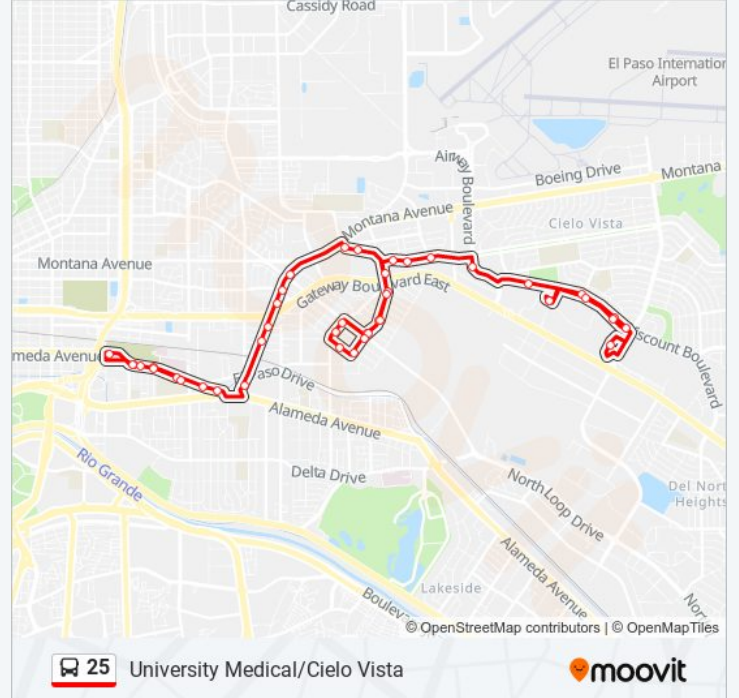

**25 bus Info**

**Direction:** 25 University Medical\Cielo Vista  
Outbound

**Stops:** 43

**Trip Duration:** 54 min

**Line Summary:**

Geronimo\Arapaho

Geronimo\Taos

Geronimo\Trowbridge

1100 Geronimo\Gateway West

6248 Edgemere\Geronimo

6354 Edgemere\Bassett Village

Edgemere\Sioux

Airway\Edgemere

7300 Viscount\Catalpa

Eastside Terminal Bay B

Viscount\Gerald

Viscount\Grover

Cielo Vista Mall

Viscount\Hawkins

Viscount\Grover

Viscount\Gerald

Eastside Terminal Bay B

25 bus time schedules and route maps are available in an offline PDF at [moovitapp.com](https://moovitapp.com). Use the Moovit App to see live bus times, train schedule or subway schedule, and step-by-step directions for all public transit in El Paso.

© 2024 Moovit - All Rights Reserved