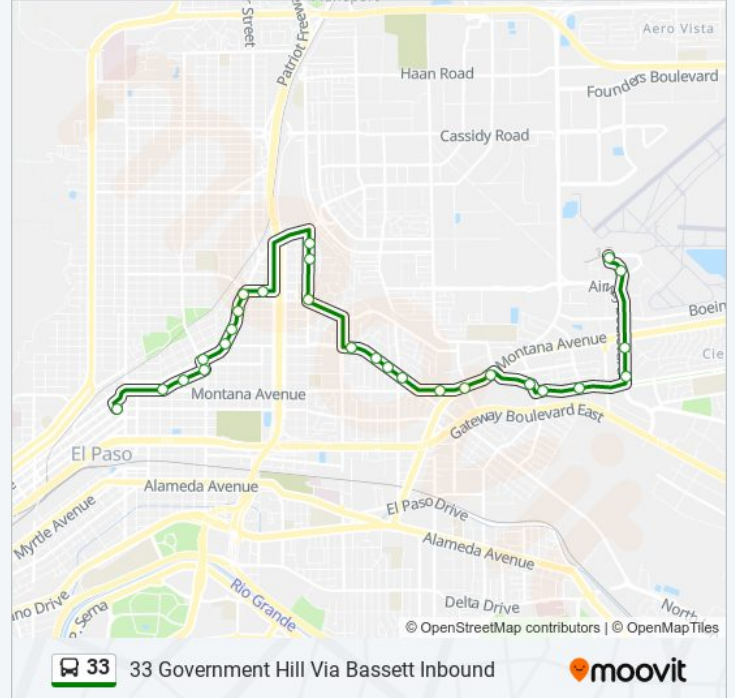

33 Government Hill Via Bassett Outbound

Get The App

The 33 bus line (33 Government Hill Via Bassett Outbound) has 2 routes. For regular weekdays, their operation hours are: (1) 33 Government Hill Via Bassett Outbound: 5:15 AM - 6:35 PM (2) 33 Government Hill Via Bassett Inbound: 4:35 AM - 7:15 PM

33 bus Info

Direction: 33 Government Hill Via Bassett Outbound

Stops: 26

Trip Duration: 35 min

Line Summary:

6354 Edgemere\Bassett Village

Edgemere\Sioux

Airway\Edgemere

33 bus Info

Direction: 33 Government Hill Via Bassett Inbound

Stops: 27

Trip Duration: 35 min

Line Summary:

Pershing\Altura

4209 Pershing\Cambridge

Pershing\Chester

3901 Pershing\Trwbridge

3601 Pershing\Copia

3529 Hueco\Copia

3331 Hueco\Luna

3201 Hueco\Montana

Five Points Terminal Bay G

33 bus time schedules and route maps are available in an offline PDF at moovitapp.com. Use the [Moovit App](#) to see live bus times, train schedule or subway schedule, and step-by-step directions for all public transit in El Paso.