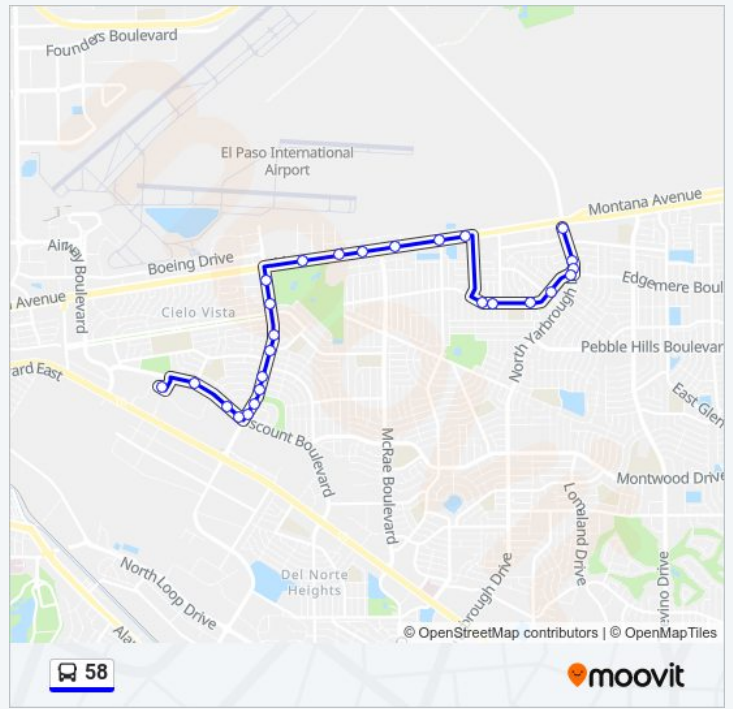

### 58 bus Info

**Direction:** 58 Montana Turner Outbound

**Stops:** 33

**Trip Duration:** 30 min

**Line Summary:**

Montana\Wedgewood

Montana\Lorne

Montana\Limerick

Edgemere\Shedfield

Edgemere\Tyrone

Edgemere\Drummond

10151 Montana\Lorne

Montana\Wedgewood

**58 bus Time Schedule**

Route Timetable:

Sunday	Not Operational
Monday	4:40 AM
Tuesday	4:40 AM
Wednesday	4:40 AM
Thursday	4:40 AM
Friday	4:40 AM
Saturday	4:40 AM

**58 bus Info**

**Direction:**

**Stops:** 26

**Trip Duration:** 15 min

**Line Summary:**

Montana\Derrick  
 Montana\Rutherglen  
 Montana\Shell  
 Montana\Mattox  
 Hawkins\Mettler  
 Hawkins\Parkland  
 Hawkins\Catalpa  
 Hawkins\Basil  
 Hawkins\Shaver  
 Hawkins\Darlina  
 Hawkins\Gazelle  
 Hawkins\Grover  
 Viscount\Hawkins  
 Viscount\Grover  
 Viscount\Gerald  
 Eastside Terminal Bay E

**Direction:**

32 stops

[VIEW LINE SCHEDULE](#)

Eastside Terminal Bay E  
 Viscount\Gerald  
 Viscount\Grover  
 Hawkins\Grover  
 Hawkins\Gazelle  
 Hawkins\Shaver  
 Hawkins\Basil  
 Hawkins\Dirk  
 Hawkins\Mettler  
 Montana\Hawkins  
 Montana\Mattox  
 Montana\Shell  
 Montana\Rutherglen