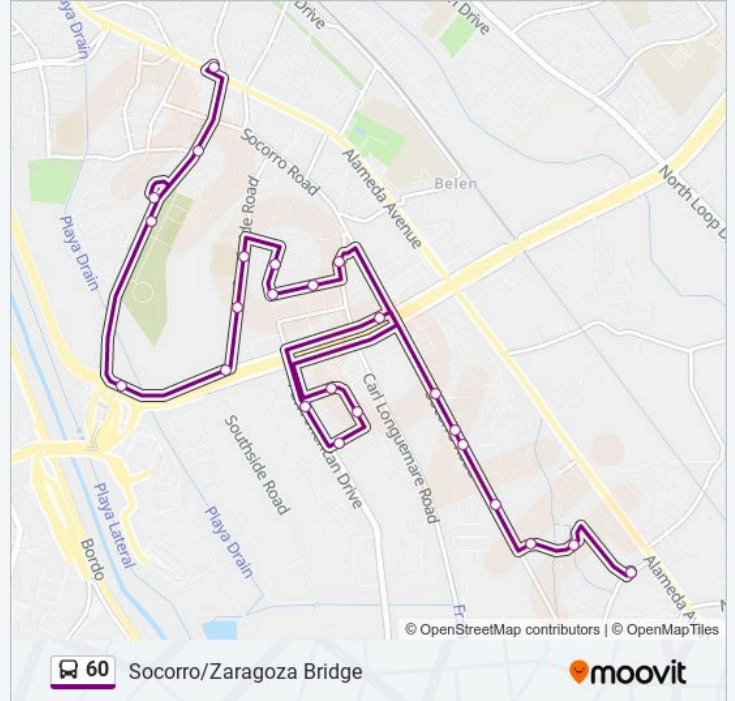

### Direction: 60 Zaragoza Bridge Circulator Inbound

24 stops

[VIEW LINE SCHEDULE](#)

- Nevarez\Staubach
- Isaiah\Lily
- Isaiah\Jericho
- 9757 Socorro\Jericho
- 9641 Socorro\Galilee
- Socorro\Caribe
- Socorro\Oscar Alvarez
- Americas\Socorro
- Pan American\Plaza Circle
- Oro Verde\Pan American
- 9640 Plaza Circle
- 9624 Plaza Circle
- Carl Longuemere\San Lorenzo
- Corralitos\Carranza
- Corralitos\San Simon
- San Simon\Carranza
- Southside\Carranza
- Southside\Corralitos
- Americas\Southside
- Zaragoza Bridge
- Zaragoza\Schutz

### 60 bus Info

**Direction:** 60 Zaragoza Bridge Circulator Inbound

**Stops:** 24

**Trip Duration:** 38 min

**Line Summary:**

400 Zaragoza\Kennedys

301 Zaragoza\Begonia

Mission Valley Tc Bay A

**Direction:**

19 stops

[VIEW LINE SCHEDULE](#)

Montana\Lorne

3559 Yarbrough\Montana

Yarbrough\Edgemere

Yarbrough\Montwood

Yarbrough\Vista Del Sol

455 Yarbrough\North Loop

Alameda\Yarbrough

Mission Valley Tc Bay A

Socorro\Gonzales

9180 Socorro\Southside

9268 Socorro\Gaspar

Socorro\Yaya

Socorro\Zenaida