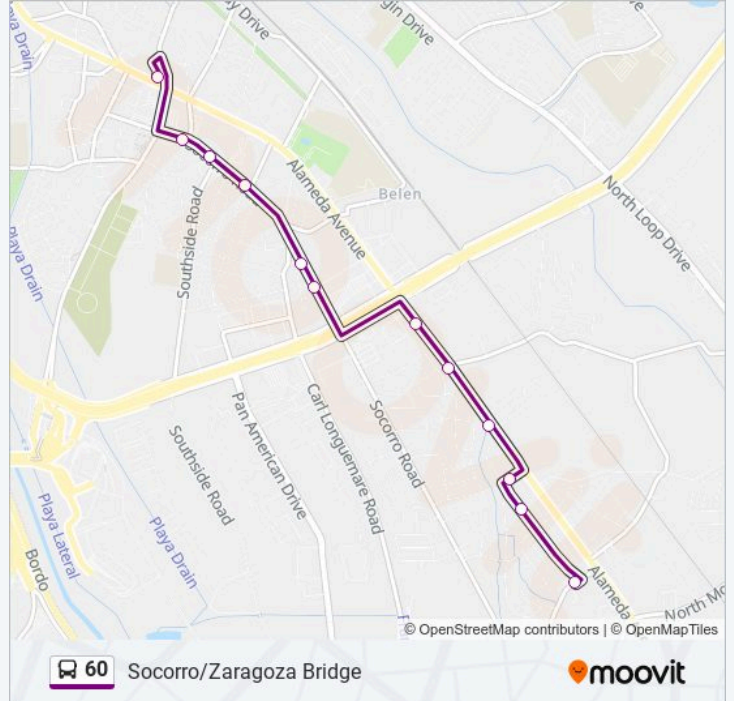

Alameda\Ivey

Alameda\Inglewood

Alameda\Rafael Septien

Rafael Septien\Staubach

Staubach\Roman Gabriel

**60 bus Time Schedule**

Route Timetable:

Sunday	7:10 AM - 5:30 PM
Monday	4:10 AM - 8:30 PM
Tuesday	4:10 AM - 8:30 PM
Wednesday	4:10 AM - 8:30 PM
Thursday	4:10 AM - 8:30 PM
Friday	4:10 AM - 8:30 PM
Saturday	4:10 AM - 7:30 PM

**60 bus Info**

**Direction:**

**Stops:** 19

**Trip Duration:** 20 min

**Line Summary:**

Nevarez\Staubach

**Direction:**

29 stops

[VIEW LINE SCHEDULE](#)

Nevarez\Staubach

Isaiah\Lily

Isaiah\Jericho

9757 Socorro\Jericho

9641 Socorro\Galilee

Socorro\Caribe

Socorro\Oscar Alvarez

**60 bus Info**

**Direction:**

**Stops:** 29

**Trip Duration:** 58 min

**Line Summary:**

Americas\Southside

Zaragoza Bridge

Zaragoza\Schutz