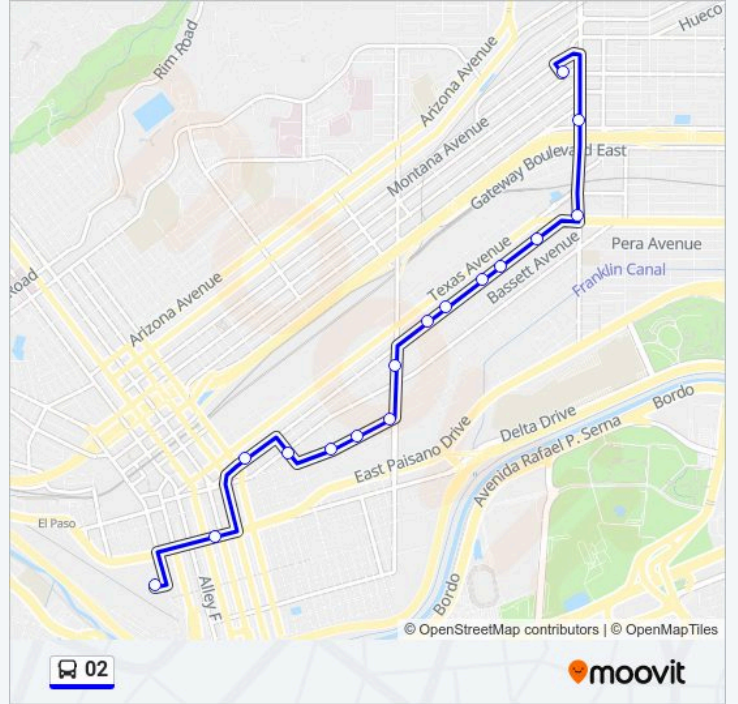

Direction: 55 Eastside Terminal Outbound

16 stops

[VIEW LINE SCHEDULE](#)

- Downtown Transit Ctr Bay B
- 222 Campbell\First
- San Antonio Transit Terminal
- Magoffin\Ochoa
- San Antonio\St.Vrain
- San Antonio\Park
- Magoffin\Cotton
- Magoffin\Lee St.
- Magoffin\Dallas
- 1900 Magoffin\Laurel
- Magoffin\Eucalyptus
- 2114 Magoffin\Walnut
- 2302 Magoffin\Palm
- Piedras\Alameda
- Raynor\Missouri
- Five Points Terminal Bay F

02 bus Info

Direction: 55 Eastside Terminal Outbound

Stops: 16

Trip Duration: 23 min

Line Summary:

Direction:

16 stops

[VIEW LINE SCHEDULE](#)

- Five Points Terminal Bay F
- Piedras\Gateway West
- Piedras\Alameda
- Myrtle\Palm
- 2023 Myrtle\Willow
- 1931 Myrtle\Eucalyptus
- 1707 Myrtle\Williams
- Myrtle\Dallas
- Cotton\Bassett
- San Antonio\Cotton
- San Antonio\Park
- San Antonio\Tays
- Virgina\Magoffin
- Myrtle\Florence
- Paisano\Stanton
- Downtown Transit Ctr Bay B

02 bus Info

Direction:

Stops: 16

Trip Duration: 22 min

Line Summary:

02 bus time schedules and route maps are available in an offline PDF at moovitapp.com. Use the Moovit App to see live bus times, train schedule or subway schedule, and step-by-step directions for all public transit in El Paso.