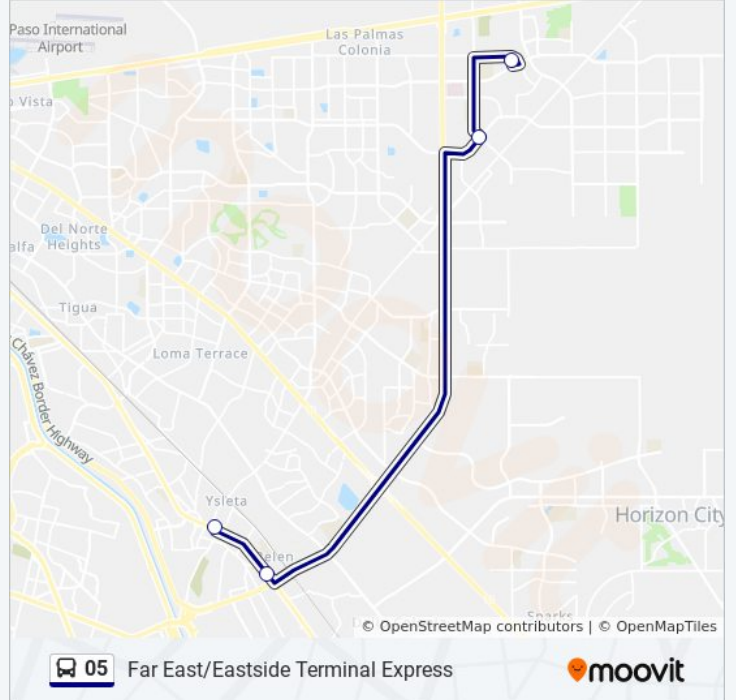

## Far East/Eastside Terminal Express

Get The App

The 05 bus line (Far East/Eastside Terminal Express) has 2 routes. For regular weekdays, their operation hours are:  
(1) : 5:00 AM - 7:40 PM(2) : 5:47 AM - 8:27 PM

### Direction:

4 stops

[VIEW LINE SCHEDULE](#)

Upper Eastside Transfer Center Bay E

10151 Montana/Lorne

Eastside Terminal Bay A

Mission Valley Tc Bay F

Mission Valley Tc Bay F

Alameda\Americas

Tierra Este/Pebble Hills

Upper Eastside Transfer Center Bay E

**05 bus Time Schedule**

Route Timetable:

Sunday	Not Operational
Monday	5:47 AM - 8:27 PM
Tuesday	5:47 AM - 8:27 PM
Wednesday	5:47 AM - 8:27 PM
Thursday	5:47 AM - 8:27 PM
Friday	5:47 AM - 8:27 PM
Saturday	5:47 AM - 8:27 PM

**05 bus Info**

**Direction:**

**Stops: 4**

**Trip Duration: 28 min**

**Line Summary:**

05 bus time schedules and route maps are available in an offline PDF at [moovitapp.com](https://moovitapp.com). Use the [Moovit App](#) to see live bus times, train schedule or subway schedule, and step-by-step directions for all public transit in El Paso.