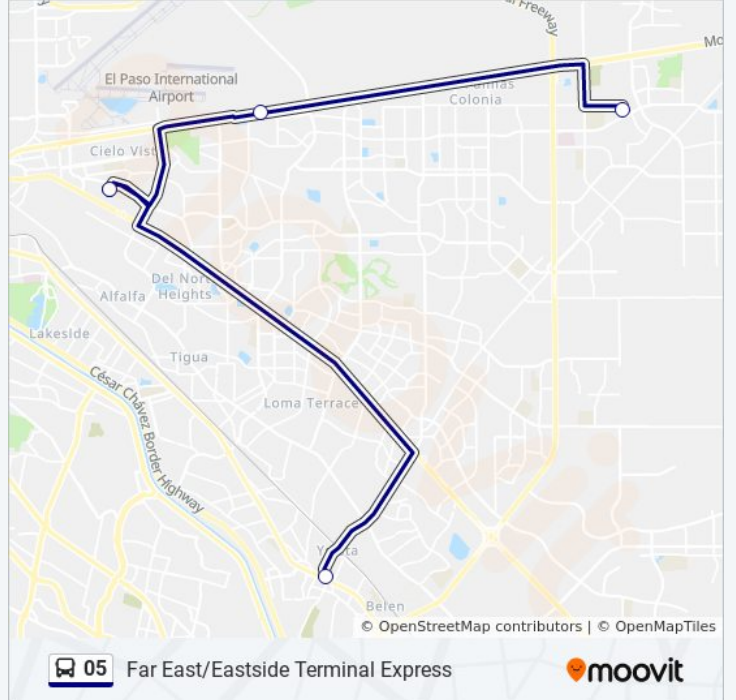

## Far East/Eastside Terminal Express

Get The App

The 05 bus line (Far East/Eastside Terminal Express) has 2 routes. For regular weekdays, their operation hours are:  
(1) : 5:00 AM - 7:40 PM(2) : 5:47 AM - 8:27 PM

Use the Moovit App to find the closest 05 bus station near you and find out when is the next 05 bus arriving.

### Direction:

4 stops

[VIEW LINE SCHEDULE](#)

Upper Eastside Transfer Center Bay E

10151 Montana/Lorne

Eastside Terminal Bay A

Mission Valley Tc Bay F

### 05 bus Info

**Direction:**

**Stops:** 4

**Trip Duration:** 47 min

**Line Summary:**

**Direction:**

4 stops

[VIEW LINE SCHEDULE](#)