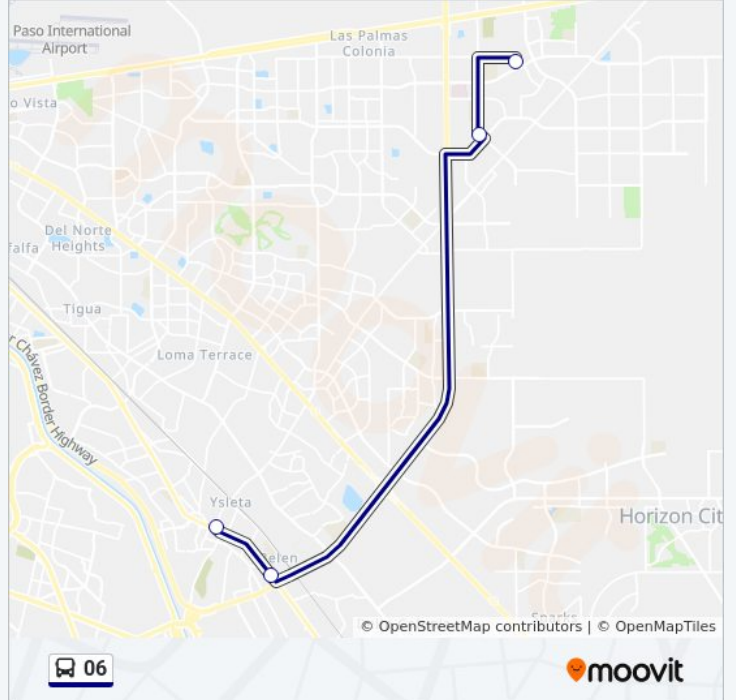

Direction:

5 stops

[VIEW LINE SCHEDULE](#)

Mission Valley Platform B

North Loop\Zaragoza

Eastside Terminal Bay A

Montana\Lorne

Upper Eastside Transfer Center Bay E

06 bus Info

Direction:

Stops: 5

Trip Duration: 52 min

Line Summary:

Direction:

4 stops

[VIEW LINE SCHEDULE](#)

Upper Eastside Transfer Center Bay E

Tierra Este/Tierra Serena

9411 Alameda\Towne Cntr.

Mission Valley Platform B

06 bus Time Schedule

Route Timetable:

Sunday	Not Operational
Monday	5:30 AM - 8:10 PM
Tuesday	5:30 AM - 8:10 PM
Wednesday	5:30 AM - 8:10 PM
Thursday	5:30 AM - 8:10 PM
Friday	5:30 AM - 8:10 PM
Saturday	5:30 AM - 6:50 PM

06 bus Info

Direction:

Stops: 4

Trip Duration: 23 min

Line Summary:

06 bus time schedules and route maps are available in an offline PDF at moovitapp.com. Use the [Moovit App](#) to see live bus times, train schedule or subway schedule, and step-by-step directions for all public transit in El Paso.