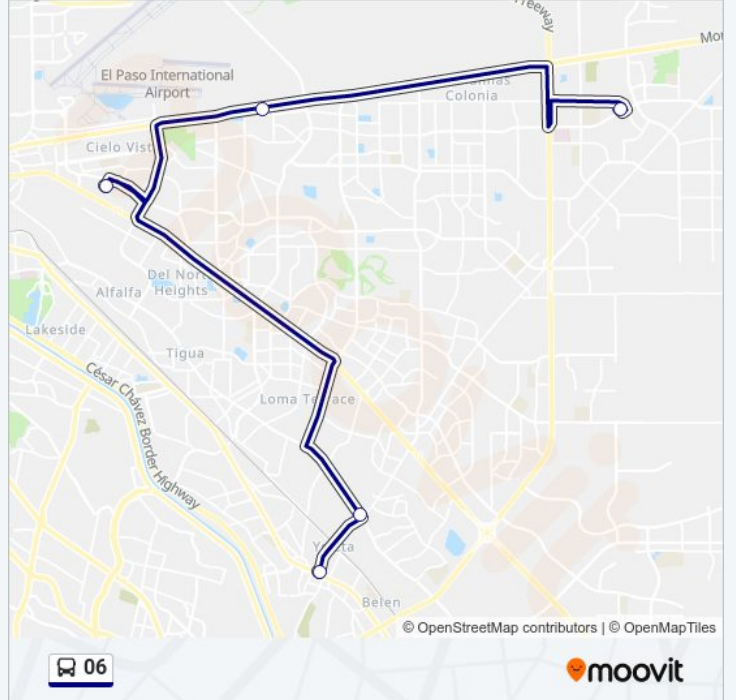

Direction:

5 stops

[VIEW LINE SCHEDULE](#)

Mission Valley Platform B

North Loop\Zaragoza

Eastside Terminal Bay A

Montana\Lorne

Upper Eastside Transfer Center Bay E

06 bus Time Schedule

Route Timetable:

Sunday	Not Operational
Monday	5:58 AM - 7:18 PM
Tuesday	5:58 AM - 7:18 PM
Wednesday	5:58 AM - 7:18 PM
Thursday	5:58 AM - 7:18 PM
Friday	5:58 AM - 7:18 PM
Saturday	5:58 AM - 5:58 PM

06 bus Info

Direction:

Stops: 5

Trip Duration: 52 min

Line Summary:

Direction:

4 stops

[VIEW LINE SCHEDULE](#)

Upper Eastside Transfer Center Bay E

Tierra Este/Tierra Serena

9411 Alameda\Towne Cntr.

Mission Valley Platform B

06 bus Time Schedule

Route Timetable:

Sunday	Not Operational
Monday	5:30 AM - 8:10 PM
Tuesday	5:30 AM - 8:10 PM
Wednesday	5:30 AM - 8:10 PM
Thursday	5:30 AM - 8:10 PM
Friday	5:30 AM - 8:10 PM
Saturday	5:30 AM - 6:50 PM