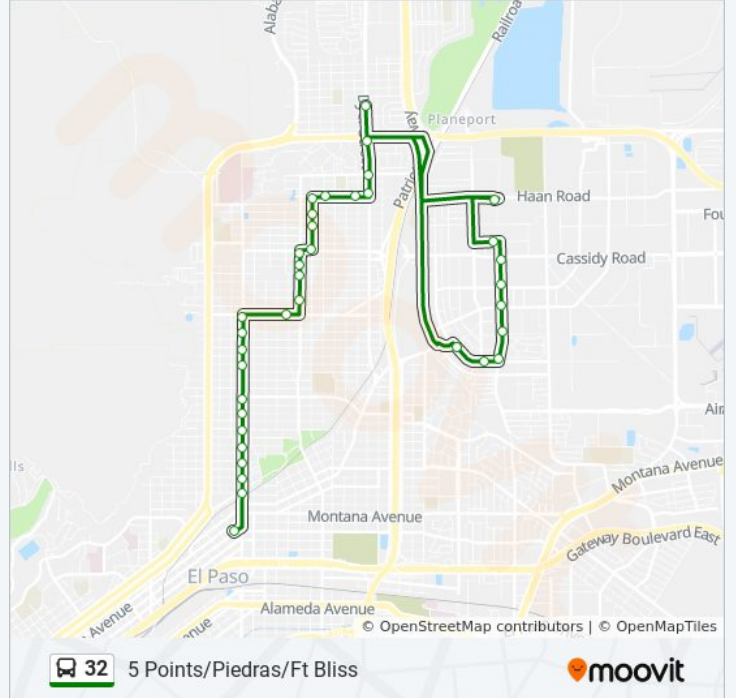

36 stops

[VIEW LINE SCHEDULE](#)

5631 Dyer\Sheppard

Pershing\Merritt

Pershing\Holbrook

Pleasanton\Pershing

Pleasanton\Taylor

Pleasanton\Carter

32 bus Info

Direction:

Stops: 36

Trip Duration: 47 min

Line Summary:

Byron\Van Buren
Copia\Van Buren
Copia\Jefferson
Copia\Jackson
Copia\Nations
3225 Fort Blvd.\Justus
3233 Piedras\Fort Blvd.
3021 Piedras\Idalia
2817 Piedras\Sacramento
2619 Piedras\Nashville
2219 Piedras\Altura
Piedras\Louisville
Piedras\Aurora
Piedras\Federal
Piedras\Silver
1315 Piedras\San Diego
Piedras\Grant
Five Points Terminal Bay F