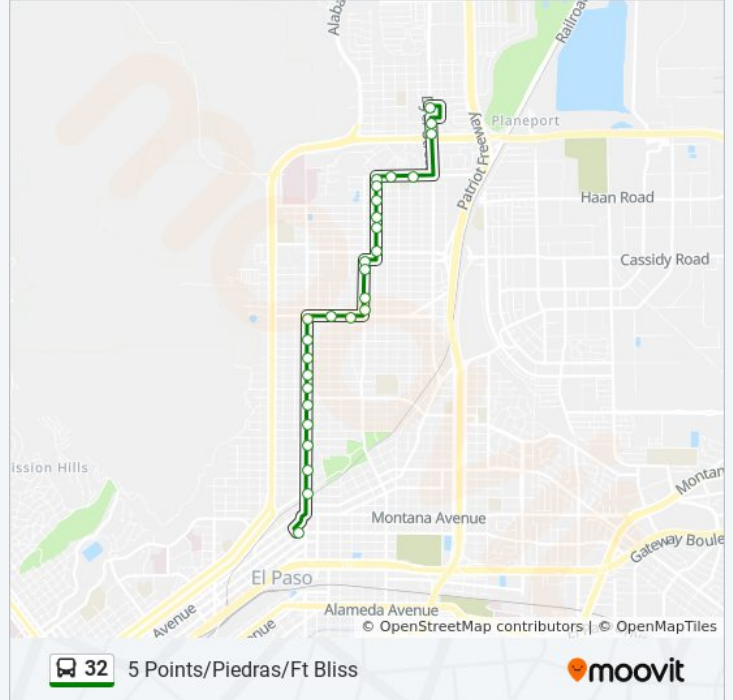

28 stops

[VIEW LINE SCHEDULE](#)

Five Points Terminal Bay F

Piedras\Grant

Piedras\Gold

Piedras\Federal

Piedras\Lebanon

2200 Piedras\Richmond

Byron St/Lincoln Ave

Byron\Hayes

Hayes\Russell

Hayes\Lackland

5308 Dyer/Keltner

5440 Dyer\Mcconnell

5631 Dyer\Sheppard

Direction:

36 stops

[VIEW LINE SCHEDULE](#)

5631 Dyer\Sheppard

Pershing\Merritt

Pershing\Holbrook

Pleasanton\Pershing

Pleasanton\Taylor

Pleasanton\Carter