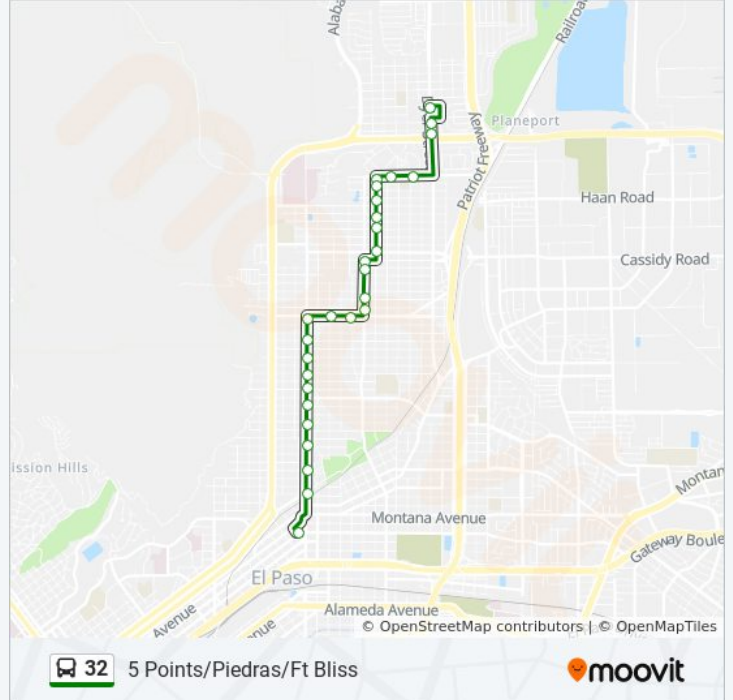

32 bus Info

Direction: 32 Logan Heights\Piedras Outbound

Stops: 28

Trip Duration: 23 min

Line Summary:

Byron\Polk

Byron\Fillmore

Byron\Truman

Byron St/Lincoln Ave

Byron\Hayes

Hayes\Russell

Hayes\Lackland

5308 Dyer/Keltner

5440 Dyer\Mcconnell

5631 Dyer\Sheppard

Direction:

28 stops

[VIEW LINE SCHEDULE](#)

Five Points Terminal Bay F

Piedras\Grant

Piedras\Gold

Piedras\Federal

Piedras\Lebanon

2200 Piedras\Richmond

36 stops

[VIEW LINE SCHEDULE](#)

5631 Dyer\Sheppard

Pershing\Merritt

Pershing\Holbrook

Pleasanton\Pershing

Pleasanton\Taylor

Pleasanton\Carter