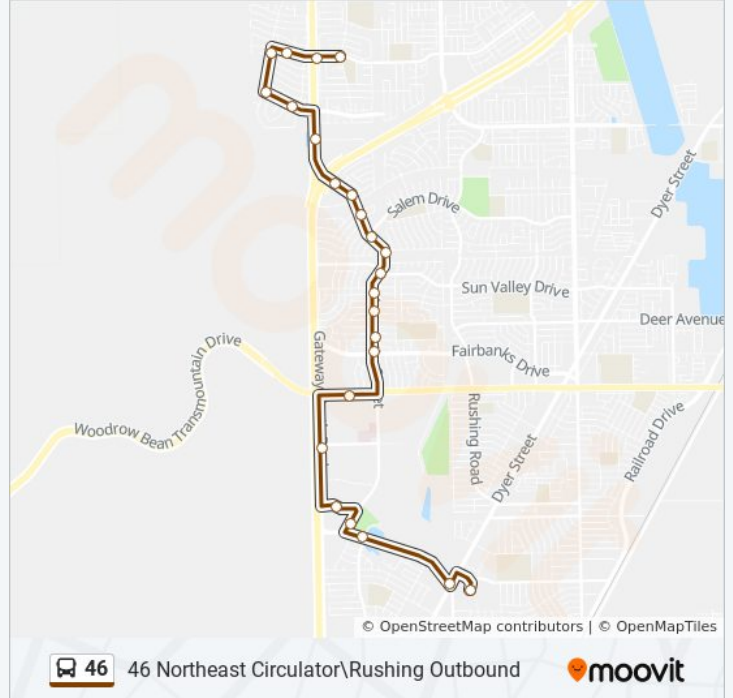

46 bus Info

Direction: 46 Northeast Circulator\Rushing Outbound

Stops: 24

Trip Duration: 25 min

Line Summary:

Andrew Barcena\Marcus Uribe
 Marcus Uribe\Loma Seca
 Marcus Uribe\Martin L. King
 Marcus Uribe\Loma Franklin

Direction:

33 stops

[VIEW LINE SCHEDULE](#)

Marcus Uribe\Loma Franklin
 Loma Franklin\Loma Escondida
 Loma Franklin\Loma Alta
 Jon Cunningham\England
 Martin L. King\Jon Cunningham
 Kenworthy\G. North
 Kenworthy\Marissa
 Kenworthy\Crete
 Salem\Kenworthy
 Salem\Trojan
 Salem\Pisces
 Salem\Galatea
 Salem\Gala
 Salem\Rushing
 Rushing\Cockrell
 Rushing\Dearborne
 Rushing Rd/Sun Valley Dr
 10241 Rushing\Debeers

46 bus Info

Direction:

Stops: 33

Trip Duration: 30 min

Line Summary:

10173 Rushing\Prince Edward

Rushing\Fairbanks

Rushing\La Taste

Joe Herrera\Roanoke\Rali.

Joe Herrera\Salisbury

Joe Herrera\Raymond Telles

Northgate Transfer Center Bay B

Direction:

27 stops

[VIEW LINE SCHEDULE](#)

Northgate Transfer Center Bay B