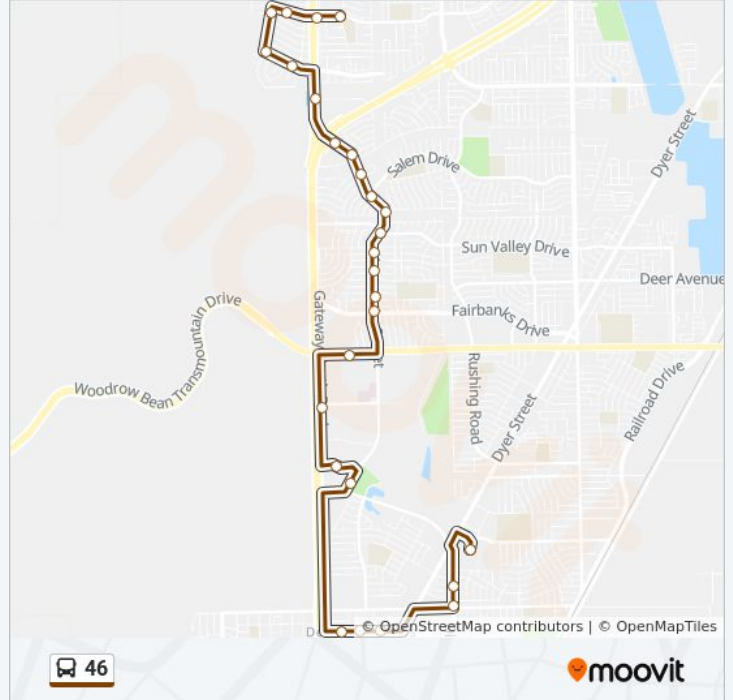

10340 Kenworthy\Sun Valley

Kenworthy\Sagitarus

10450 Kenworthy\Salem

Kenworthy\Crete

Kenworthy\Lucy

10780 Kenworthy\Gatew. North

Martin Luther King Jr Blvd/Loma Del Sur Dr

Jon Cunningham\Loma Del Sol

Jon Cunningham\ Andrew Barcena

Andrew Barcena\Marcus Uribe

Marcus Uribe\Loma Seca

Marcus Uribe\Martin L. King

Marcus Uribe\Loma Franklin

46 bus time schedules and route maps are available in an offline PDF at moovitapp.com. Use the [Moovit App](https://moovitapp.com) to see live bus times, train schedule or subway schedule, and step-by-step directions for all public transit in El Paso.

[About Moovit](#) • [MaaS Solutions](#) • [Supported Countries](#) • [Mooviter Community](#)

© 2024 Moovit - All Rights Reserved

Check Live Arrival Times