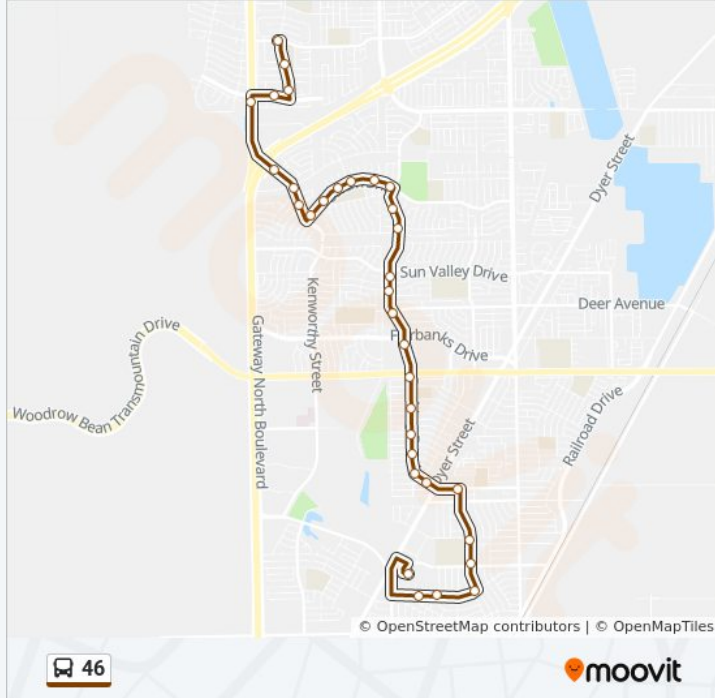

46 bus Info

Direction:

Stops: 33

Trip Duration: 30 min

Line Summary:

10173 Rushing\Prince Edward

Rushing\Fairbanks

Rushing\La Taste

Rushing\Juliandra

Rushing\Marcillus

Rushing\Wally

Rushing\Trew

5239 Rushing\Dyer\Jerry

Will Ruth Ave/Roanoke 2

Roanoke\Sanders

Roanoke\Wren

Joe Herrera\Roanoke\Rali.

Joe Herrera\Salisbury

Joe Herrera\Raymond Telles

Northgate Transfer Center Bay B

Direction:

27 stops

[VIEW LINE SCHEDULE](#)

Northgate Transfer Center Bay B