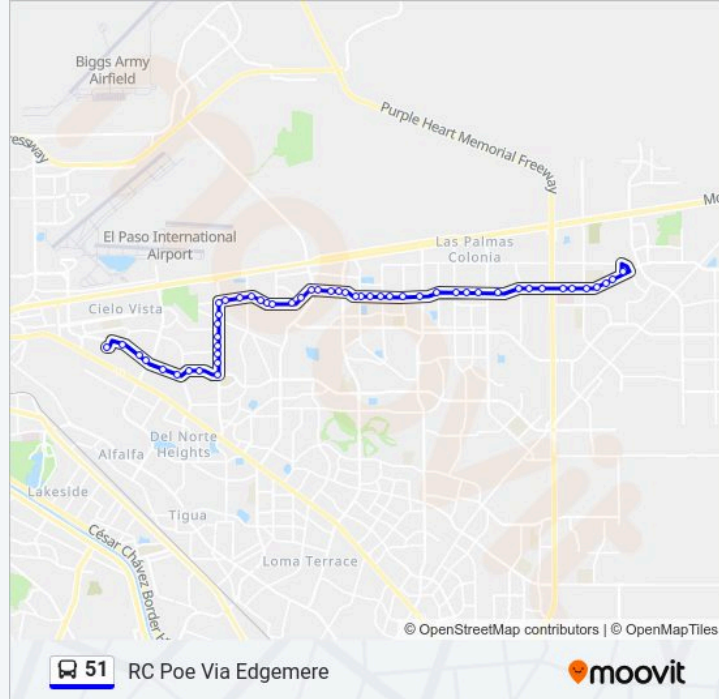

51 bus Info

Direction: 51 Edgemere Inbound

Stops: 51

Trip Duration: 45 min

Line Summary:

Edgemere\Wayside

Edgemere\Elkhart

Edgemere\Lee Trevino

Edgemere\Guthrie

Edgemere\Brookrock

Edgemere\Yarbrough

Edgemere\Darin

Edgemere\Shedfield

Edgemere\Tyrone

Edgemere\Drummond

Edgemere\Lorne

Viscount\Grover

Viscount\Gerald

Eastside Terminal Bay C

51 RC Poe Via Edgemere

Direction: 51 Edgemere Outbound

51 stops

51 bus Time Schedule

51 Edgemere Outbound Route Timetable:

Stops: 51

Trip Duration: 47 min

Line Summary:

Edgemere\Seabrook

Edgemere\Quintana

Edgemere\George Dieter

Edgemere\Pendleton

Edgemere\Lee