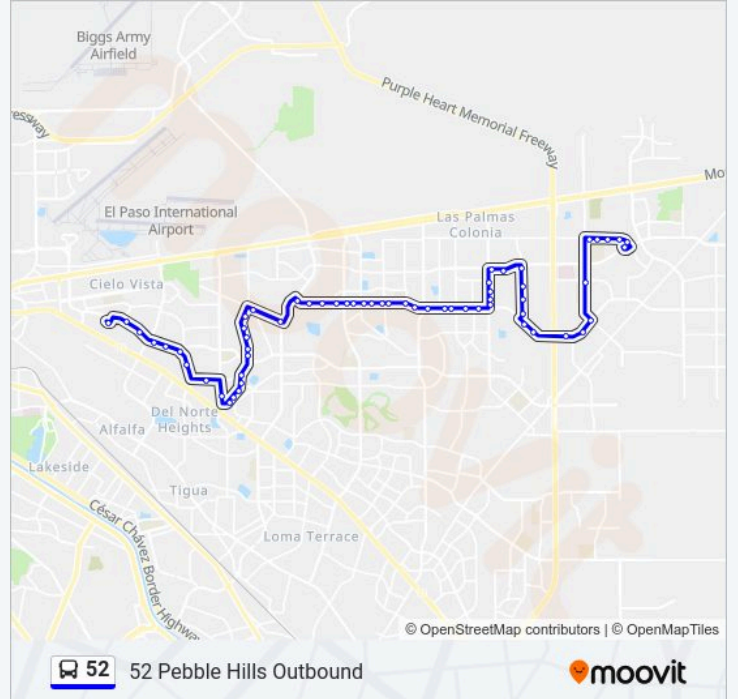

Pebble Hills\Yarbrough

Pebble Hill\Escarpa

Pebble Hills\Fierro

Pebble Hills\Pebble Village

Pebble Hills\Lee Trevino

Pebble Hills\Roy Pace

Pebble Hills\East Glen

Pebble Hills\Beachcomer

Pebble Hills\Schooner

Pebble Hills\Amarillo

Pebble Hills/Running Deer

Pebble Hills\Wharf Cove

Pebble Hills\George Dieter\Ernesto Serna

Pebble Hills\ Lake Champlain

Pebble Hills\Lake Michigan

Pebble Hills\Sylvan

Pebble Hills\Stone Lake

Sal Kleinfeld\Pebble Hills

Saul Kleinfeld\Stone Castle

Saul Kleinfeld\William Payne

Saul Kleinfeld\Snow Hawk

Edgemere\Saul Kleinfeld

Edgemere\Oxcart Run

Nolan Richardson\Edgemere

Nolan Richardson\David Forti

Nolan Richardson\Oak Abbey

Nolan Richardson\Yvon Richar

Pebble Hills\Tower View

12130 Pebble Hills/Las Torres Apts.

Pebble Hills\Lisa Sherr

Pebble Hills\Jon Evans

Tierra Este/Pebble Hills