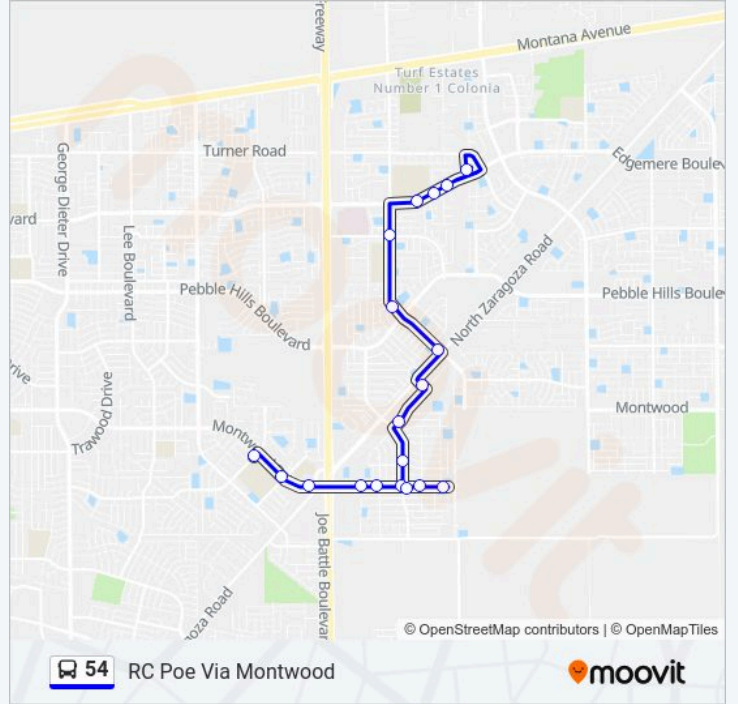

54 bus time schedules and route maps are available in an offline PDF at moovitapp.com. Use the Moovit App to see live bus times, train schedule or subway schedule, and step-by-step directions for all public transit in El Paso.