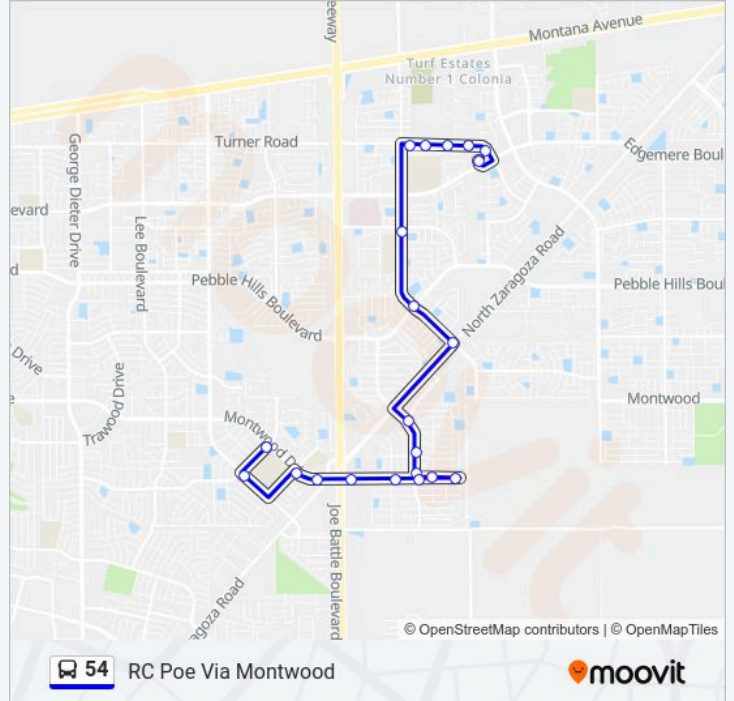

RC Poe Via Montwood

Get The App

The 54 bus line (RC Poe Via Montwood) has 2 routes. For regular weekdays, their operation hours are:

(1) : 5:45 AM - 7:55 PM (2) : 5:25 AM - 8:25 PM

Use the Moovit App to find the closest 54 bus station near you and find out when is the next 54 bus arriving.

Direction:

21 stops

[VIEW LINE SCHEDULE](#)

- Bob Mitchell\Montwood
- Saul Kleinfeld\Bob Mitchell
- Montwood\Fire House
- 12140 Montwood/Zaragoza
- Montwood\Joe Battle
- Montwood\Desert Sun
- Montwood/Sunfire
- Montwood\Joan Francis
- Montwood\Sun Quest
- Sun Fire\Montwood
- Sun Fire\Sun Terrance
- Sun Fire/Sun Country
- Tierra Este/Zaragoza
- Tierra Este/Pebble Hills
- Tierra Este/Tierra Arroyo
- Rc Poe\Tierra Este
- Rc Poe\Pablo Sanchez
- Rc Poe\Sammy Reece
- Rcpoe\Tierra Inca
- 13420 Rc Poe\Tierra Aurora
- Upper Eastside Transit Center Bay D

54 bus Time Schedule

Route Timetable:

Sunday	Not Operational
Monday	5:45 AM - 7:55 PM
Tuesday	5:45 AM - 7:55 PM
Wednesday	5:45 AM - 7:55 PM
Thursday	5:45 AM - 7:55 PM
Friday	5:45 AM - 7:55 PM
Saturday	5:45 AM - 7:05 PM

54 bus Info

Direction:

Stops: 21

Trip Duration: 28 min

Line Summary:

Direction:

19 stops

[VIEW LINE SCHEDULE](#)