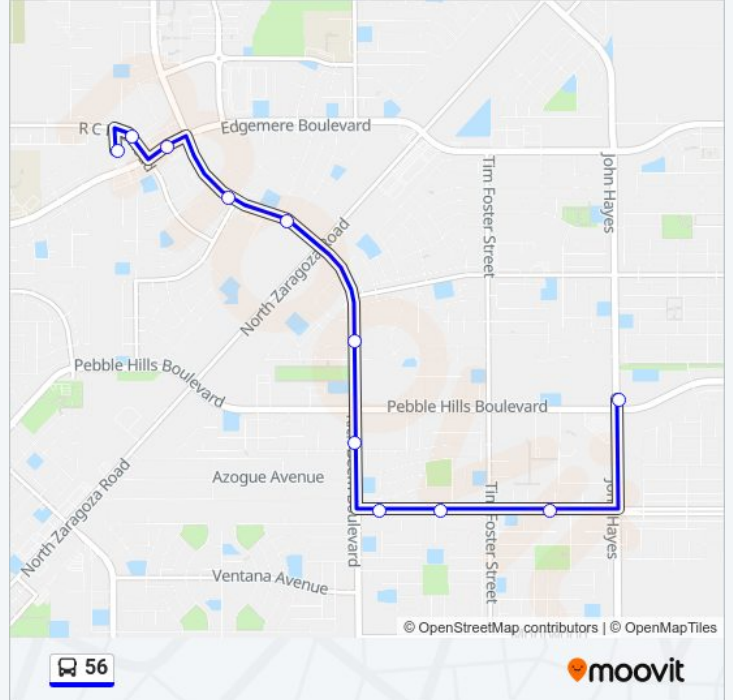

56 bus time schedules and route maps are available in an offline PDF at moovitapp.com. Use the [Moovit App](#) to see live bus times, train schedule or subway schedule, and step-by-step directions for all public transit in El Paso.

[About Moovit](#) • [MaaS Solutions](#) • [Supported Countries](#) • [Mooviter Community](#)

© 2024 Moovit - All Rights Reserved

Check Live Arrival Times