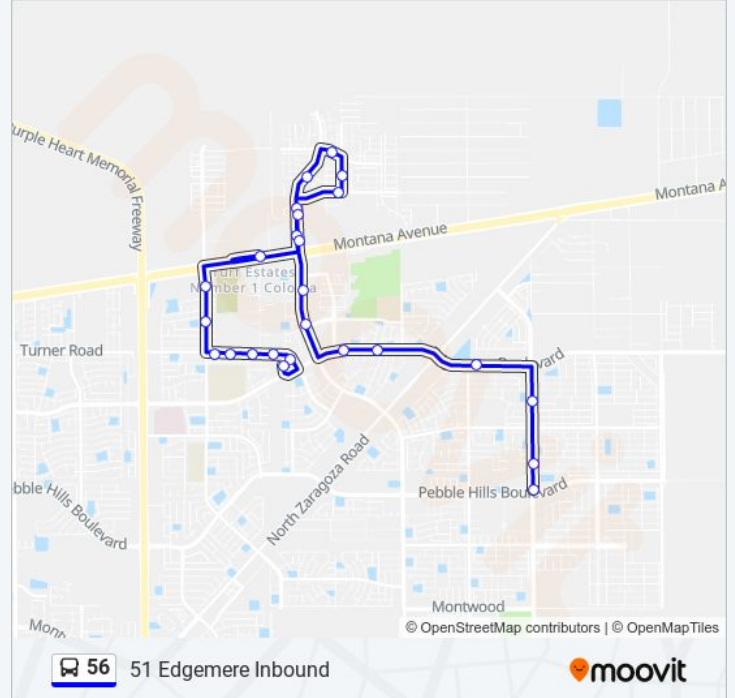

Direction: 51 Edgemere Inbound

25 stops

[VIEW LINE SCHEDULE](#)

- John Hayes/Pebble Hills
- John Hayes St/Lookout Point Dr
- John Hayes St/Smokey Point Dr
- Edgemere Blvd/The Cottages
- Edgemere Blvd/Tierra Dorada
- Edgemere Blvd/Hueco Valley Dr
- Rich Beem\Tierra Flores
- Rich Beem\Tuscan Sun
- Rich Beem\Montana
- Rich Beem\Sueno Allegre
- Rich Beem\Enrique Gomes
- Eastbrook Dr/Three Palms Apt.
- Andrew Wiseman\Ambrose
- Gr Composano\Andrew Wiseman
- Rich Beem\Osmundo Nunes
- Rich Beem Blvd\ Montana Ave
- Ep Jail Annex
- Tierra Este\Montana (Walmart)
- Tierra Este\Tierra Laguna
- Rc Poe\Tierra Este
- Rc Poe\Pablo Sanchez
- Rc Poe\Sammy Reece

56 bus Info

Direction: 51 Edgemere Inbound

Stops: 25

Trip Duration: 30 min

Line Summary:

Rcpoe\Tierra Inca

13420 Rc Poe\Tierra Aurora

Upper Eastside Transit Center Bay F

Direction:

11 stops

[VIEW LINE SCHEDULE](#)

Upper Eastside Transit Center Bay F

13420 Rc Poe\Tierra Aurora

Edgemere\Rich Beem

Rich Beem Blvd/Tierra Sonora Dr

Rich Beem Blvd/Tierra Bahia Dr

Rich Beem Blvd/Tower Point Dr

Rich Beem Blvd/Volcanic Rock Dr

Charles Foster Ave/Rattler Point Dr

Charles Foster Ave/Damsel Point Pl

Charles Foster Ave/Steffi Graf Dr

John Hayes/Pebble Hills

56 bus Time Schedule