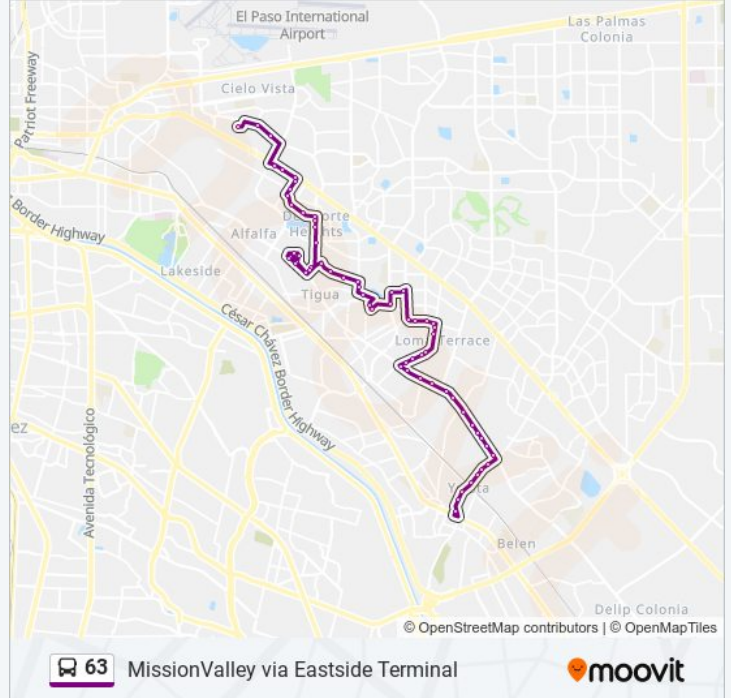

1808 Hunter\Cuba
9523 Viscount\Acer
9455 Viscount\Brahman
9375 Viscount\Larry Mahan
Viscount\Montwood
8935 Viscount
Viscount\Hawkins
Viscount\Grover
Viscount\Gerald
Eastside Terminal Bay D

**Direction: 63 Loma Terrace Via Zaragosa
Outbound**

63 bus Info

Direction: 63 Loma Terrace Via Zaragosa Outbound

Stops: 64

Trip Duration: 56 min

Line Summary:

North Loop\La Promesa
Valle Verde Campus Bay 1
Epcc Bay 2
North Loop\Warnock
North Loop\Roselane
Hunter\Adobe
7510 Monterrey\Tampico
7544 Monterrey\Ladera
7704 Monterrey\Ameca
7740 Monterrey\Giles
605 Giles\Adobe
850 Carolina
7750 Lilac \Good Sam. Towers
634 Rancho Alegre\Lilac
Yarbrough\Yermoland
7958 San Paulo\Yarbrough
San Paulo\Lafayette
8016 Yermoland\Tarrant
Yermoland\Francine
8102 Yermoland\Stanley
Yermoland\Cornelius
975 Lomaland\Yermoland
901 Lomaland\Highland
695 Lomaland\Lomita
Lomaland\Strickland
Lomaland\Holloway
Lomaland\Northloop
Northloop\Lomaland
8248 North Loop
North Loop\St. Mathews
8382 North Loop\St.Marys
8480 North Loop\Butchofsky
8508 North Loop\Mockingbird

North Loop/Pendale

8636 North Loop\Link

North Loop\Gilmore

8674 North Loop\Holmsley Trail

8692 North Loop\Muralla

8830 North Loop-Kfc

625 Zaragoza\Pell Mcdonalds

421 Zaragoza\Rabe