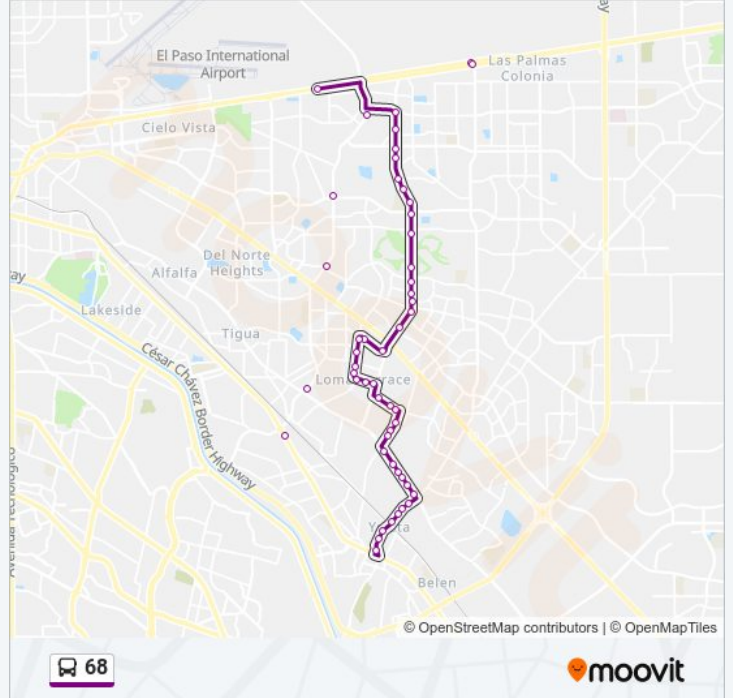

323 Zaragoza\Mellon

Zaragoza\Otyokwa

Zaragoza\Pence

Mission Valley Platform C

Alameda\Cinecue

430 Yarbrough\North Loop

1212 Yarbrough\Vista Del Sol

2100 Yarbrough\Montwood

Yarbrough\Havenrock

**Direction:**

40 stops

[VIEW LINE SCHEDULE](#)

Mission Valley Platform C

**68 bus Time Schedule**

Route Timetable:

Sunday	Not Operational
Monday	6:10 AM - 7:40 PM