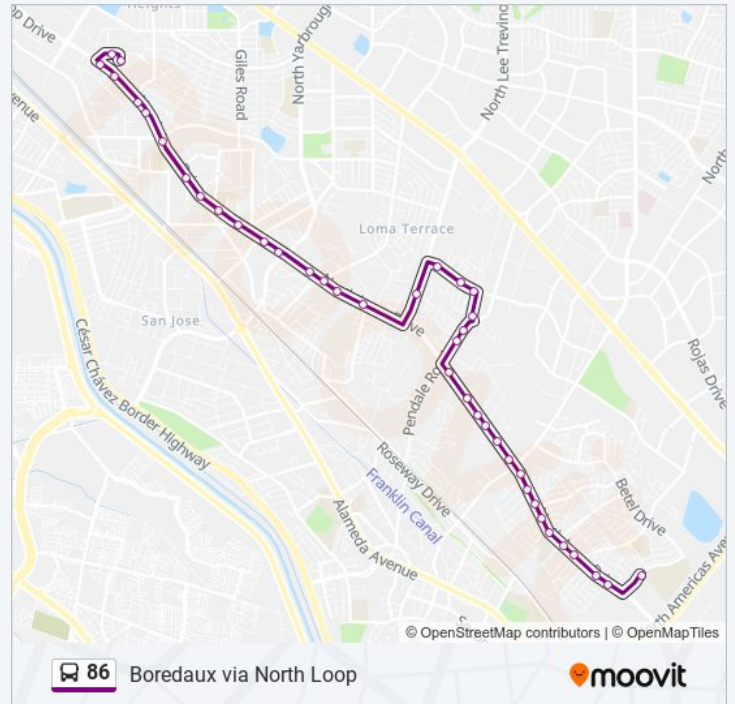

Boredaux via North Loop

Get The App

The 86 bus line (Boredaux via North Loop) has 2 routes. For regular weekdays, their operation hours are:
 (1) 66 Lancaster Via North Loop Inbound: 6:15 AM - 10:15 PM (2) 66 Lancaster Via North Loop Outbound: 5:45 AM - 9:45 PM

Saturday

5:45 AM - 6:45 PM

86 bus Info

Direction: 66 Lancaster Via North Loop Outbound

Stops: 40

Trip Duration: 30 min

Line Summary:

North Loop\Brandywine

North Loop\Jamestown

North Loop\Nottingham

Bordeaux\North Loop

86 bus time schedules and route maps are available in an offline PDF at moovitapp.com. Use the [Moovit App](#) to see live bus times, train schedule or subway schedule, and step-by-step directions for all public transit in El Paso.