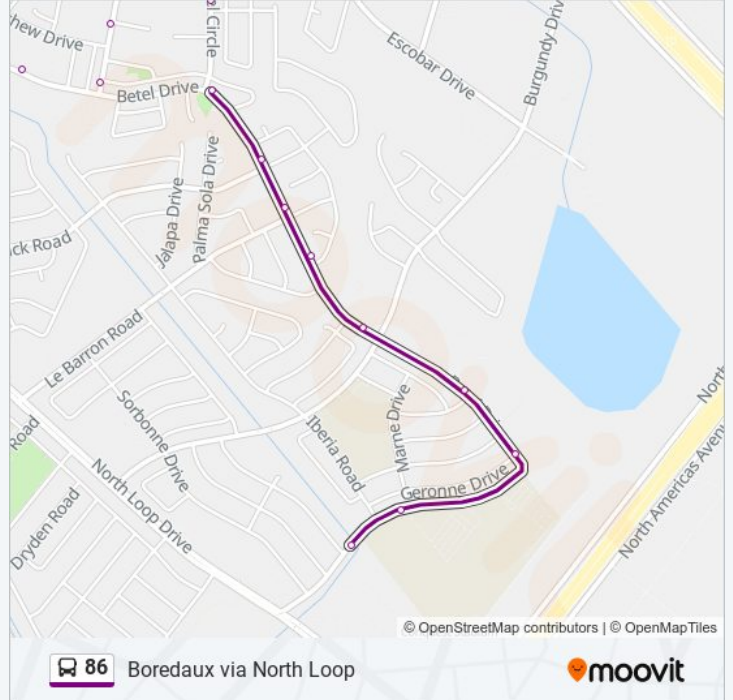

Use the Moovit App to find the closest 86 bus station near you and find out when is the next 86 bus arriving.

Direction: 66 Lancaster Via North Loop Inbound

47 stops

[VIEW LINE SCHEDULE](#)

- Bordeaux\North Loop
- Bordeaux\Marne
- Betel\Geronne
- Betel\Calais
- Betel\Burgundy
- Betel\El Vergel
- Betel\Le Barron
- Betel\Warwick
- Betel\Kernel
- Kernal\Nutmeg
- Kernal\Kingswreath
- Kernal\Hazel Nut
- Kernel\Betel
- 9021 Betel\La Hacienda Apts.
- 835 Zaragoza\Betel
- Zaragoza\North Loop
- North Loop\Zaragoza
- North Loop\Muralla
- North Loop\Holmsley Trail
- 8653 North Loop\Gilmore
- 8641 North Loop\Link

86 bus Info

Direction: 66 Lancaster Via North Loop Inbound

Stops: 47

Trip Duration: 28 min

Line Summary:

8617 North Loop
 North Loop\Pendale
 North Loop\Mockingbird
 North Loop\Butchofsky
 North Loop\Upland
 North Loop\Eastland
 North Loop\St. Matthews
 8269 North Loop
 8247 North Loop
 8155 North Loop\Lomaland
 8111 North Loop
 North Loop\Yarbrough
 7921 North Loop
 North Loop\Mauer
 7849 North Loop\Alexander
 7833north Loop\Emerson
 North Loop\East
 North Loop\Center
 North Loop\West
 7631north Loop\ Marmolejo Apt
 North Loop\Carolina
 North Loop\Atkinson
 North Loop\Hunter
 North Loop\Roselane
 North Loop\La Promesa
 Valle Verde Campus Bay 1

Direction: 66 Lancaster Via North Loop Outbound

40 stops

[VIEW LINE SCHEDULE](#)

Valle Verde Campus Bay 1
 Epcc Bay 2
 North Loop\Warnock

86 bus Time Schedule

66 Lancaster Via North Loop Outbound Route
 Timetable:

Saturday

5:45 AM - 6:45 PM

86 bus Info

Direction: 66 Lancaster Via North Loop Outbound

Stops: 40

Trip Duration: 30 min

Line Summary:

North Loop\Brandywine