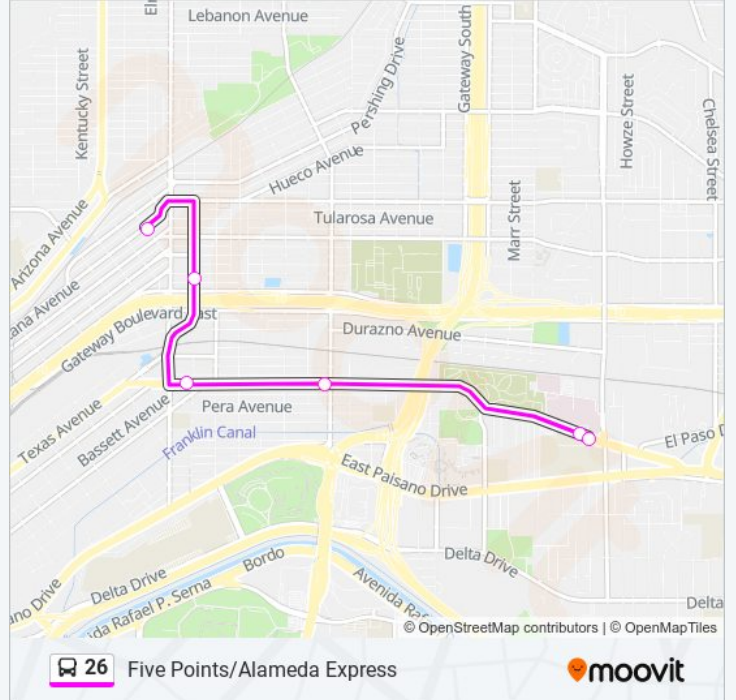

Direction:

5 stops

[VIEW LINE SCHEDULE](#)

Five Points Terminal Bay H

Piedras\Gateway West

Alameda\Raynor

3600 Alameda\Copia

4700 Alameda\Jefferson H

26 bus Time Schedule

Route Timetable:

Sunday	Not Operational
Monday	6:00 AM - 6:30 PM
Tuesday	6:00 AM - 6:30 PM
Wednesday	6:00 AM - 6:30 PM
Thursday	6:00 AM - 6:30 PM
Friday	6:00 AM - 6:30 PM
Saturday	9:00 AM - 6:30 PM

26 bus Info

Direction:

Stops: 5

Trip Duration: 11 min

Line Summary: