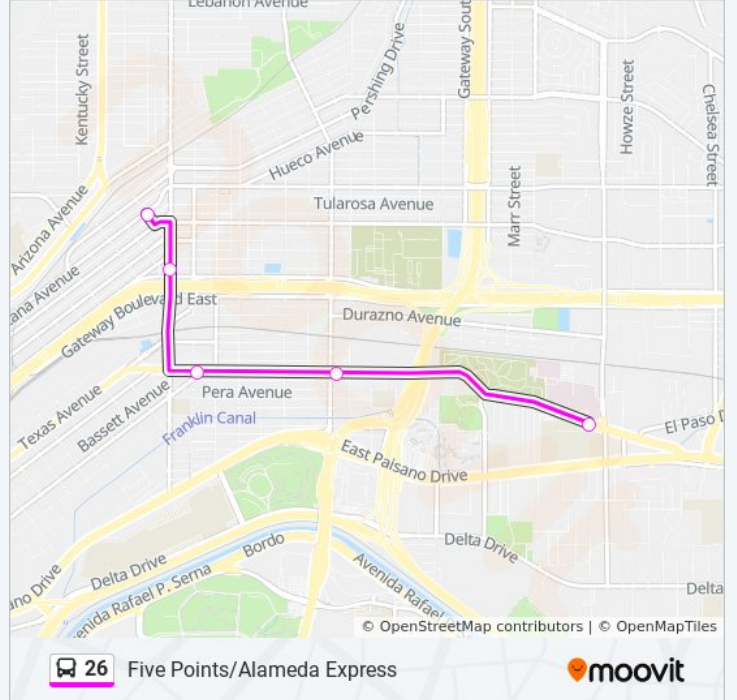

26 bus time schedules and route maps are available in an offline PDF at moovitapp.com. Use the [Moovit App](#) to see live bus times, train schedule or subway schedule, and step-by-step directions for all public transit in El Paso.

[About Moovit](#) • [MaaS Solutions](#) • [Supported Countries](#) • [Mooviter Community](#)

© 2024 Moovit - All Rights Reserved

Check Live Arrival Times