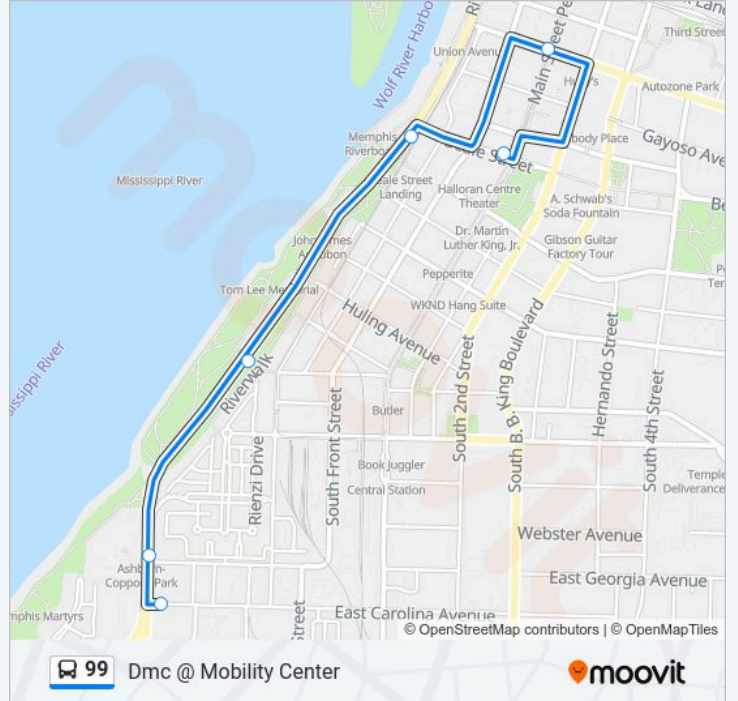

 **99 Line**

Dmc @ Mobility Center

Get The App

The 99 bus line (Dmc @ Mobility Center) has 2 routes. For regular weekdays, their operation hours are:
(1) Dmc @ Mobility Center: 10:00 AM-7:00 PM(2) Caroline Ave @ Riverside Drive: 10:10 AM-7:10 PM
Use the Moovit App to find the closest 99 bus station near you and find out when is the next 99 bus arriving.

Direction: Dmc @ Mobility Center

6 stops

[VIEW LINE SCHEDULE](#)

- Caroline Ave at Riverside Dr
- Riverside Dr at Georgia Ave
- Riverside Dr at Tom Lee Park
- Riverside Dr at Beale St
- Union Ave at Main St
- Beale St at Main St

99 bus Info

Direction: Dmc @ Mobility Center

Stops: 6

Trip Duration: 7 min

Line Summary:

Direction: Caroline Ave @ Riverside Drive

5 stops

[VIEW LINE SCHEDULE](#)

Beale St at Main St

Riverside Dr at Beale St

Riverside Dr at Tom Lee Park

Riverside Dr at Georgia Ave

Caroline Ave at Riverside Dr

99 bus Time Schedule

Caroline Ave @ Riverside Drive Route Timetable:

Monday	10:10 AM-7:10 PM
Tuesday	Not Operational
Wednesday	10:10 AM-7:10 PM
Thursday	10:10 AM-7:10 PM
Friday	10:10 AM-7:10 PM
Saturday	10:10 AM-7:10 PM
Sunday	10:10 AM-7:10 PM