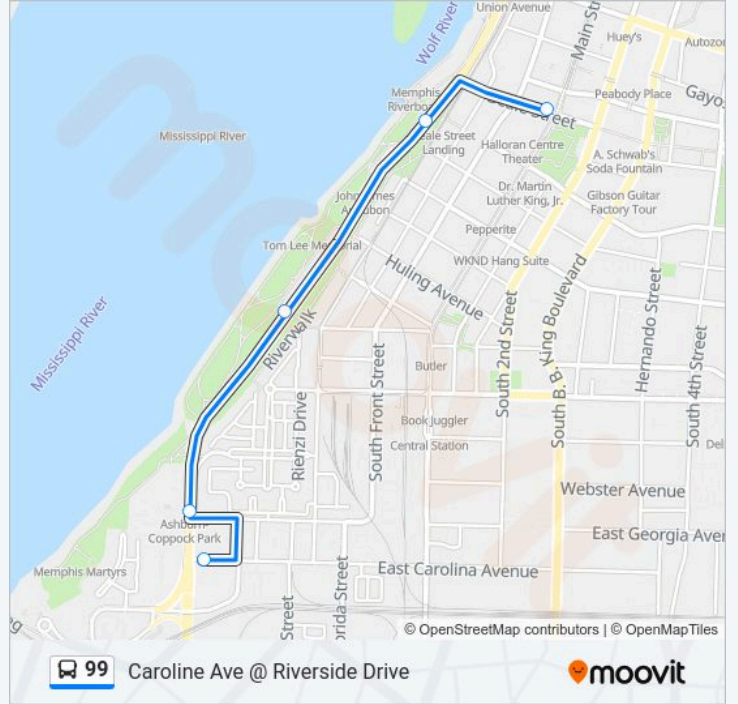

99 bus time schedules and route maps are available in an offline PDF at moovitapp.com. Use the Moovit App to see live bus times, train schedule or subway schedule, and step-by-step directions for all public transit in Memphis.

© 2025 Moovit - All Rights Reserved