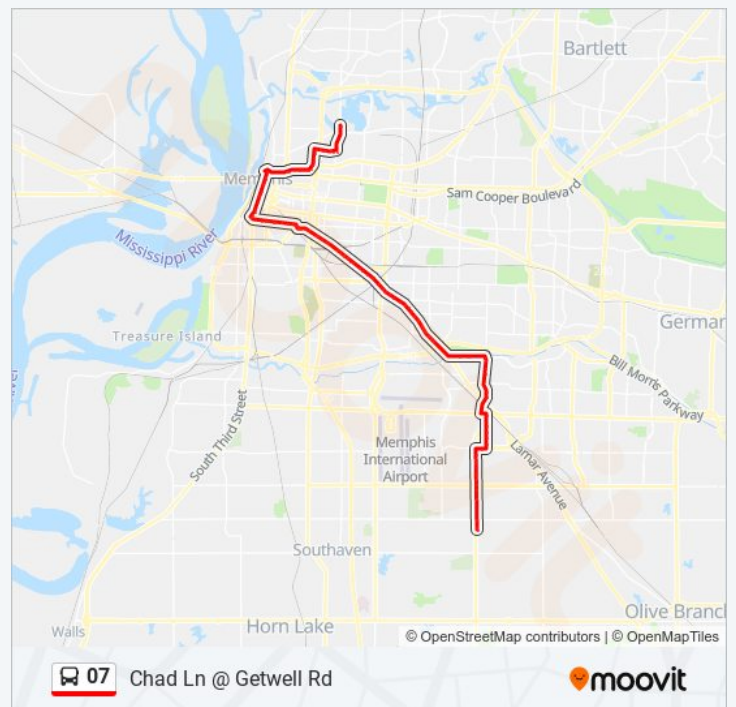

## Direction: Chad Ln @ Getwell Rd

113 stops

[VIEW LINE SCHEDULE](#)

Watkins Street at Levee Road  
Vollintine Avenue at Watkins Street  
Vollintine Avenue at Speed Street  
Vollintine Avenue at Claybrook Street  
Vollintine Avenue at Montgomery Street  
Vollintine Avenue at Bellevue Boulevard  
Vollintine Avenue at Lewis Street  
Vollintine Avenue at Breedlove Street  
Breedlove Street at Vollintine Avenue  
Breedlove Street at Jehl Pl  
Breedlove Street at Joseph Place  
Breedlove Street at Palmetto Avenue  
Breedlove Street at Coweta Place  
Jackson Avenue at Breedlove Street  
Jackson Avenue at Decatur Street  
Jackson Avenue at Hings Street  
Jackson Avenue at Ayers Street  
Jackson Avenue at Pearce Street  
Jackson Avenue at Dunlap Street  
Jackson Avenue at Manassas Street  
Jackson Avenue at Mcdavitt Place  
Jackson Avenue at Thomas Street  
William Hudson Transit Center  
2nd Street at Jackson Avenue  
2nd Street at Winchester Avenue  
2nd Street at Market Avenue  
2nd Street at Exchange Avenue  
2nd Street at Adams Avenue  
2nd Street at Jefferson Avenue  
2nd Street at Court Square

## 07 bus Info

**Direction:** Chad Ln @ Getwell Rd

**Stops:** 113

**Trip Duration:** 20 min

**Line Summary:**

2nd Street at Monroe Avenue

2nd Street at Beale Street

2nd Street at Lee Avenue