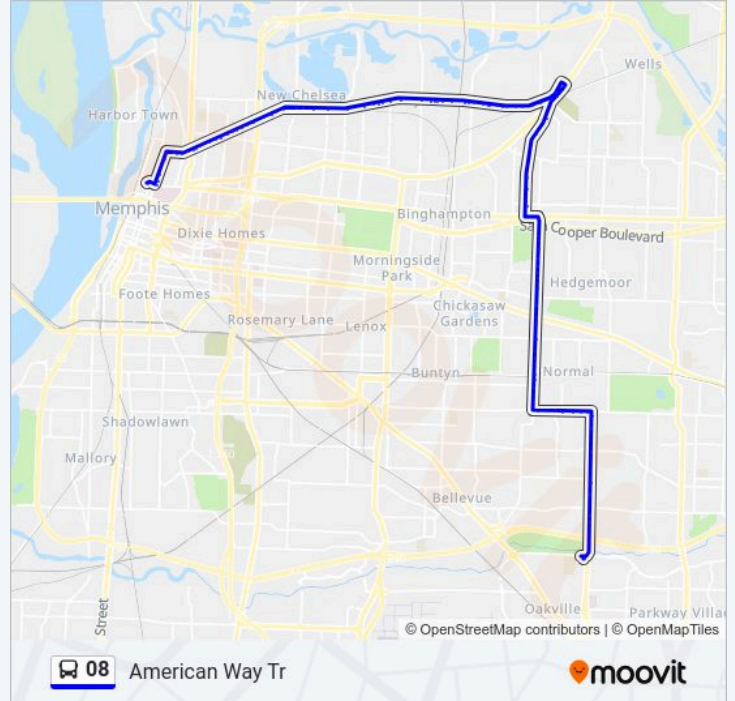

**Direction: American Way Tr**

100 stops

[VIEW LINE SCHEDULE](#)

William Hudson Transit Center  
Auction Avenue at 3rd Street  
3rd Street at Mill Avenue  
3rd Street at Greenlaw Avenue  
3rd Street at Keel Avenue  
3rd Street at Chelsea Avenue  
Chelsea Avenue at 4th Street  
Chelsea Avenue at 5th Street  
Chelsea Avenue at 6th Street  
Chelsea Avenue at Thomas Street  
Chelsea Avenue at Tully Street  
Chelsea Avenue at Tully Street  
Chelsea Avenue at Woodlawn Street

**08 bus Info**

**Direction:** American Way Tr

**Stops:** 100

**Trip Duration:** 53 min

**Line Summary:**

Chelsea Avenue at Manassas Street  
Chelsea Avenue at Dunlap Street  
Chelsea Avenue at Pearce Street  
Chelsea Avenue at Ayers Street  
Chelsea Avenue at Morehead Street  
Chelsea Avenue at Decatur Street  
Chelsea Avenue at Kney Street  
Chelsea Avenue at Breedlove Street  
Chelsea Avenue at Lewis Street  
Chelsea Avenue at Sylvan Street  
Chelsea Avenue at Colby Street  
Chelsea Avenue at Claybrook Street  
Chelsea Avenue at Watkins Street  
Chelsea Avenue at Watkins Street  
Chelsea Avenue at Stonewall Street  
Chelsea Avenue at Willett Street  
Chelsea Avenue at Evergreen Street  
Chelsea Avenue at Mclean Boulevard  
Chelsea Avenue at University Street  
Chelsea Avenue at Britton Street  
Chelsea Avenue at Tunica Street  
Chelsea Avenue at Austin Street  
Chelsea Avenue at Springdale Street  
Chelsea Avenue at Peres Avenue  
Chelsea Avenue at Hollywood Street  
Chelsea Avenue at Merton Street  
Chelsea Avenue at Standrige Street  
Chelsea Avenue at Standrige Street  
Chelsea Avenue at Fairfax Street  
Chelsea Avenue at Carpenter Street  
Chelsea Avenue at Carpenter Street  
Chelsea Avenue at Carpenter Street

Chelsea Avenue at Warford Street

Chelsea Avenue at Sunset Street

Chelsea Avenue at Oriole Street

Chelsea Avenue at Locust Street

Chelsea Avenue at Brookins Street

Chelsea Avenue at Orr Street

Chelsea Avenue at Ash Street