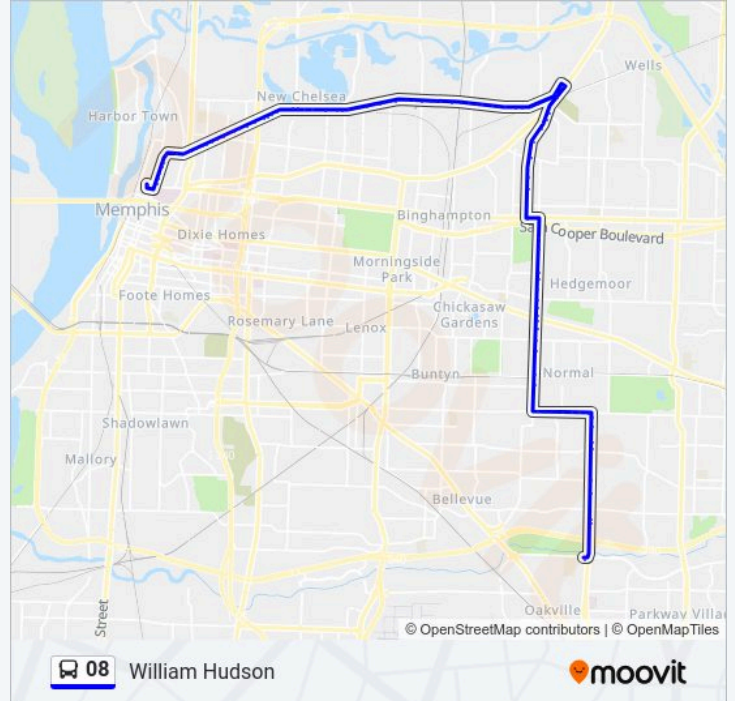

#### 08 bus Info

**Direction:** William Hudson

**Stops:** 101

**Trip Duration:** 57 min

**Line Summary:**

Highland Street at Poplar Avenue  
Highland Street at Galloway Avenue  
Highland Street at Lilly Lane  
Highland Street at Walnut Grove Road  
Highland Street at Northwood Drive  
Highland Street at Oakley Avenue  
Highland Street at Waynoka Avenue  
Highland Street at Charleswood Avenue  
Highland Street at Shirwood Avenue  
Highland Street at Philwood Avenue  
Summer Avenue at National Street  
National Street at Tutwiler Avenue  
National Street at Coleman Road  
National Street at Guernsey Avenue  
National Street at Macon Road  
National Street at Farmville Road  
National Street at Rockwood Avenue  
National Street at Fairoaks Avenue  
National Street at Hazelwood Avenue  
National Street at Bayliss Avenue  
National Cemetery  
Orchi Road at National Street  
National Street at Kruger Road  
Chelsea Avenue at North Highland Street  
Chelsea Avenue at Panama Street  
Chelsea Avenue at Holmes Street  
Chelsea Avenue at Ellington Street  
Chelsea Avenue at Ash Street  
Chelsea Avenue at Brookins Street  
Chelsea Avenue at Locust Street  
Chelsea Avenue at Sunset Street  
Chelsea Avenue at Lake Grove Street

Chelsea Avenue at Carpenter Street

Chelsea Avenue at Carpenter Street

Chelsea Avenue at Fairfax Street

Chelsea Avenue at Fairfax Street

Chelsea Avenue at Standridge Street

Chelsea Avenue at Merton Street

Chelsea Avenue at Hollywood Street