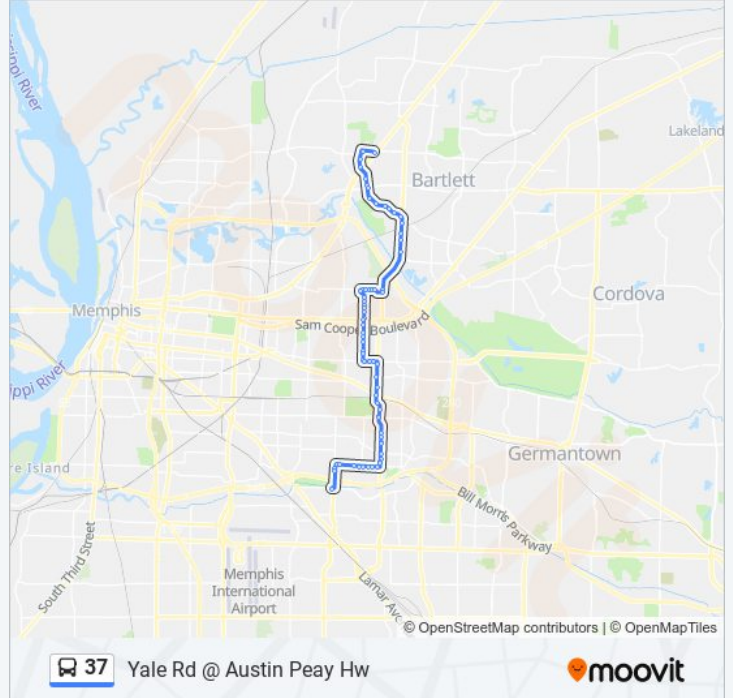

Willow Road at Cherry Road

Willow Road at Maxine T

Willow Road at S Goodlett Street

Willow Road at Watson Street

Willow Road at Getwell Road

New Willow Road at Getwell Road

Getwell Road at Elliston Road

Getwell Road at Mallory Avenue

American Way Transit Center

**Direction: Yale Rd @ Austin Peay Hw**

70 stops

[VIEW LINE SCHEDULE](#)

American Way Transit Center

Getwell Road at Mallory Avenue

Getwell Road at Elliston Road

New Willow Road at Watson Street

**37 bus Info**

**Direction:** Yale Rd @ Austin Peay Hw

**Stops:** 70

**Trip Duration:** 50 min

**Line Summary:**

Perkins Road at Park Avenue  
Perkins Road at Windermere Road  
Perkins Road at Southern Avenue  
Perkins Ext at Poplar Avenue  
Perkins Road at Aldersgate Road  
Perkins Road at Shady Grove Road  
Perkins Road at Walnut Grove Road  
Walnut Grove Road at Grove Park Road  
Walnut Grove Road at Cherry Road  
Walnut Grove Road at Cherry Road  
Waring Road at Walnut Grove Road  
Waring Road at Normandy Road  
Waring Road at Barfield Road  
Waring Road at Chickasaw Road  
Waring Road at Sequoia Road  
Waring Road at Princeton Avenue  
Waring Road at Stanley Drive  
Waring Road at Summer Avenue  
Waring Road at Tutwiler Avenue  
Waring Road at Cle Avenue  
Waring Road at Powell Avenue  
Waring Road at Owen Road  
Waring Road at Given Avenue  
Waring Road at Ferndale Road  
Waring Road at Macon Road  
Macon Road at Weiner Road  
Macon Road at Lorraine Street  
Macon Road at Pallwood Road  
Macon Road at Berclair Road  
Macon Road at Berclair Road  
Mccrory Avenue at Stratford Road  
Stratford Road at Macon Road  
Covington Pike at Pleasant View Road

Covington Pike at Covington Way

Covington Pike at Elmore Road

Covington Pike at Chiswood Street

Raleigh Lagrange Road at Covington Pike

Raleigh Lagrange Rd at Battle Creek Dr

Raleigh Lagrange Road at Barbara Circle