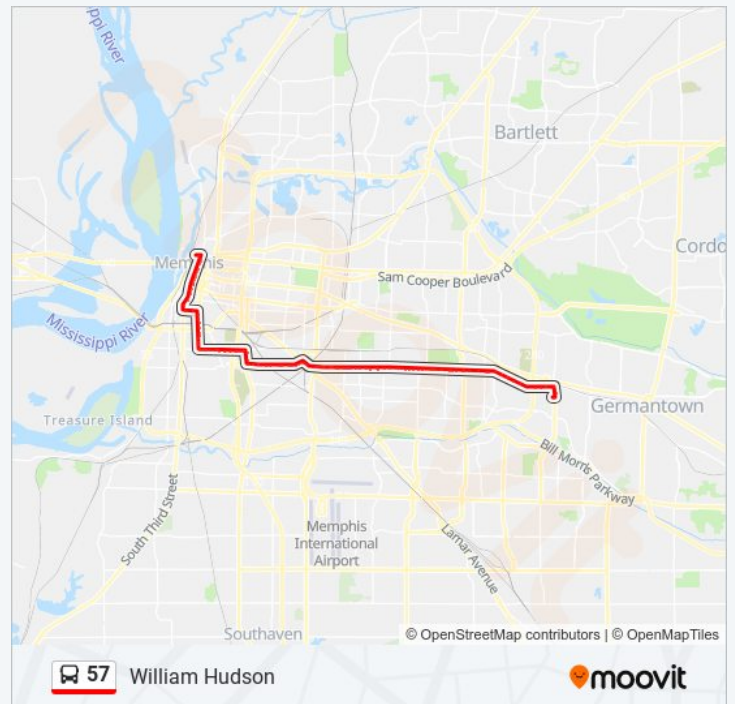

Direction: Primacy Pkwy @ Ridgeway Rd

115 stops

[VIEW LINE SCHEDULE](#)

- William Hudson Transit Center
- 2nd Street at Jackson Avenue
- 2nd Street at Winchester Avenue
- 2nd Street at Market Avenue
- 2nd Street at Exchange Avenue
- 2nd Street at Adams Avenue
- 2nd Street at Jefferson Avenue
- 2nd Street at Court Square
- 2nd Street at Monroe Avenue
- 2nd Street at Beale Street
- 2nd Street at Lee Avenue
- 2nd Street at Pontotoc Avenue
- 2nd Street at Vance Avenue
- 2nd Street at Bulter Avenue
- Ge Patterson Avenue at 3rd Street
- Ge Patterson Avenue at Hernando Street
- Danny Thomas Blvd at Saint Paul Avenue
- Danny Thomas Boulevard at Egeorgia Ave
- Danny Thomas Boulevard at Crump Blvd
- Wellington Street at Williams Avenue
- Wellington Street at Mcewen Place
- Wellington Street at Walker Avenue

Park Avenue at Brower Street

Park Avenue at Greer Street

Park Avenue at Maxey Street

Wednesday	4:18 AM - 10:18 PM
Thursday	4:18 AM - 10:18 PM
Friday	4:18 AM - 10:18 PM
Saturday	8:18 AM - 7:18 PM

57 bus Info

Direction: William Hudson

Stops: 114

Trip Duration: 50 min

Line Summary:

Park Avenue at Aubra Road

Park Avenue at Carson Street

Park Avenue at Goodwyn Street

Park Avenue at Maywood Street