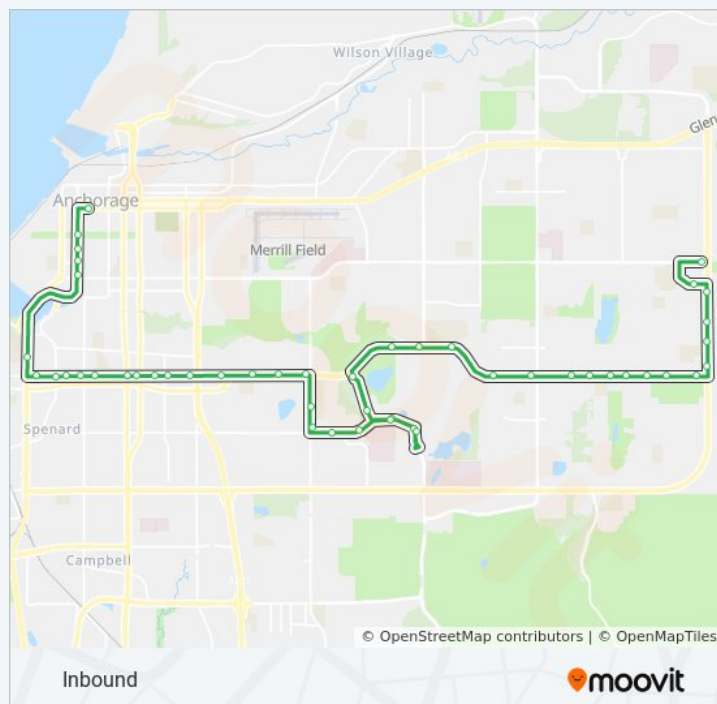

Benson & Latouche Ese

Northern Lights & Redwood Ese

Northern Lights & Drake Wsw

Northern Lights & Lake Otis Wsw

Lake Otis & Northern Lights Ssw

Lake Otis & Cornell Ssw

Providence & Lake Otis Ese

Providence & Piper Wsw

Providence & Piper Ese

Providence & Spirit Wsw

Providence & Providence Hospital

Providence & Elmore Wsw

Elmore & Providence Sse

Providence & Alumni Wnw

Uaa Drive & Providence Nne

Northern Lights & Uaa Dr Ese

Northern Lights & Arca Dr Ese

Thursday

6:04 AM - 11:07 PM

Friday

6:04 AM - 11:07 PM

Saturday

8:00 AM - 6:46 PM

10 bus Info

Direction: To the Muldoon Transit Hub

Stops: 50

Trip Duration: 44 min

Line Summary:

Inbound

moovit

Northern Lights & Bragaw Ese

Northern Lights & Wesleyan Ese