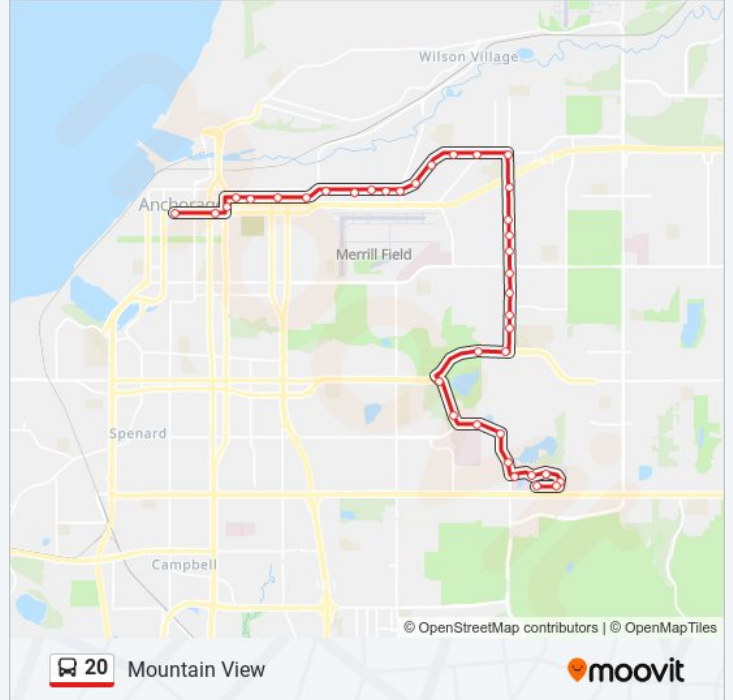

20 bus Info

Direction: To Downtown

Stops: 38

Trip Duration: 32 min

Line Summary:

Commercial & Chipperfield Ene

3rd Avenue & Reeve Wnw

3rd Avenue & Unga Wnw

C Street & 5th Avenue Nnw

C Street & 7th Avenue Ssw

9th Avenue & C Street Wnw

9th Avenue & F Street Wnw

Downtown Transit Center

Direction: To the Alaska Native Medical Center

38 stops

[VIEW LINE SCHEDULE](#)

3rd Avenue & Concrete Ese

3rd Avenue & Sitka Ese

3rd Avenue & Unga Ese

3rd Avenue & Reeve Wsw

Commercial & Chipperfield Ese

20 bus Time Schedule

To the Alaska Native Medical Center Route
Timetable:

Sunday	8:15 AM - 7:10 PM
Monday	6:15 AM - 11:01 PM
Tuesday	6:15 AM - 11:01 PM
Wednesday	6:15 AM - 11:01 PM
Thursday	6:15 AM - 11:01 PM
Friday	6:15 AM - 11:01 PM
Saturday	8:15 AM - 7:10 PM

Ambassador & Elmore Ese

Ambassador & Tudor Ctr Wsw

Tudor Centre & Anmc Xwalk Ese

Tudor Centre & Kidney Ctr Ssw

Diplomacy & Tudor Ctr Wnw

Diplomacy & Anmc N

20 bus time schedules and route maps are available in an offline PDF at moovitapp.com. Use the [Moovit App](#) to see live bus times, train schedule or subway schedule, and step-by-step directions for all public transit in Anchorage.