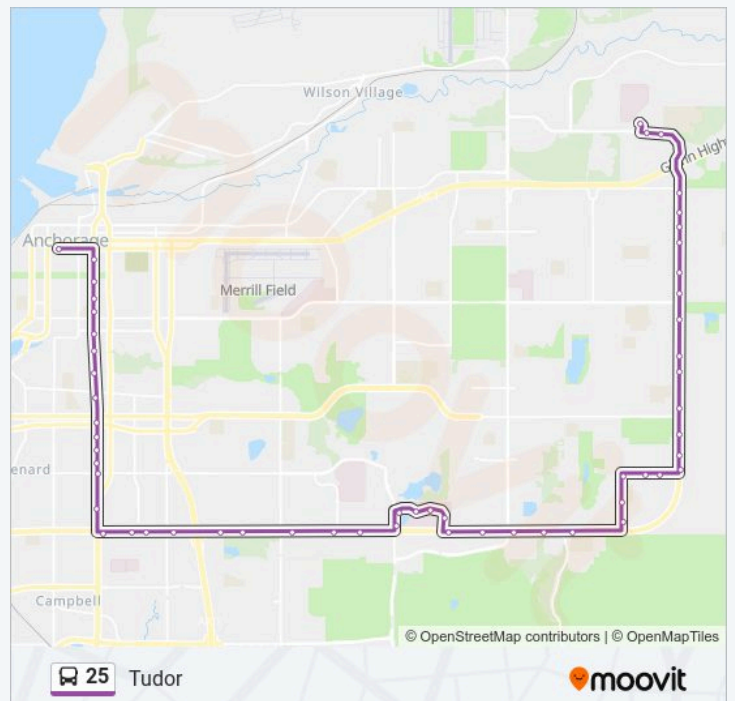

25

Tudor

Get The App

The 25 bus line (Tudor) has 2 routes. For regular weekdays, their operation hours are:

(1) To Downtown: 6:03 AM - 11:21 PM (2) To the Va Clinic: 6:02 AM - 11:20 PM

Use the Moovit App to find the closest 25 bus station near you and find out when is the next 25 bus arriving.

Direction: To the Va Clinic

55 stops

[VIEW LINE SCHEDULE](#)

Downtown Transit Center
 C Street & 7th Avenue Ssw
 C Street & 10th Avenue Ssw
 C Street & 12th Avenue Ssw
 C Street & 14th Avenue Nnw
 C Street & 16th Avenue Ssw
 C Street & 19th Avenue Nnw
 C Street & 22nd Avenue Nnw
 C Street & Fireweed Ssw
 C Street & Benson Nnw
 C Street & 31st Avenue Nnw
 C Street & 32nd Avenue Ssw
 C Street & 34th Avenue Ssw
 C Street & 36th Avenue Ssw
 C Street & 40th Avenue Ssw
 Tudor & C Street Ese
 Tudor & Cordova Ese
 Tudor & Fairbanks Wsw
 Tudor & Old Seward Ese
 Tudor & Shelikof Wsw
 Tudor & Macinnes Ese
 Tudor & Lake Otis Ese

25 bus Time Schedule

To the Va Clinic Route Timetable:

Sunday	8:05 AM - 7:05 PM
Monday	6:02 AM - 11:20 PM
Tuesday	6:02 AM - 11:20 PM
Wednesday	6:02 AM - 11:20 PM
Thursday	6:02 AM - 11:20 PM
Friday	6:02 AM - 11:20 PM
Saturday	8:05 AM - 7:05 PM

25 bus Info

Direction: To the Va Clinic

Stops: 55

Trip Duration: 48 min

Line Summary:

Tudor & Piper Wsw

Tudor & View Ese

Elmore & Tudor Rd Nne