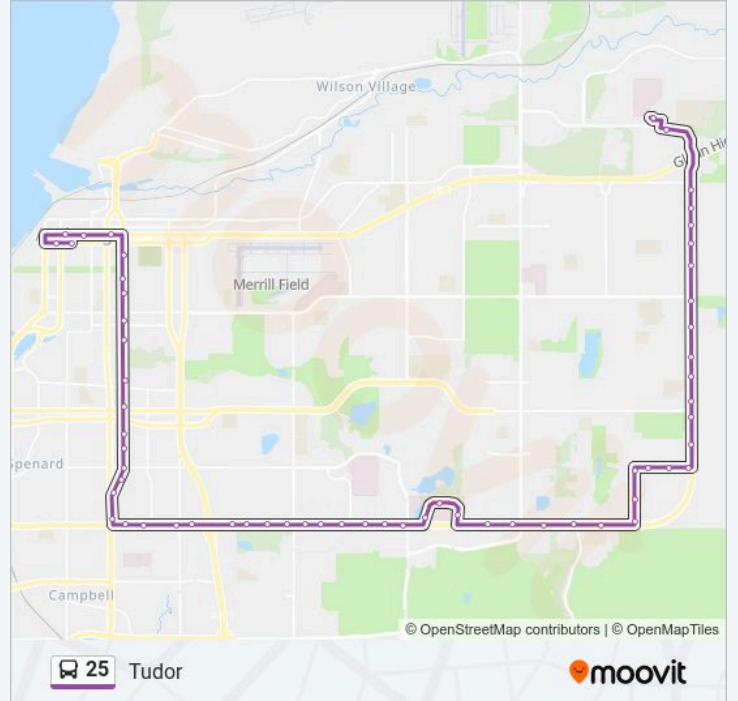

Tudor & Baxter Wnw

Tudor & Defiance Wnw

Tudor & Boniface Wnw

Tudor & Checkmate Wnw

Tudor Centre & Diplomacy Dr Nne

Tudor Centre & Anmc Xwalk Wnw

Tudor Centre & Diplomacy Ssw

Tudor & Elmore Wnw

Tudor & Florina Wnw

Tudor & Dale Wnw

Tudor & Wright Ene

Tudor & Folker Wnw

Tudor & Laurel Wnw

Tudor & Lake Otis Wnw

Tudor & University Pl Apt Ene

Tudor & Macinnes Wnw

Tudor & Eau Claire Ene

Tudor & New Seward Wnw

Tudor & Old Seward Wnw

Tudor & Denali Wnw

Tudor & B Street Ene

C Street & Tudor Nne

A Street & 40th Avenue Nne

A Street & 38th Avenue Nne

A Street & 36th Avenue Nne

A Street & 34th Avenue Nne

A Street & 31st Avenue Sse

A Street & Northern Lights Nne

A Street & Fireweed Nne

A Street & Chester Creek Trail

A Street & 16th Avenue Nne

A Street & 13th Avenue Nne